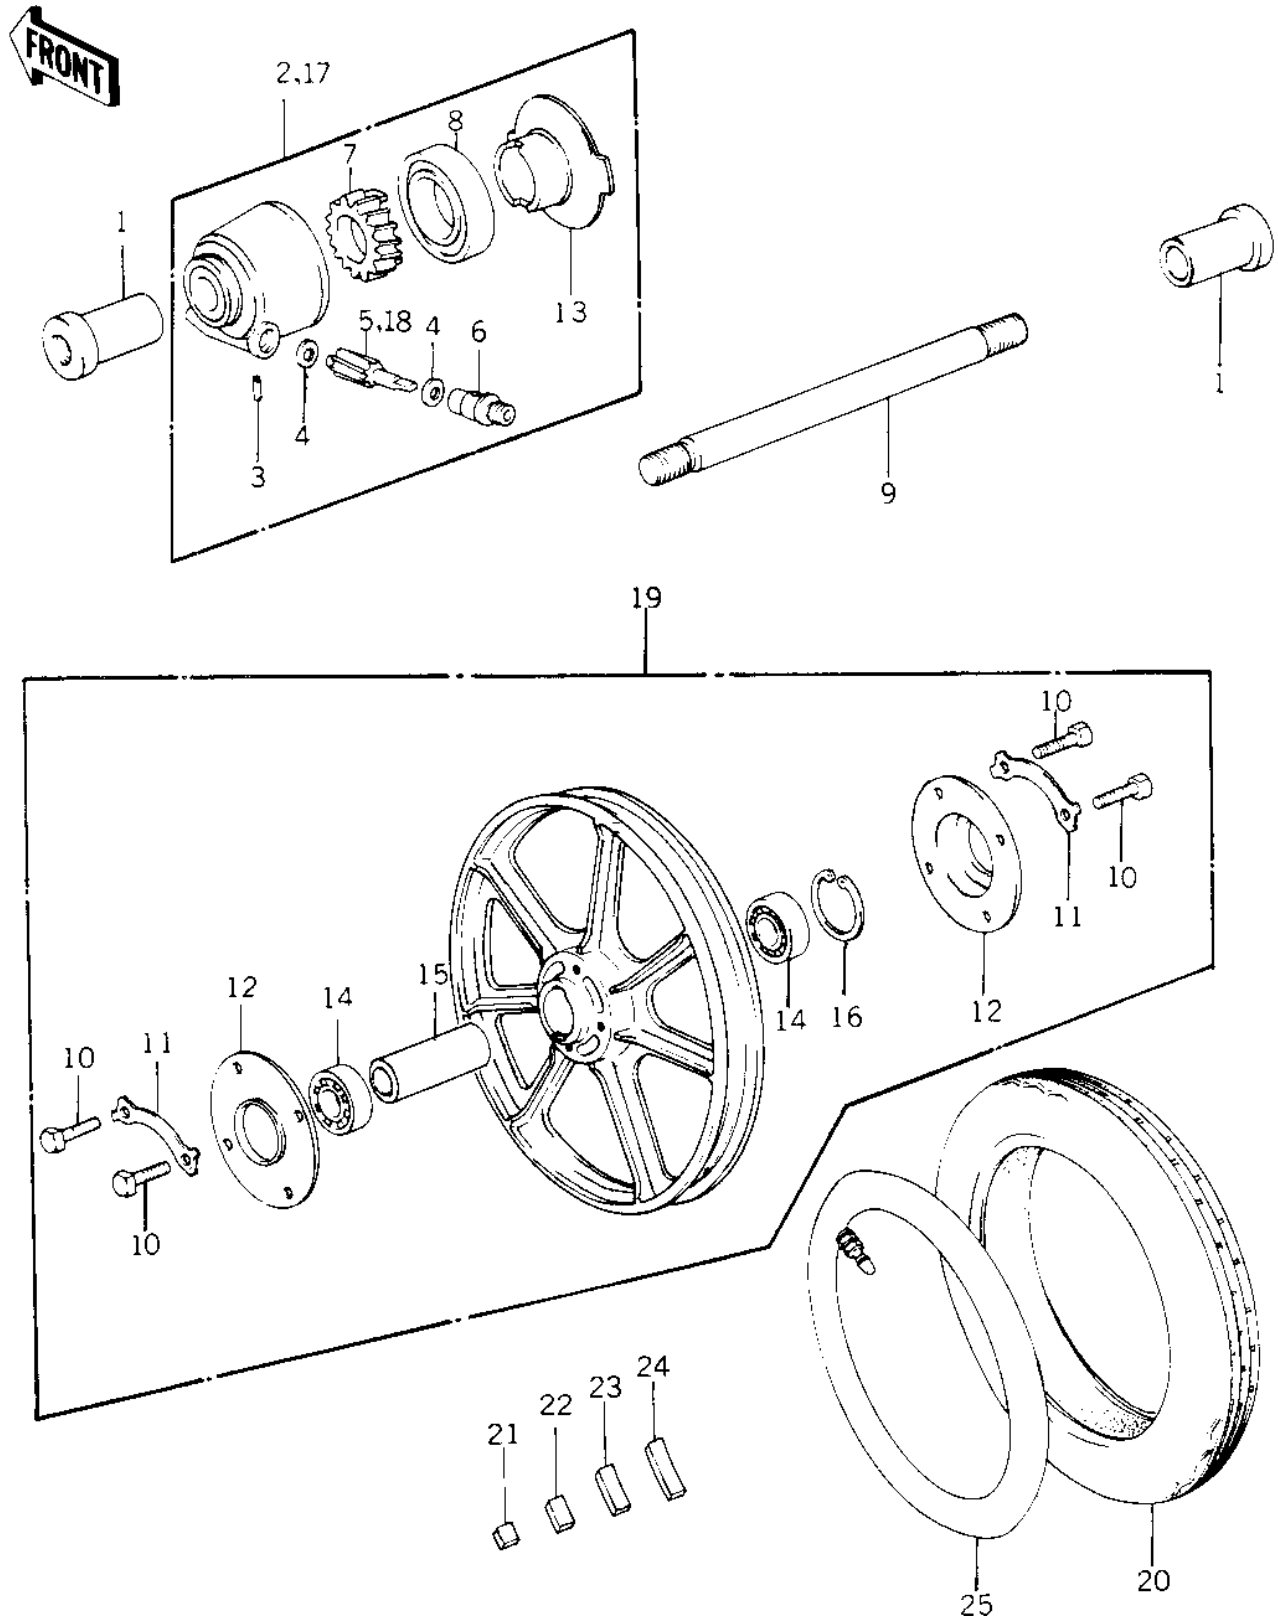

1978 Police 1000

PARTS DIAGRAM

FRONT WHEEL/TIRE/HUB (78 C1/C1A)

1978 Police 1000

PARTS LIST

FRONT WHEEL/TIRE/HUB ('78 C1/C1A)

ITEM NAME

PART NUMBER

QUANTITY
