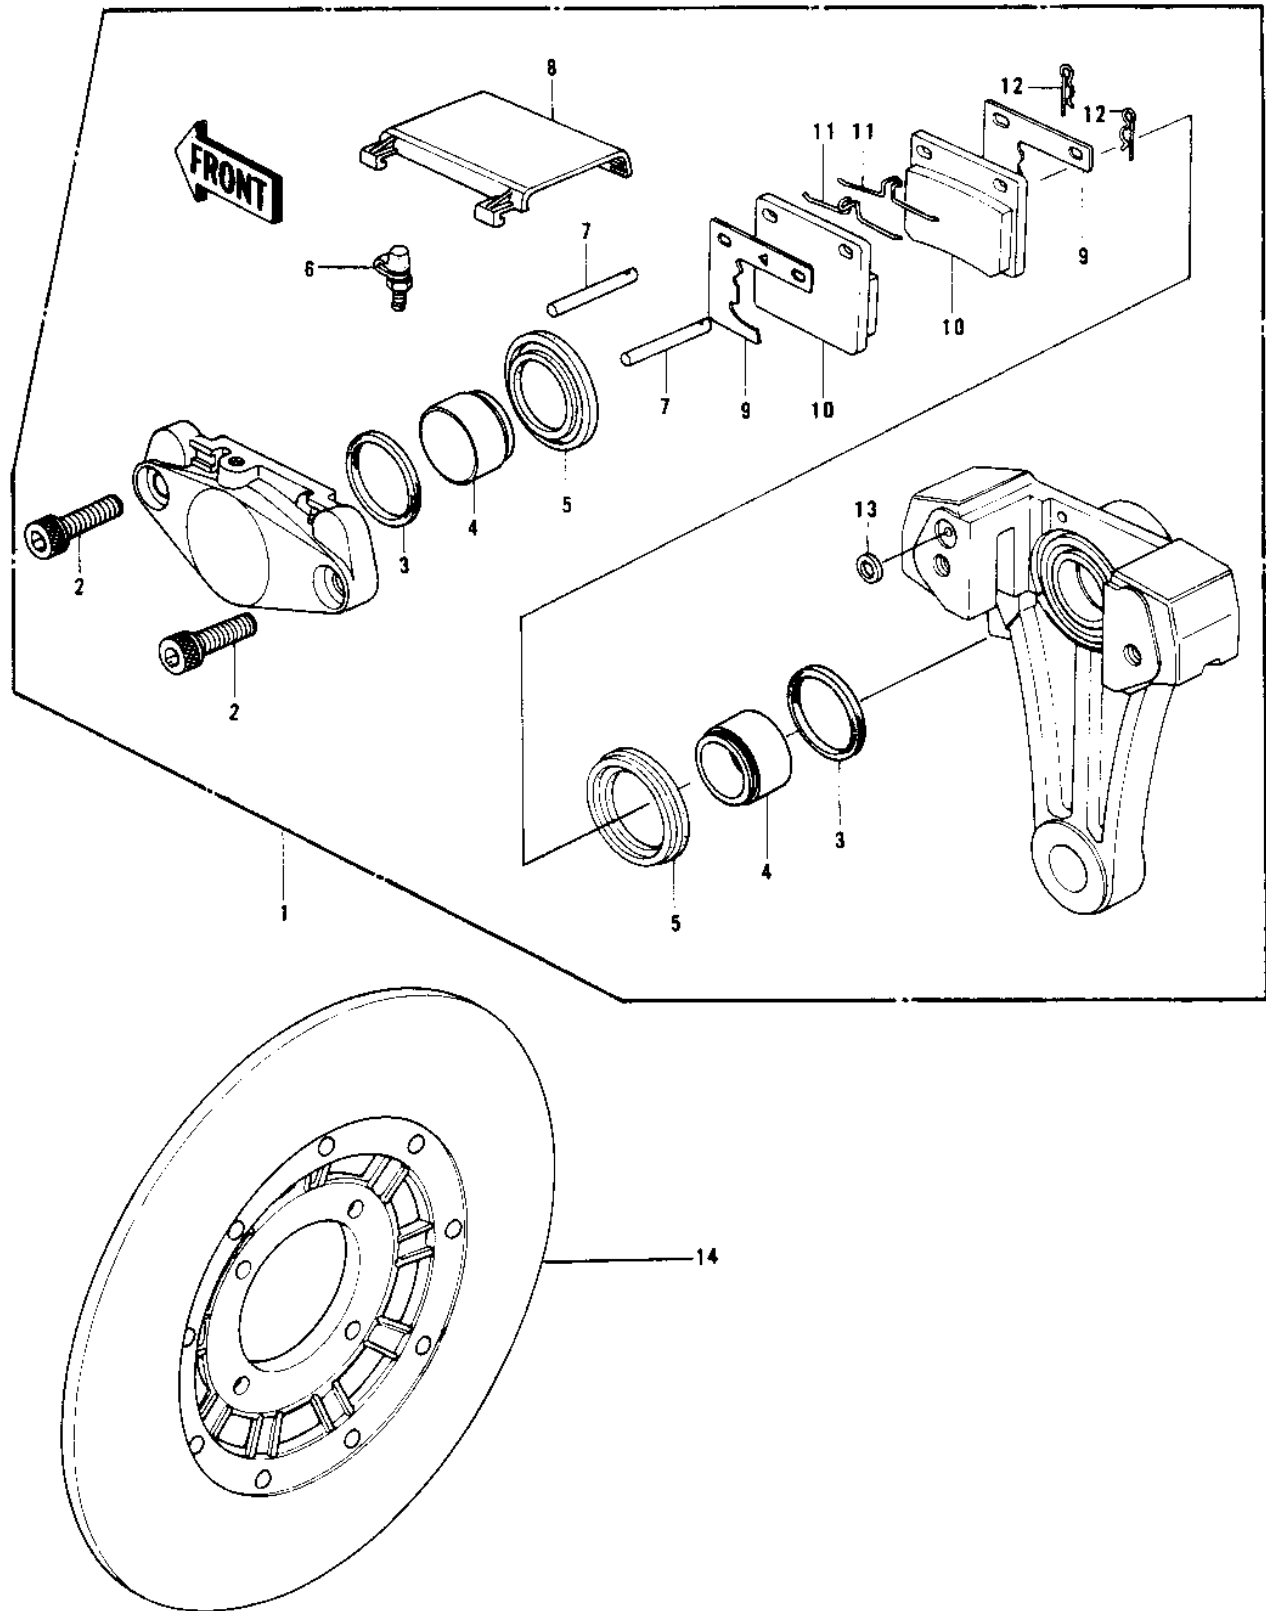

1978 Police 1000

PARTS DIAGRAM

REAR BRAKE ('78 C1/C1A)

1978 Police 1000

PARTS LIST

REAR BRAKE ('78 C1/C1A)

ITEM NAME

PART NUMBER

QUANTITY
