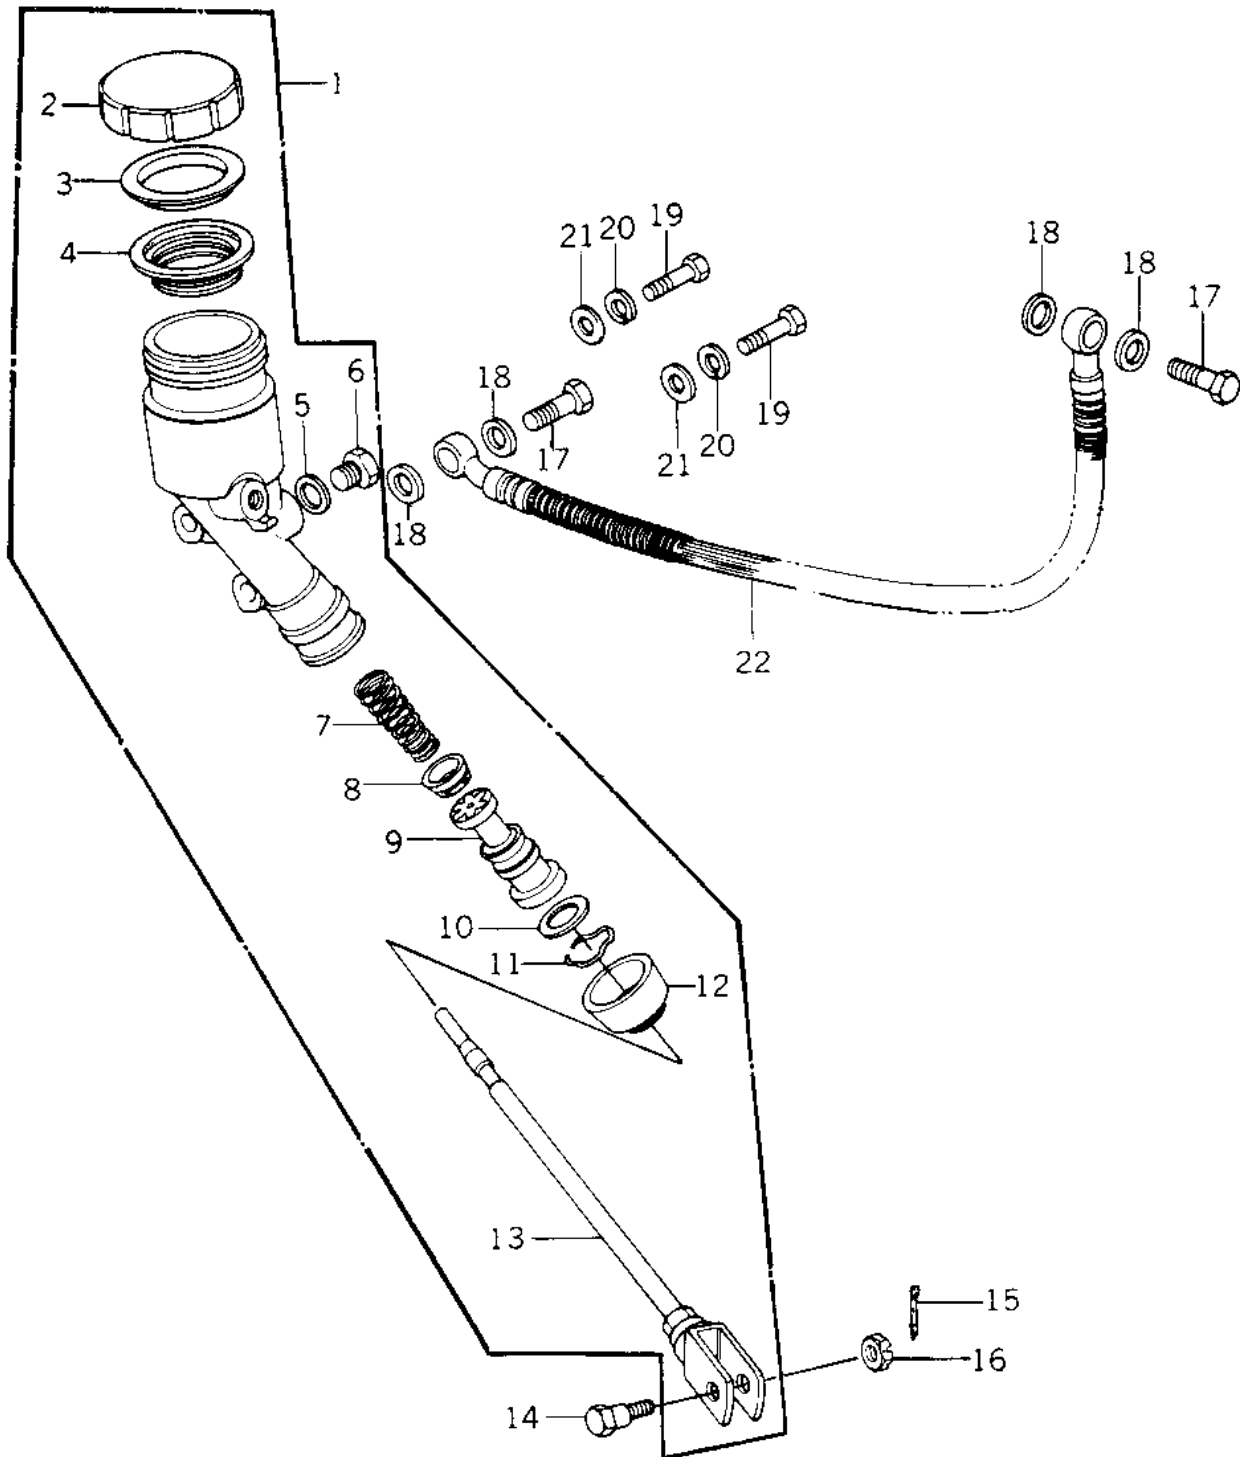

1978 Police 1000

PARTS DIAGRAM

REAR MASTER CYLINDER ('78 C1/C1A)

1978 Police 1000

PARTS LIST

REAR MASTER CYLINDER ('78 C1/C1A)

ITEM NAME

PART NUMBER

QUANTITY
