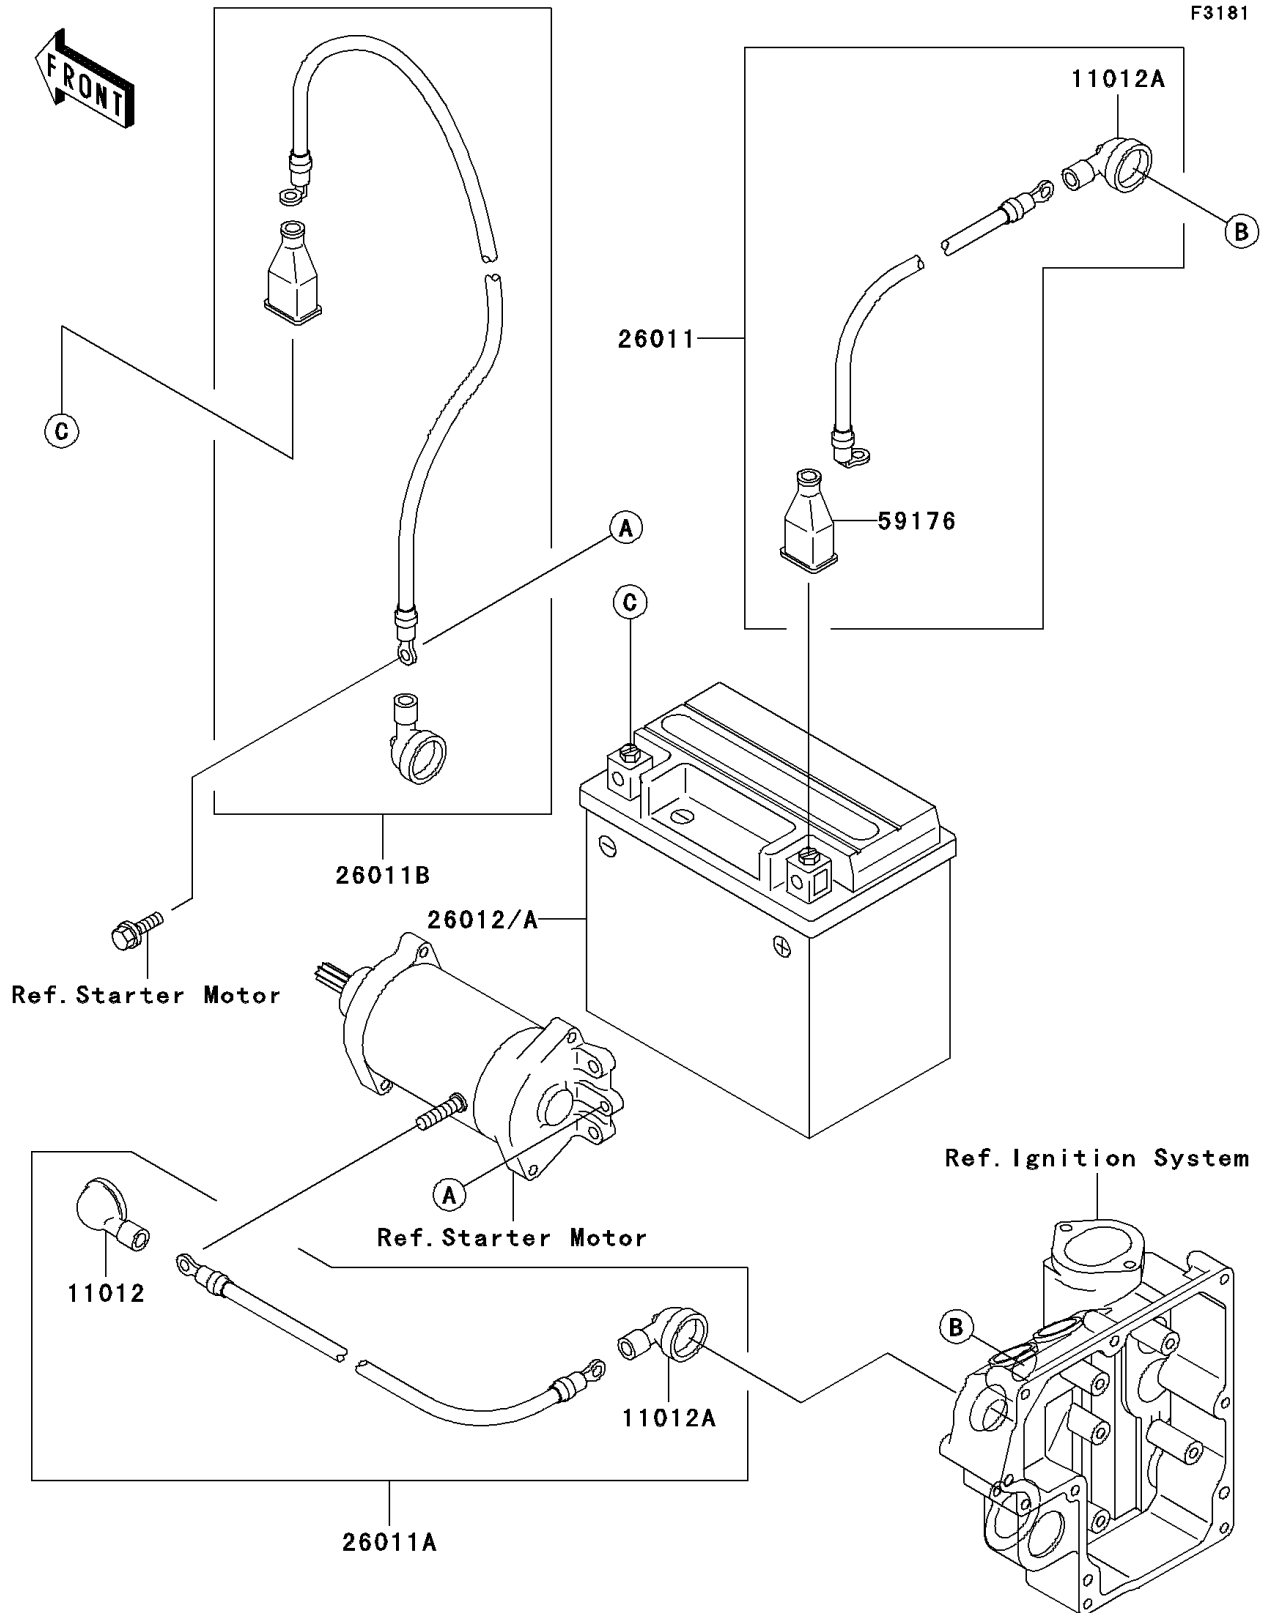

2005 800 SX-R

PARTS DIAGRAM

Electrical Equipment

2005 800 SX-R

PARTS LIST

Electrical Equipment

ITEM NAME

PART NUMBER

QUANTITY
