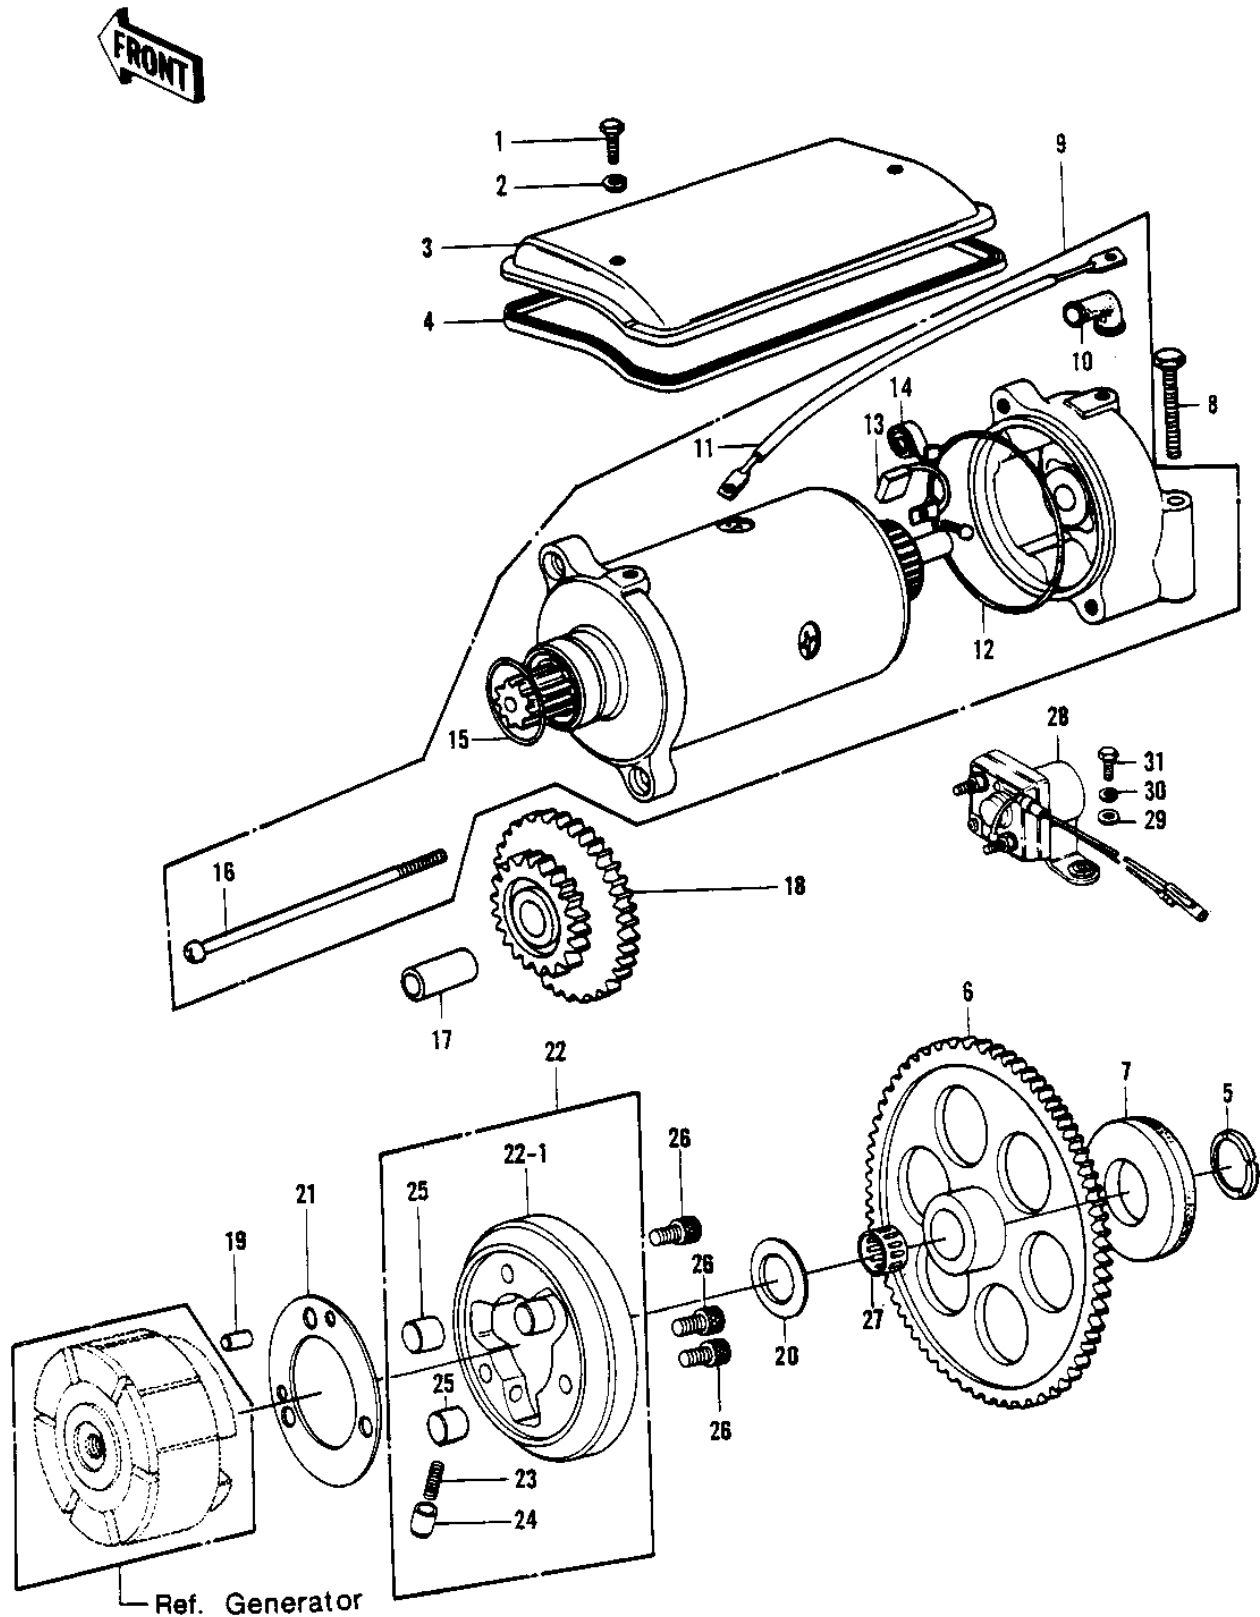

1978 Police 1000

PARTS DIAGRAM

STARTER MOTOR/STARTER CLUTCH ('78 C1/C1A)

1978 Police 1000

PARTS LIST

STARTER MOTOR/STARTER CLUTCH ('78 C1/C1A)

ITEM NAME	PART NUMBER	QUANTITY
-----------	-------------	----------
