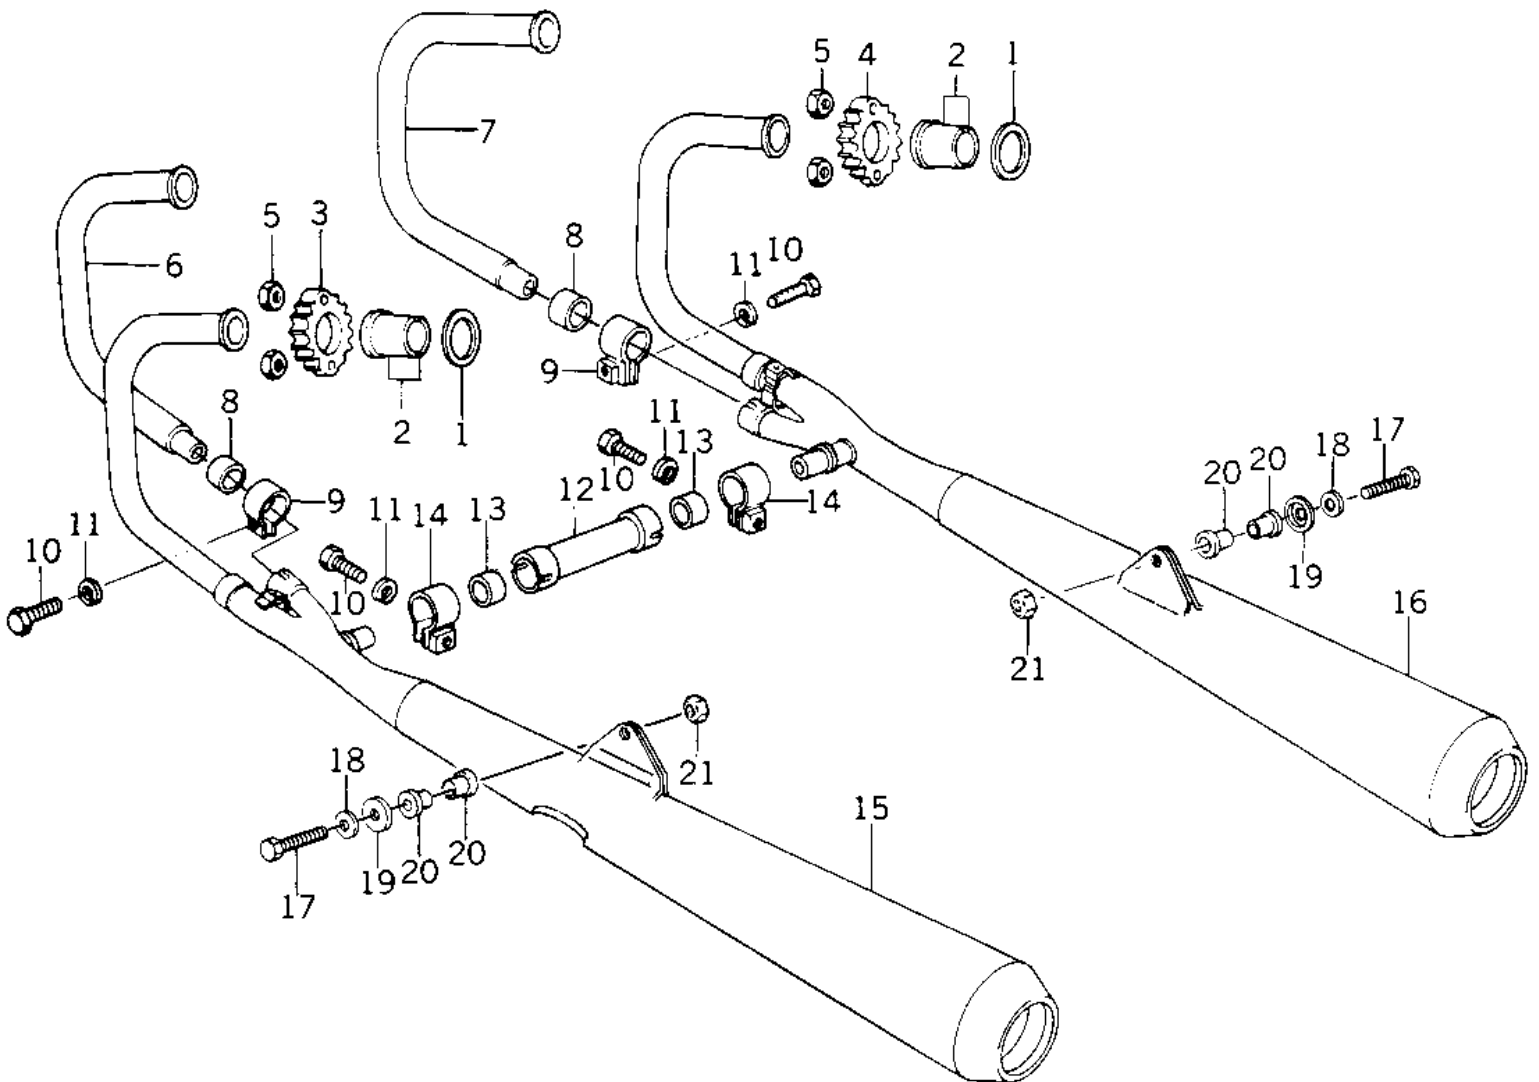

1978 Police 1000

PARTS DIAGRAM

MUFFLERS ('78 C1/C1A)

1978 Police 1000

PARTS LIST

MUFFLERS ('78 C1/C1A)

ITEM NAME	PART NUMBER	QUANTITY
GASKET,EXHAUST PIPE (Ref # 1)	11009-1906	4
INSERT,EXHAUST PIPE (Ref # 2)	92027-170	8
HOLDER,EXHAUST PIPE, (Ref # 3)	18069-1005	2
HOLDER,EXHAUST PIPE, (Ref # 3)	18069-1005	2
HOLDER,EXHAUST PIPE, (Ref # 4)	18069-1004	2
HOLDER,EXHAUST PIPE, (Ref # 4)	18069-1004	2
NUT,LOCK,8MM (Ref # 5)	92017-013	8
PIPE,EXHAUST,L.H INN (Ref # 6)	18049-1089	1
PIPE,EXHAUST,R.H INN (Ref # 7)	18049-1090	1
GASKET,MANIFOLD EXHA (Ref # 8)	11060-1068	2
CLAMP,MUFFLER (Ref # 9)	92037-1258	2
BOLT-SMALL-UPSET 8X2 (Ref # 10)	115G0825	4
WASHER SPRING 8MM (Ref # 11)	461F0800	4
PIPE,MUFFLER CONNECT (Ref # 12)	18039-025	1
GASKET,EXHAUST PIPE (Ref # 13)	11009-1718	2
CLAMP,CONNECTING PIP (Ref # 14)	92037-1221	2
MUFFLER,LEFT (Ref # 15)	18001-1015	1
MUFFLER,RIGHT (Ref # 16)	18001-1016	1
BOLT-HEX HEAD,10X60 (Ref # 17)	113N1060	2
WASHER PLAIN 10MM (Ref # 18)	410B1000	2
WASHER,PLAIN (Ref # 19)	92022-328	2
BUSHING,MUFFLER FITT (Ref # 20)	92092-010	4
NUT,LOCK,10MM (Ref # 21)	92019-021	2