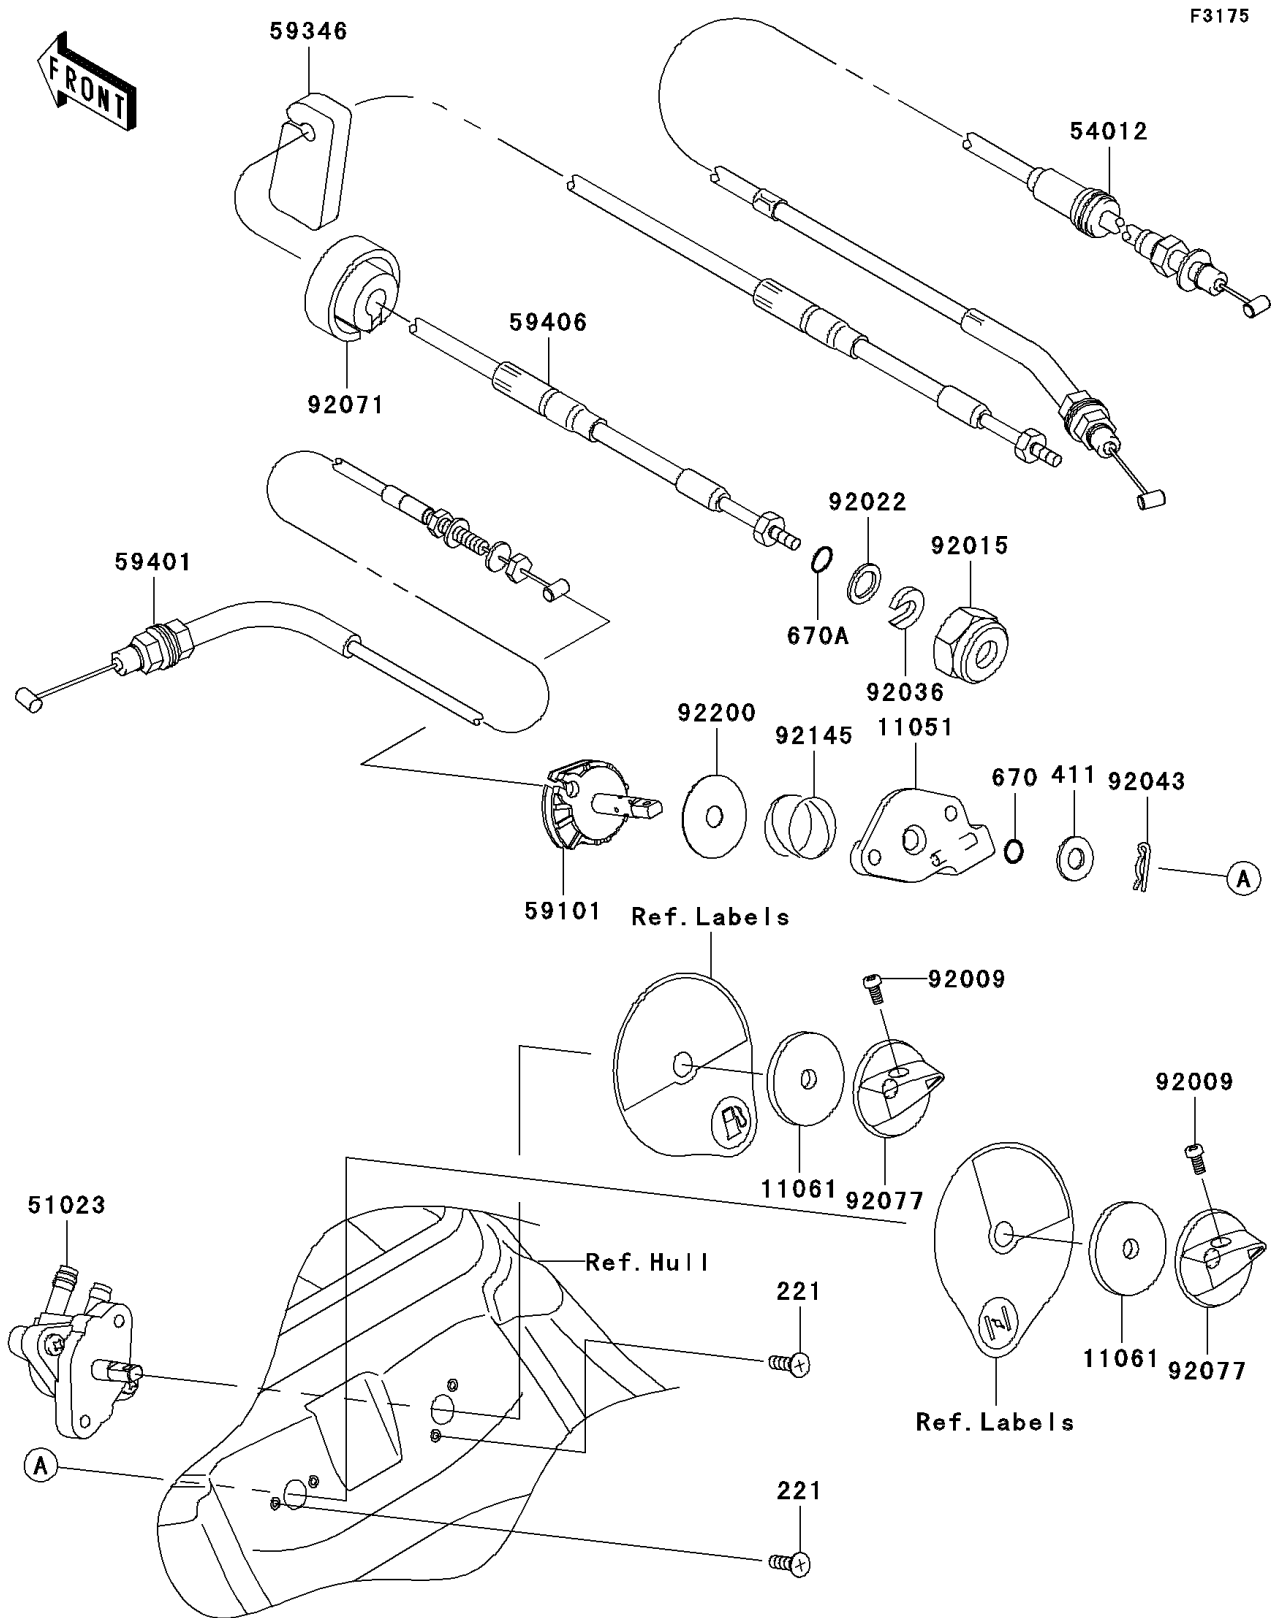

2005 800 SX-R

PARTS DIAGRAM

Cables

2005 800 SX-R

PARTS LIST

Cables

Kawasaki

Let the Good Times Roll®

ITEM NAME

PART NUMBER

QUANTITY
