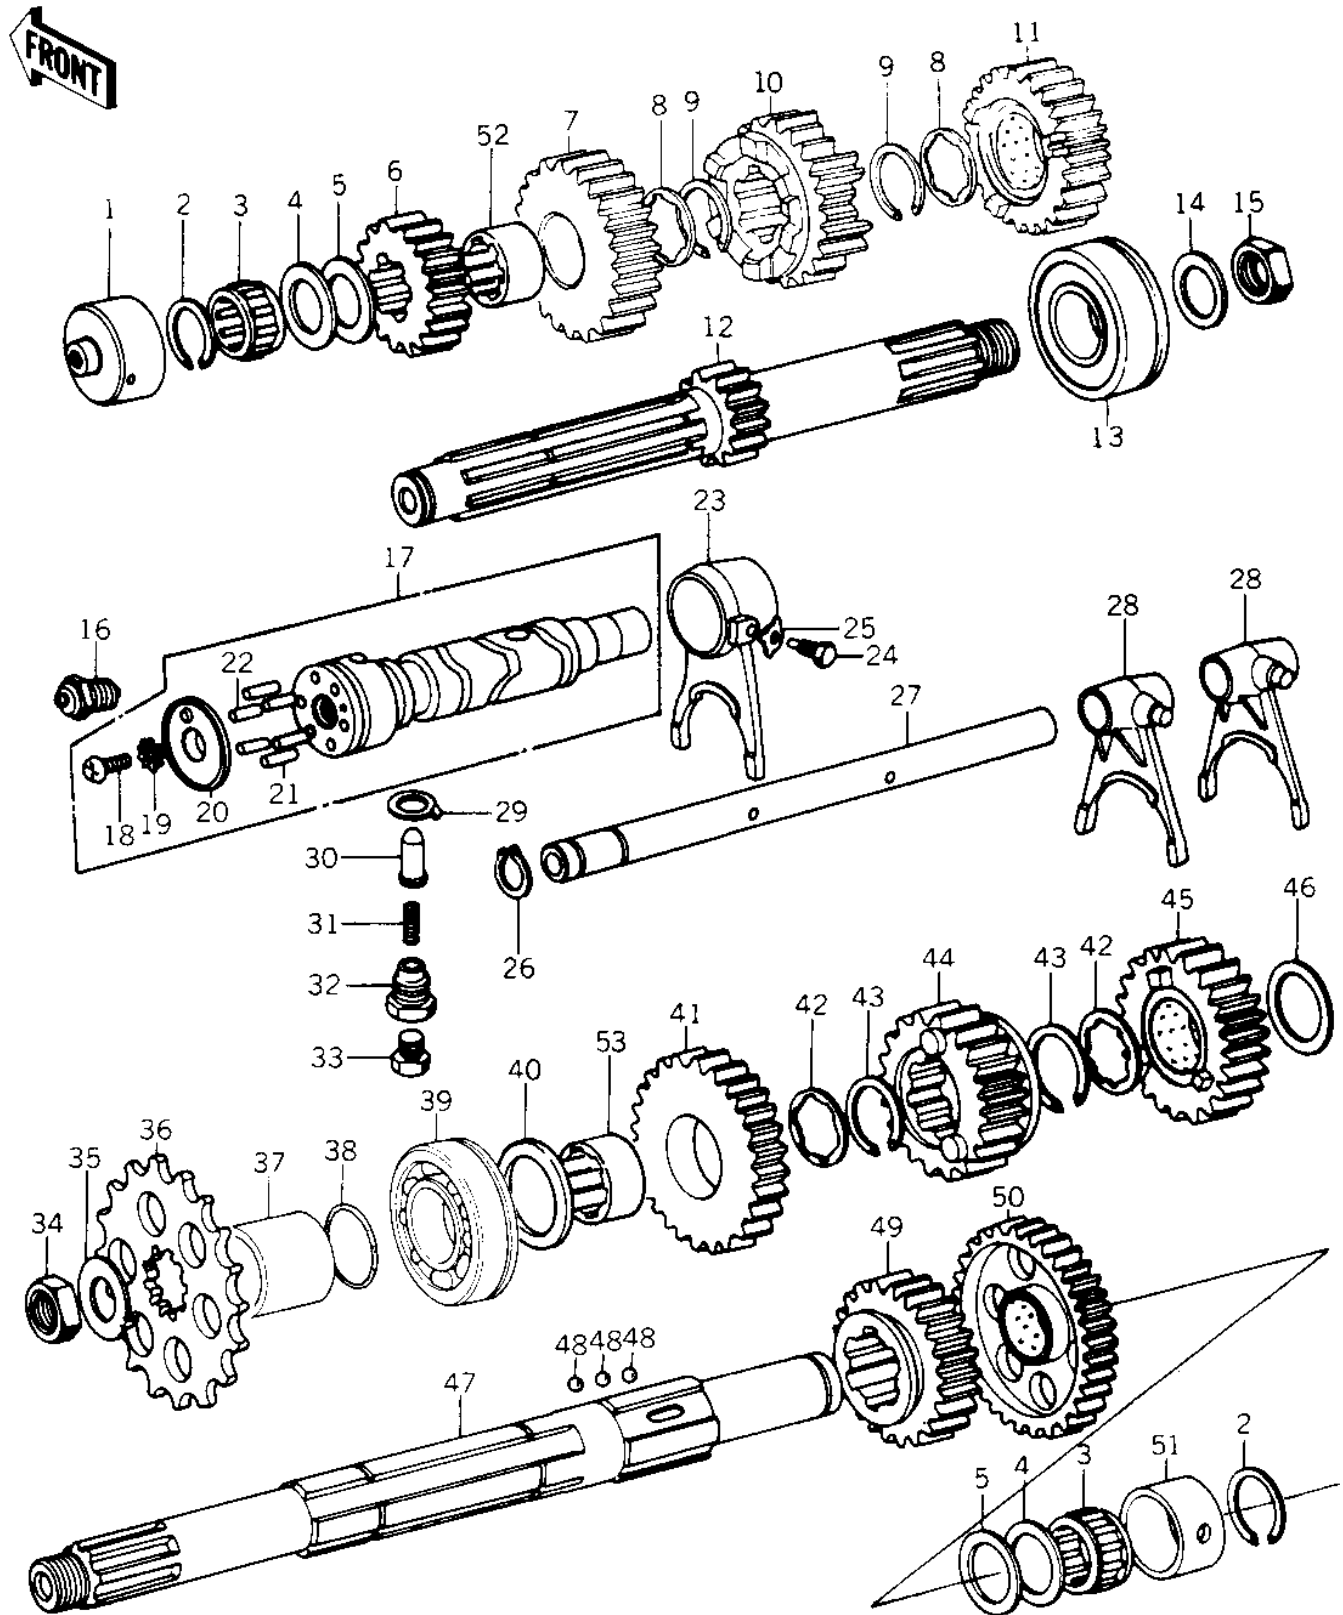

1978 Police 1000

PARTS DIAGRAM

TRANSMISSION/CHANGE DRUM ('78 C1/C1A)

1978 Police 1000

PARTS LIST

TRANSMISSION/CHANGE DRUM ('78 C1/C1A)

ITEM NAME	PART NUMBER	QUANTITY
-----------	-------------	----------
