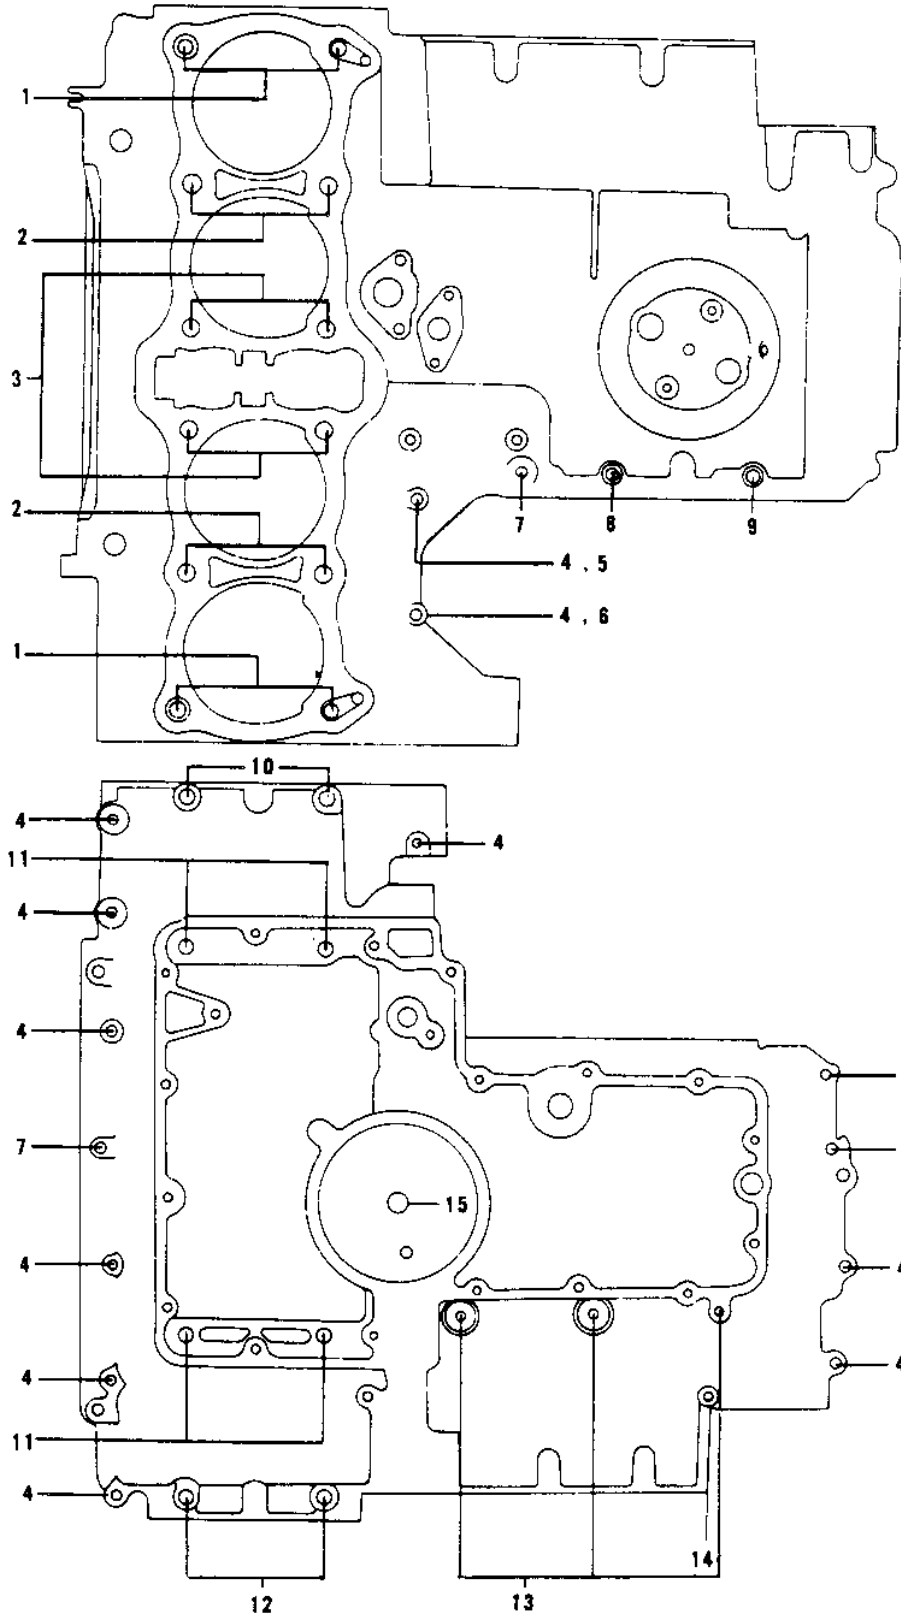

1978 Police 1000

PARTS DIAGRAM

CRANKCASE BOLT & STUD PATTERN ('78 C1/C1)

1978 Police 1000

PARTS LIST

CRANKCASE BOLT & STUD PATTERN ('78 C1/C1

ITEM NAME	PART NUMBER	QUANTITY
STUD,10X158 (Ref # 1)	92004-1003	4
STUD,10X133 (Ref # 2)	92004-1004	4
STUD,10X190 (Ref # 3)	92004-1002	4
BOLT,HEX HEAD,6X41 (Ref # 4)	92003-109	12
CLAMP,WIRING HARNESS (Ref # 5)	21126-008	1
WASHER PLAIN 6MM (Ref # 6)	410B0600	1
BOLT,HEX HEAD,6X54 (Ref # 7)	92003-110	3
BOLT,HEX HEAD,6X99 (Ref # 8)	92003-111	1
BOLT,HEX HEAD,6X116 (Ref # 9)	92003-113	1
BOLT-FLANGED,8X95 (Ref # 10)	130P0895	2
BOLT,HEX HEAD,8X72 (Ref # 11)	92003-107	4
BOLT,HEX HEAD,8X81 (Ref # 12)	92003-108	2
BOLT-FLANGED,6X95 (Ref # 13)	130G0695	4
BOLT-FLANGED,6X70 (Ref # 14)	130G0670	1
O RING,0.D=18MM (Ref # 15)	92055-048	1