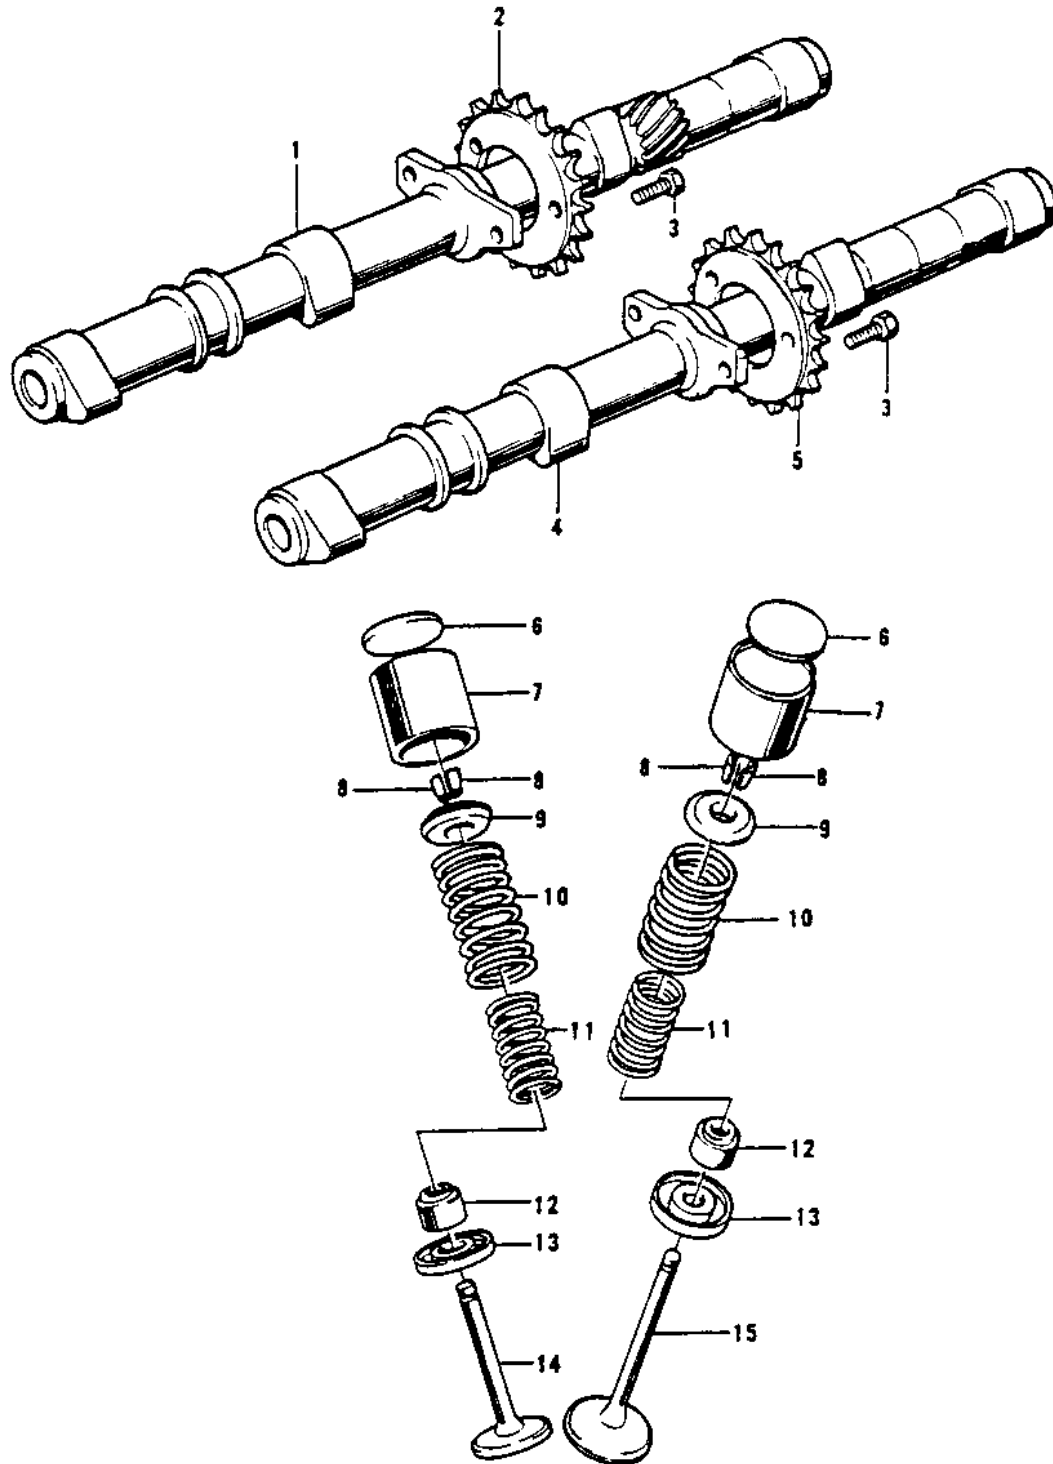

1978 Police 1000

PARTS DIAGRAM

CAMSHAFTS/VALVES ('78 C1/C1A)

1978 Police 1000

PARTS LIST

CAMSHAFTS/VALVES ('78 C1/C1A)

ITEM NAME

PART NUMBER

QUANTITY
