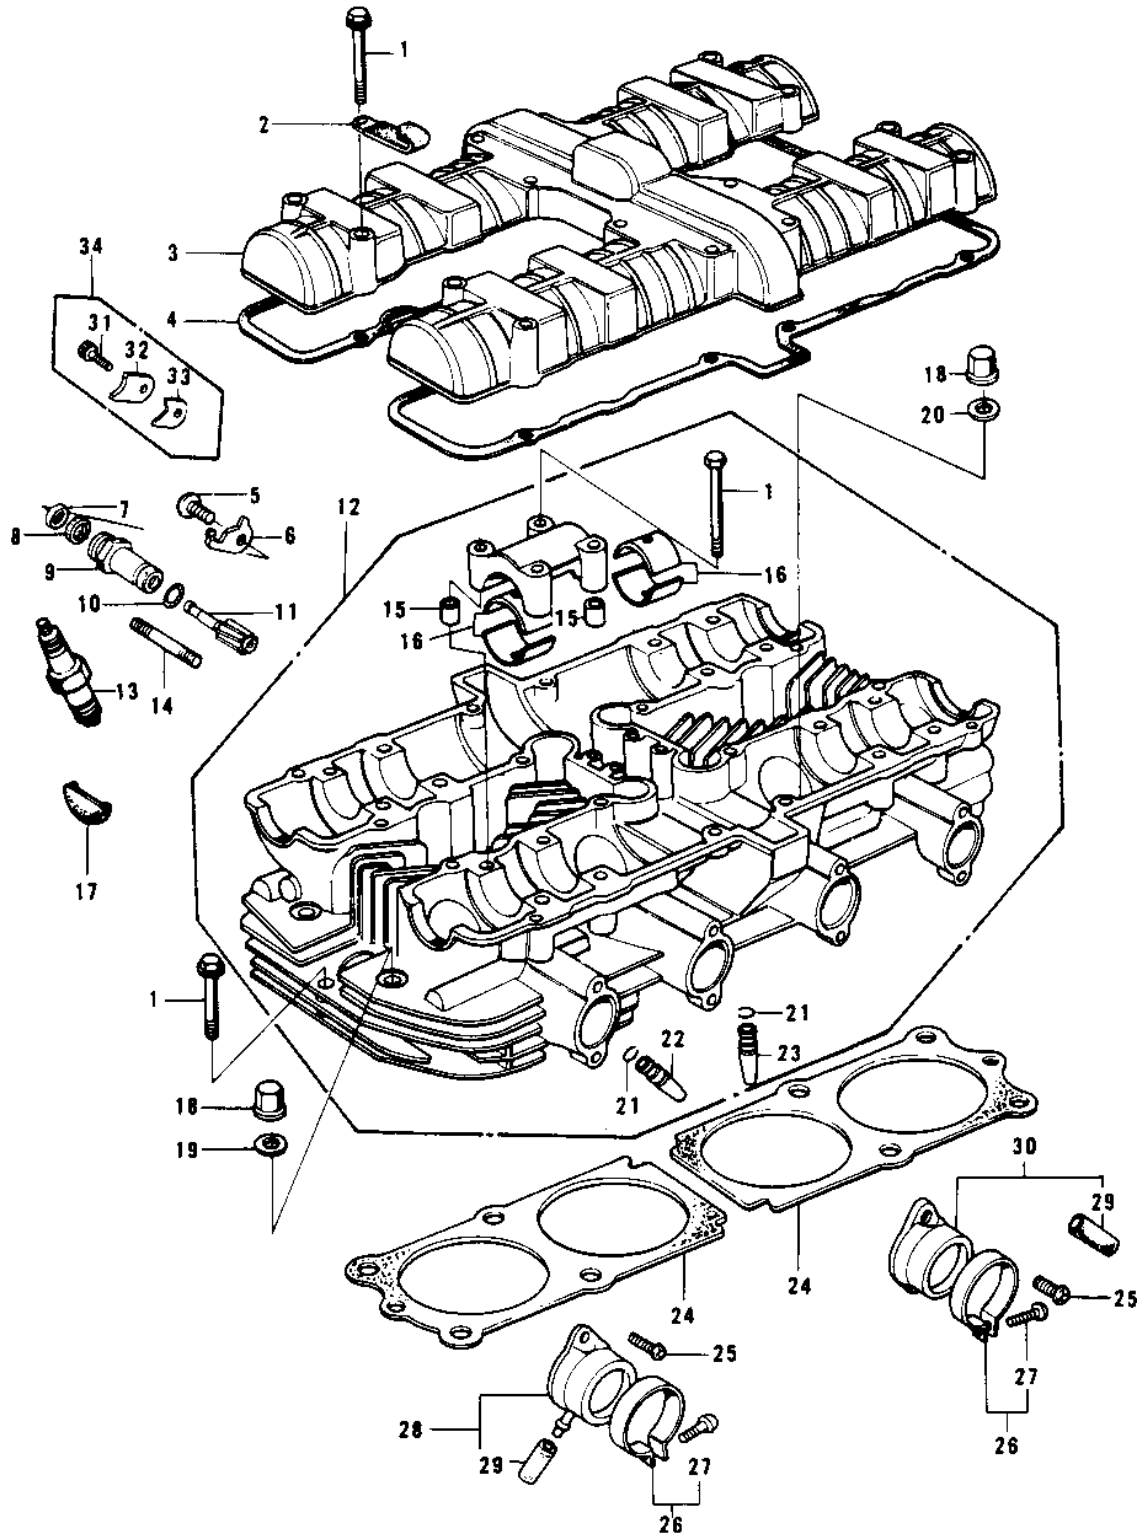

1978 Police 1000

PARTS DIAGRAM

CYLINDER HEAD/COVER ('78 C1/C1A)

1978 Police 1000

PARTS LIST

CYLINDER HEAD/COVER ('78 C1/C1A)

ITEM NAME

PART NUMBER

QUANTITY
