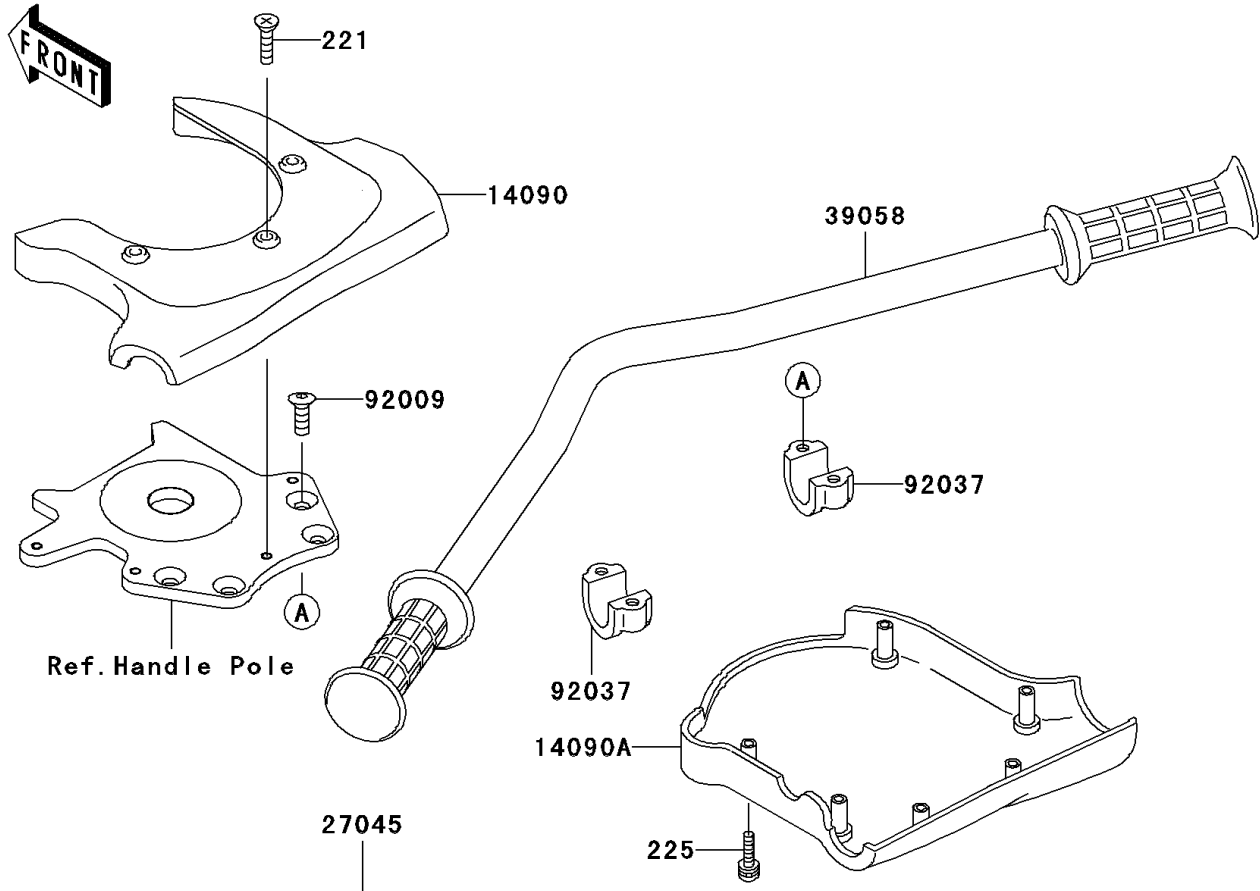

2004 800 SX-R

PARTS DIAGRAM

Handlebar

F3172

2004 800 SX-R

PARTS LIST

Handlebar

Kawasaki

Let the Good Times Roll®

ITEM NAME

PART NUMBER

QUANTITY
