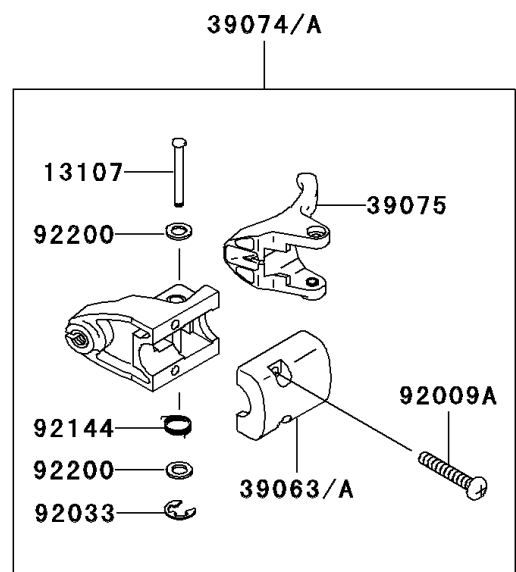

2004 800 SX-R

PARTS DIAGRAM

Handlebar

F3172

2004 800 SX-R

PARTS LIST

Handlebar

Kawasaki

Let the Good Times Roll®

ITEM NAME

PART NUMBER

QUANTITY
