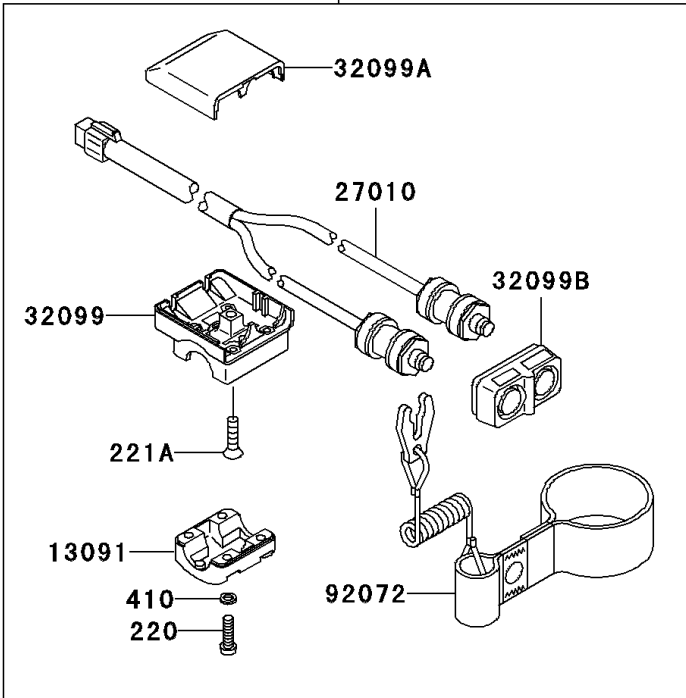

2004 800 SX-R

PARTS DIAGRAM

Handlebar

F3172

2004 800 SX-R

PARTS LIST

Handlebar

Kawasaki

Let the Good Times Roll®

ITEM NAME

PART NUMBER

QUANTITY
