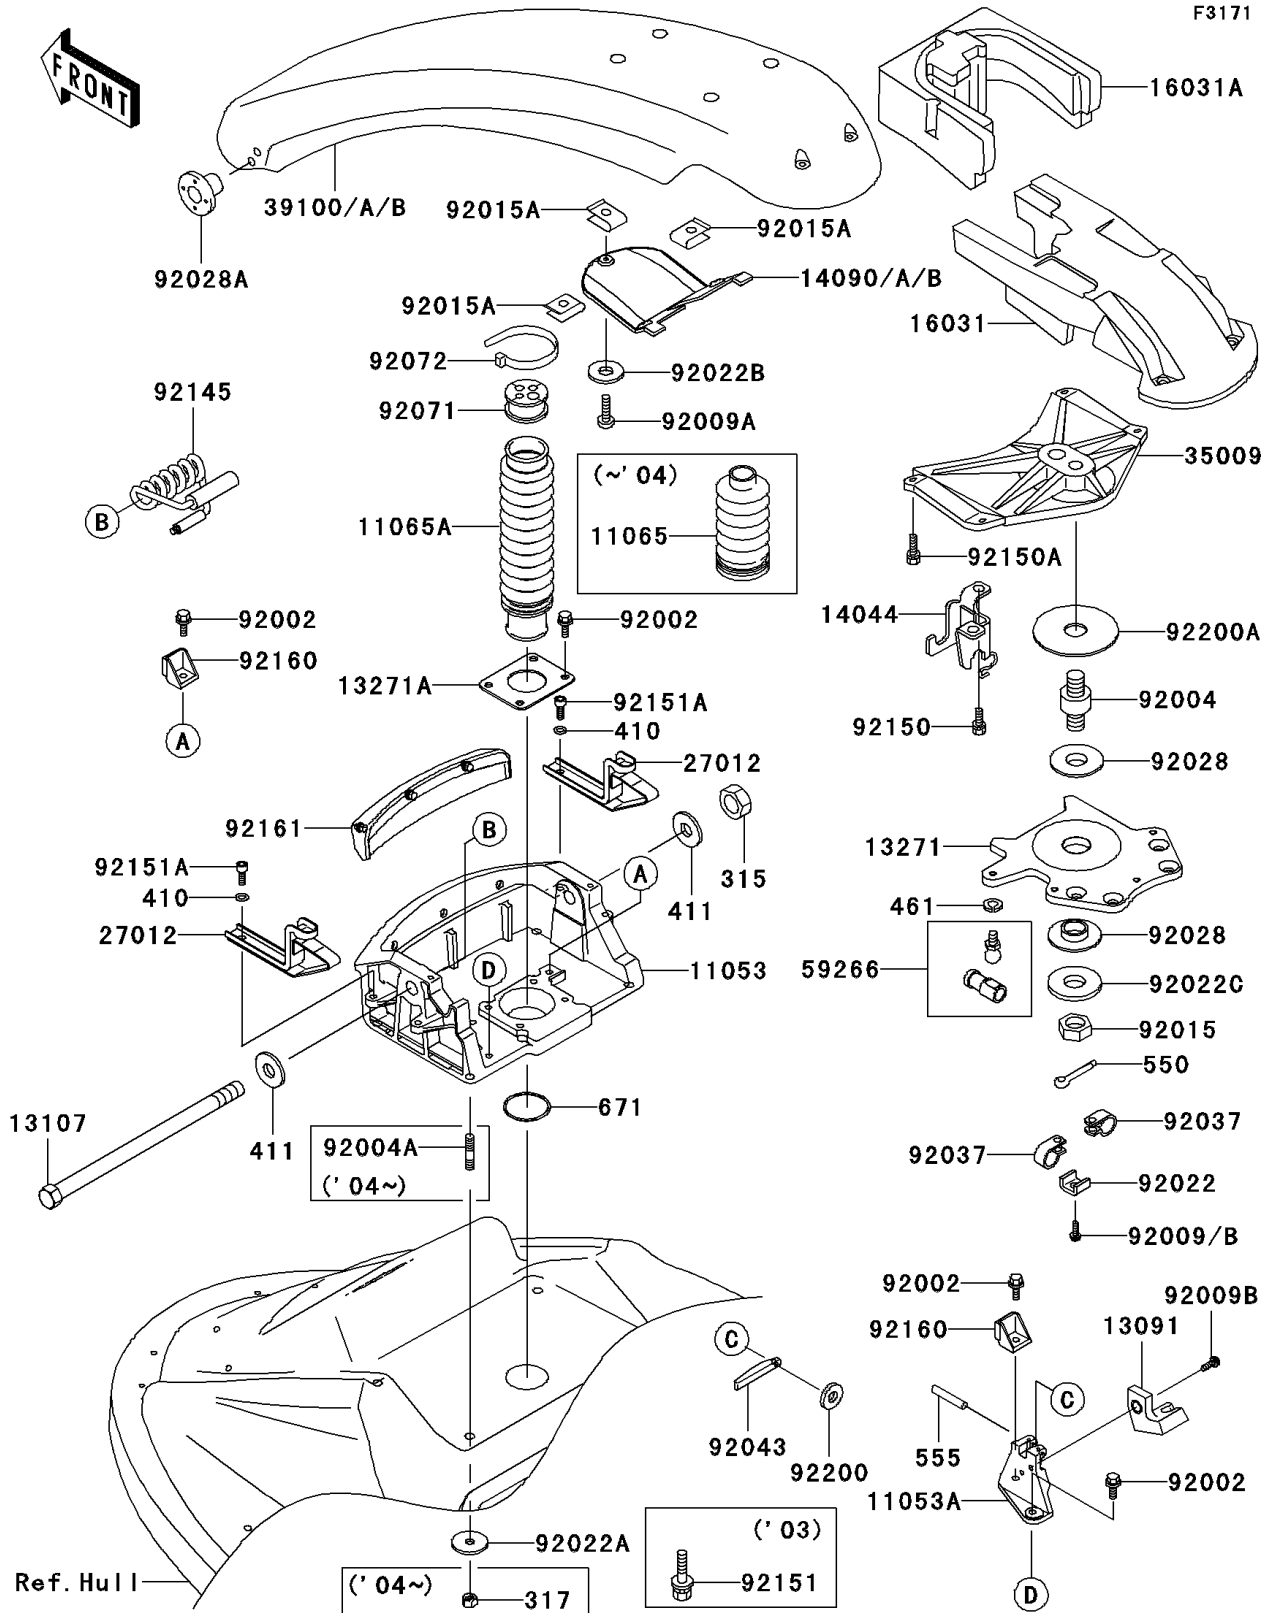

2005 800 SX-R

PARTS DIAGRAM

Handle Pole

2005 800 SX-R

PARTS LIST

Handle Pole

Kawasaki

Let the Good Times Roll®

ITEM NAME

PART NUMBER

QUANTITY
