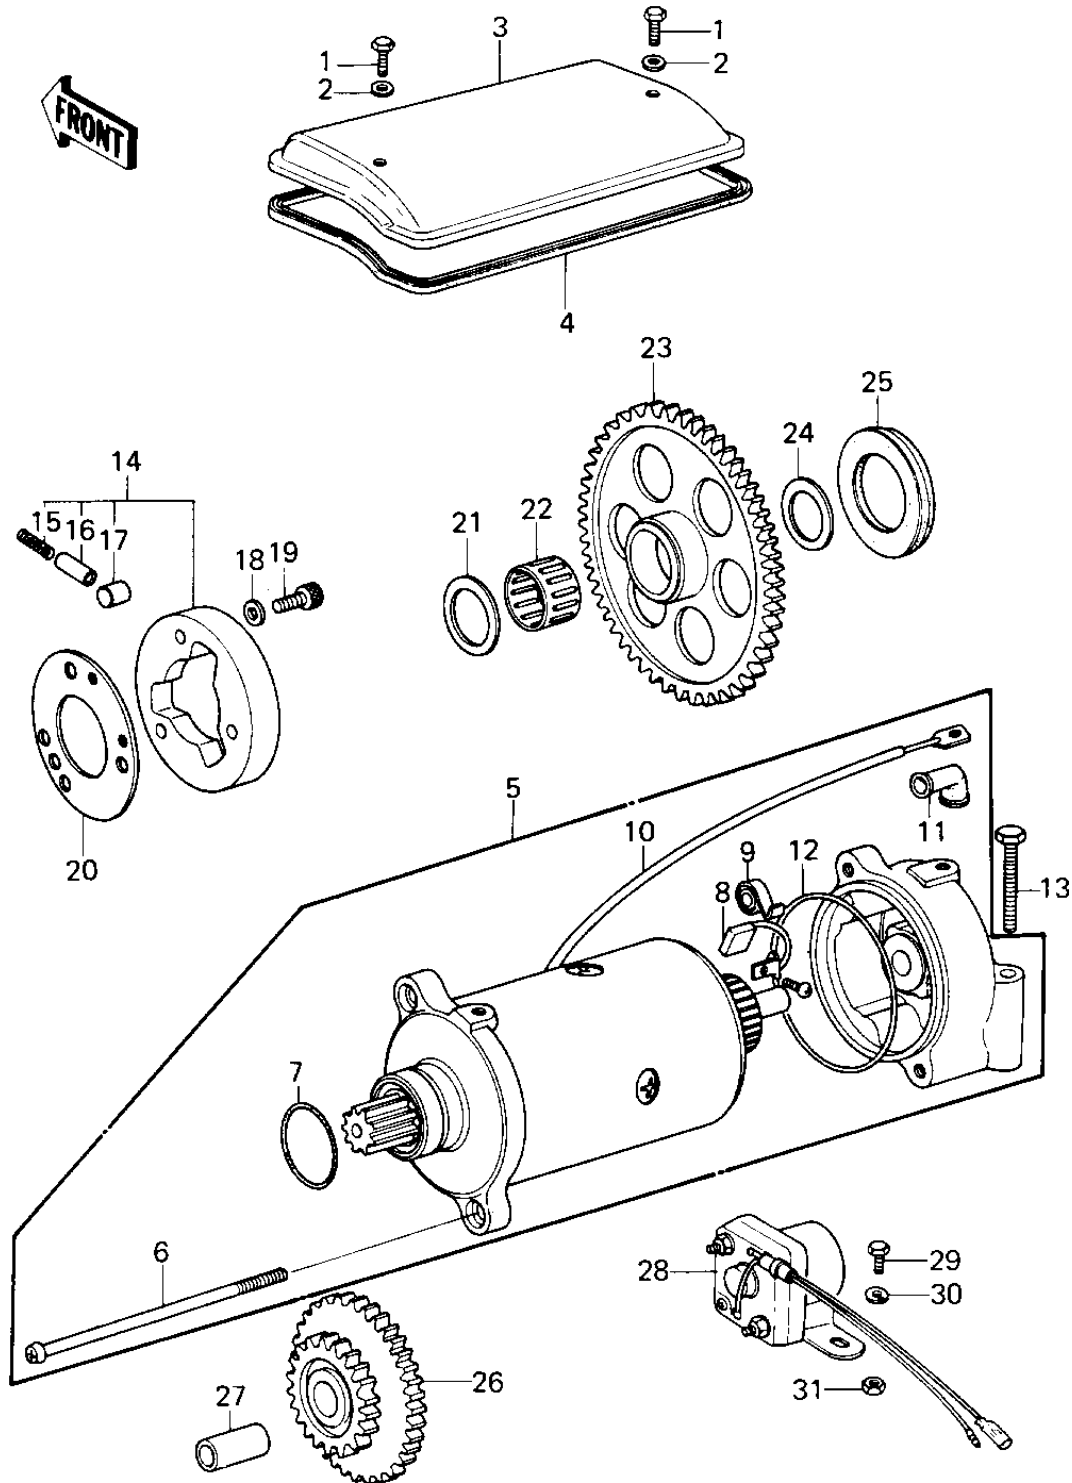

1979 KZ1000 LTD

PARTS DIAGRAM

STARTER MOTOR/STARTER CLUTCH ('79-'80 B3)

1979 KZ1000 LTD

PARTS LIST

STARTER MOTOR/STARTER CLUTCH ('79-'80 B3

ITEM NAME	PART NUMBER	QUANTITY
-----------	-------------	----------
