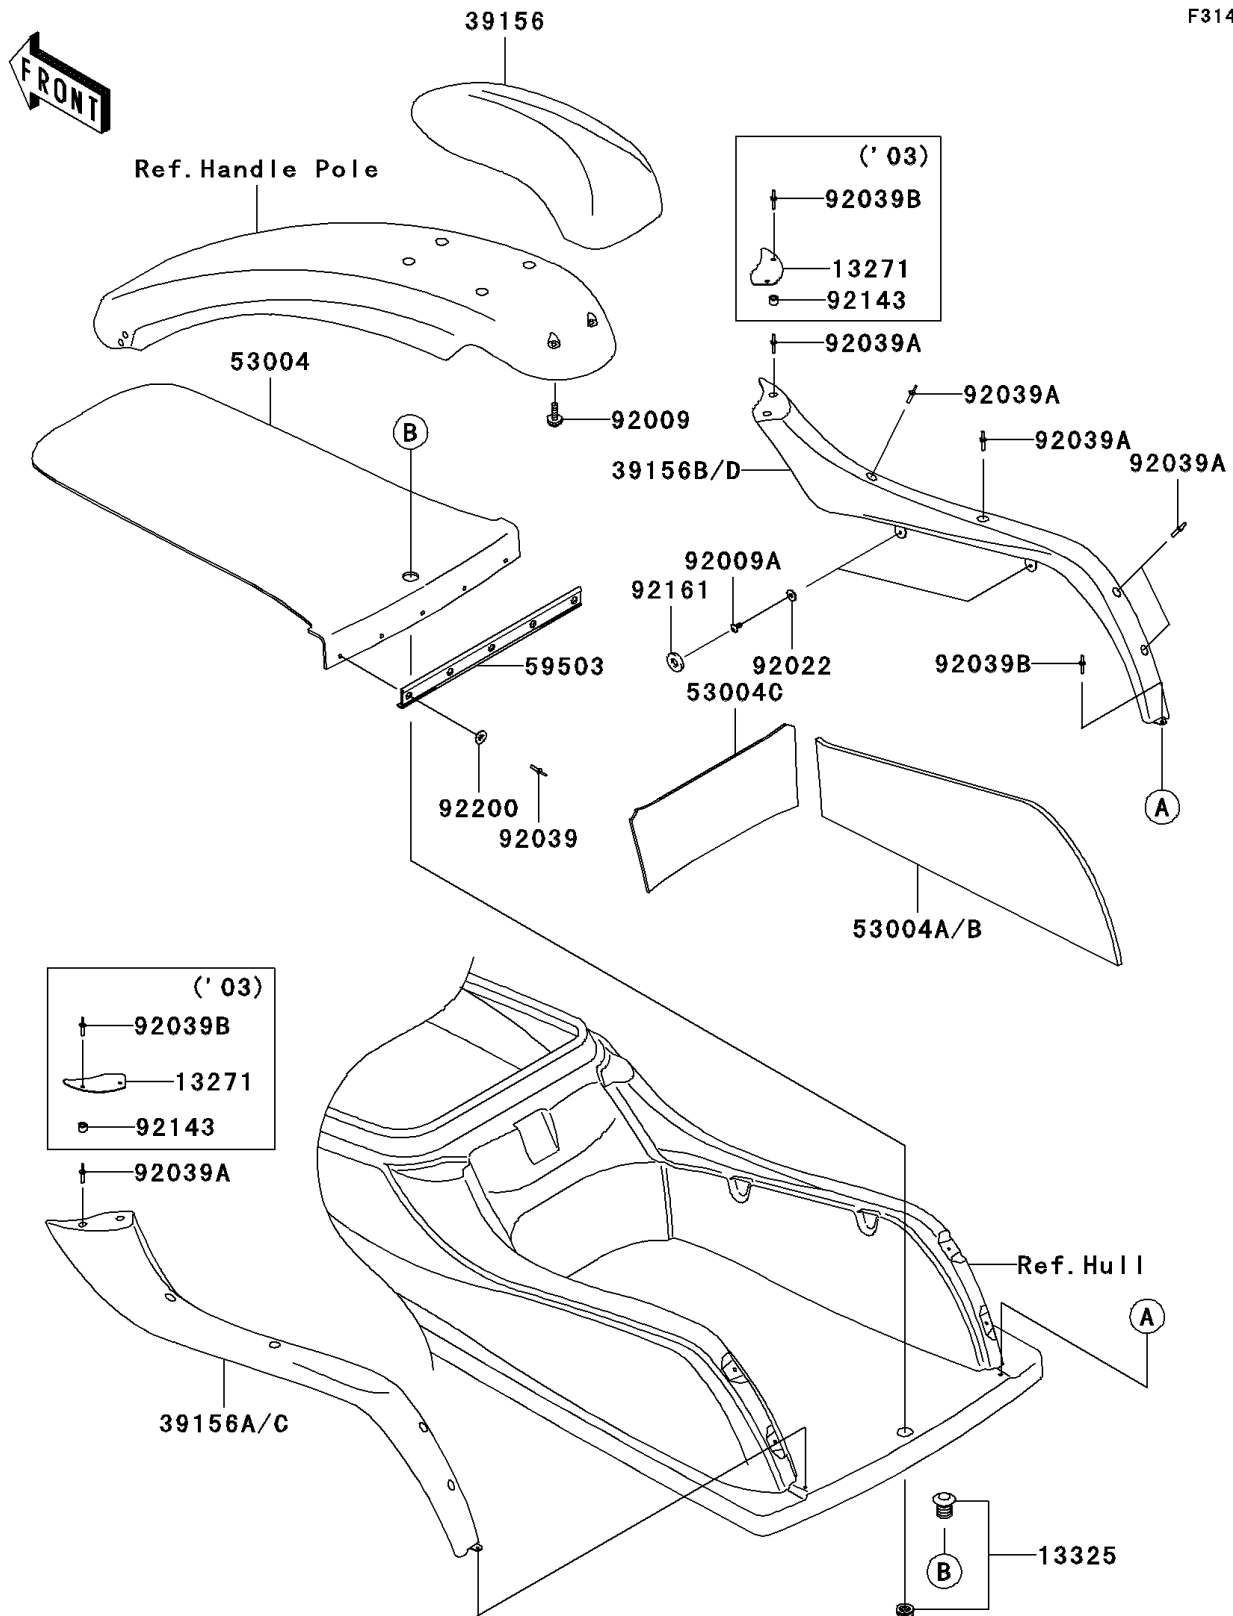

2005 800 SX-R

PARTS DIAGRAM

Pads

F3147

2005 800 SX-R

PARTS LIST

Pads

Kawasaki

Let the Good Times Roll®

ITEM NAME

PART NUMBER

QUANTITY
