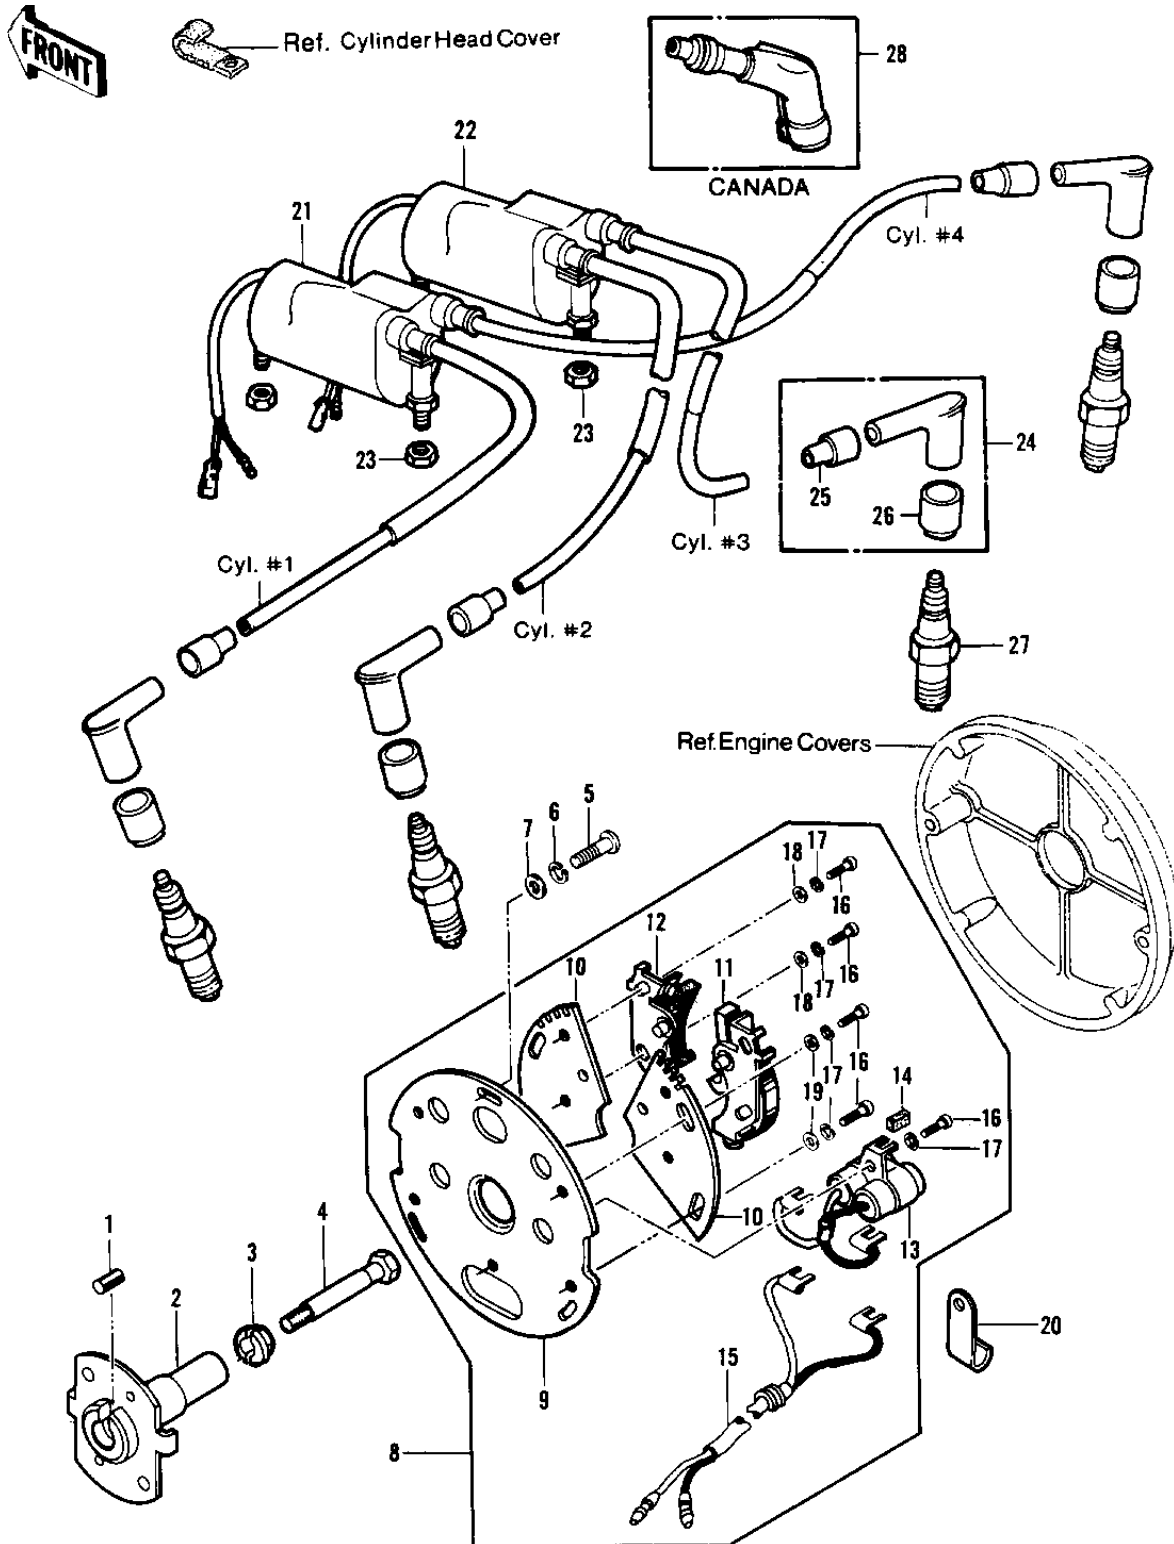

1979 KZ1000 LTD

PARTS DIAGRAM

IGNITION (KZ1000-B3)

1979 KZ1000 LTD

PARTS LIST

IGNITION (KZ1000-B3)

Kawasaki

Let the Good Times Roll®

ITEM NAME

PART NUMBER

QUANTITY
