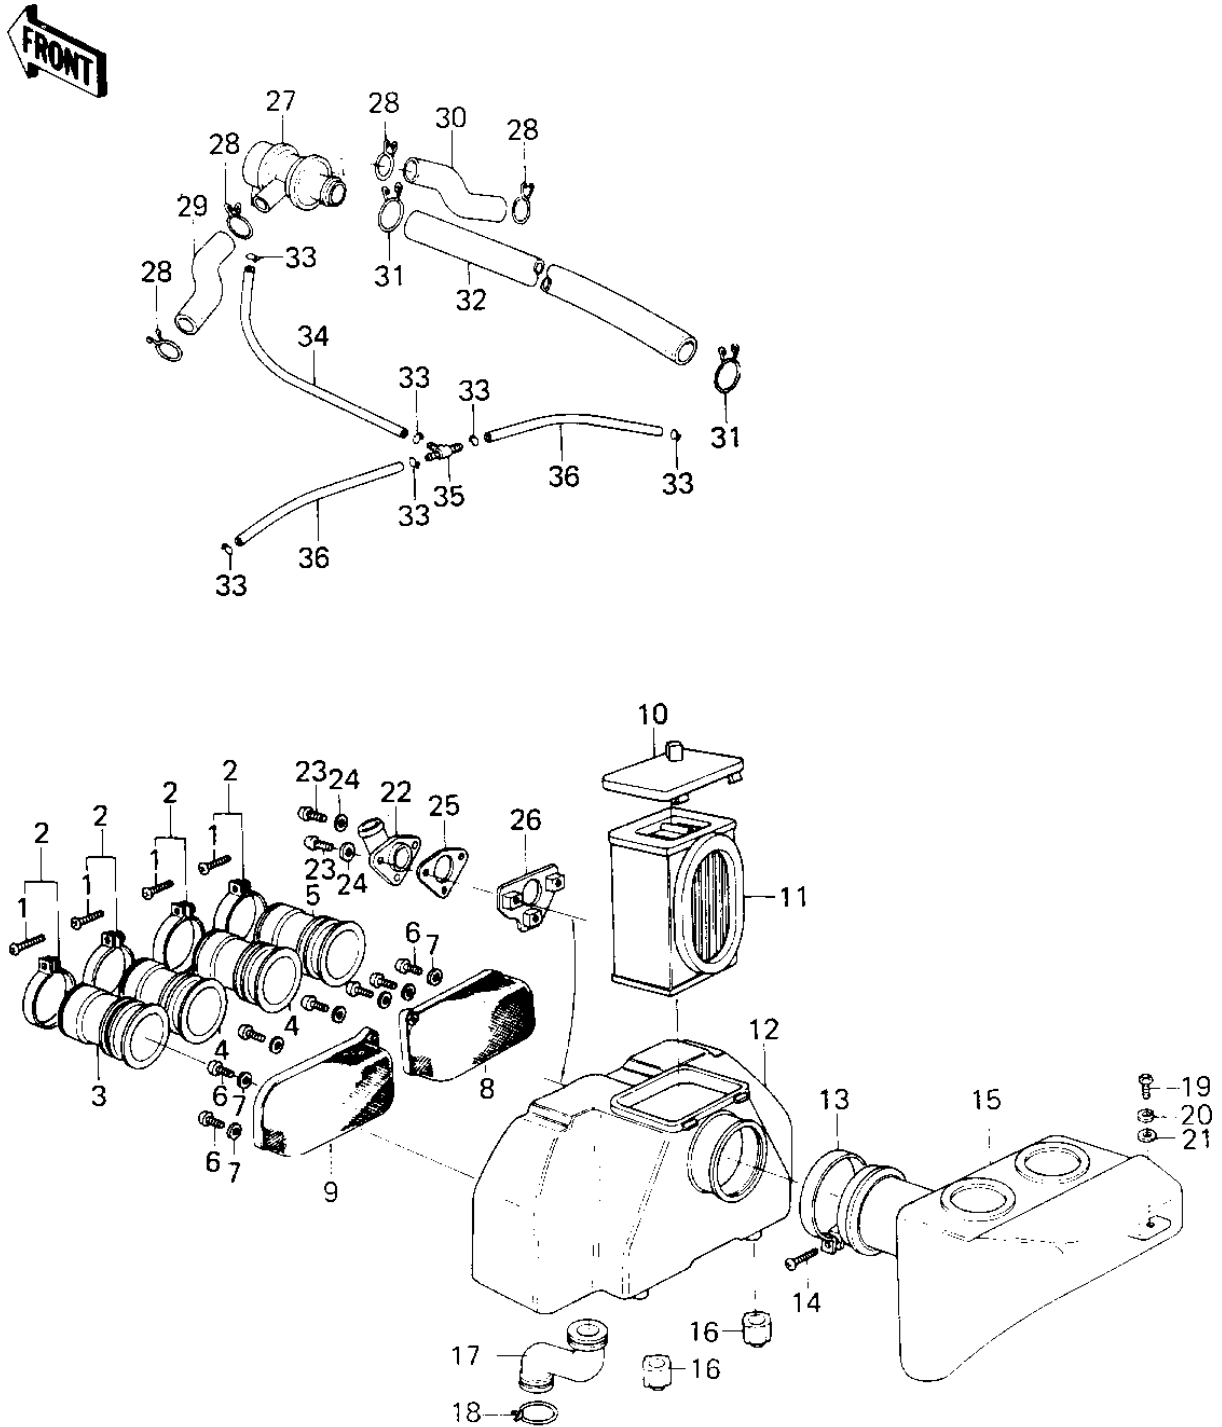

1980 LTD

PARTS DIAGRAM

AIR CLEANER ('79-'80 B3/B4)

1980 LTD

PARTS LIST

AIR CLEANER ('79-'80 B3/B4)

Kawasaki

Let the Good Times Roll®

ITEM NAME	PART NUMBER	QUANTITY
SCREW,PAN HEAD (Ref # 1)	92011-037	4
CLAMP-INLET PIPE (Ref # 2)	92037-061	4
DUCT,AIR CLEANER,#1 (Ref # 3)	14073-1022	1
DUCT,AIR CLEANER,#2,3 (Ref # 4)	14073-1023	2
DUCT,AIR CLEANER,#4 (Ref # 5)	14073-1024	1
SCREW-PAN-CROS (Ref # 6)	220C0412	8
WASHER,PLAIN,4M/M (Ref # 7)	92022-1041	8
PLATE,CARBURETOR HOLD (Ref # 8)	11040-003	1
PLATE,CARBURETOR HOLD (Ref # 9)	11040-002	1
CAP,AIR CLEANER (Ref # 10)	11012-075	1
ELEMENT,AIR CLNR (Ref # 11)	11013-063	1
BODY,AIR CLEANER (Ref # 12)	11011-1012	1
CLAMP (Ref # 13)	92037-106	1
BOLT,5X50 (Ref # 14)	92011-036	1
SILENCER (Ref # 15)	11016-009	1
SILENCER (Ref # 15)	39161-1001	1
CAP,DRAIN (Ref # 16)	11012-1083	2
TUBE,DRAIN (Ref # 17)	92059-124	1
CLAMP BREATHER PIPE (Ref # 18)	92037-028	1
SCREW PAN HEAD 6X16 (Ref # 19)	220B0616	1
WASHER SPRING 6MM (Ref # 20)	461F0600	1
WASHER PLAIN 6MM (Ref # 21)	410B0600	1
FITTING (Ref # 22)	92005-1007	1
SCREW PAN HEAD 6X16 (Ref # 23)	220B0616	3
WASHER PLAIN 6MM (Ref # 24)	410B0600	3
GASKET (Ref # 25)	11009-1054	1
HOLDER (Ref # 26)	13091-1020	1
VALVE ASSY,AIR SWITCH (Ref # 27)	16126-1005	1
VALVE ASSY,AIR SWITCH (Ref # 27)	16126-1014	1

1980 LTD

PARTS LIST

AIR CLEANER ('79-'80 B3/B4)

ITEM NAME	PART NUMBER	QUANTITY
CLAMP,BREATHER TUBE (Ref # 28)	92037-213	4
TUBE (Ref # 29)	92059-1065	1
TUBE (Ref # 30)	92059-1066	1
CLAMP (Ref # 31)	92037-1076	2
TUBE,19 X25 X330M/M (Ref # 32)	92059-1067	1
CLAMP-PIPE (Ref # 33)	92037-072	6
TUBE,VACUUM,LONG (Ref # 34)	92059-1162	1
FITTING,TUBE (Ref # 35)	92005-1017	1
TUBE,VACUUM,LONG (Ref # 36)	92059-1162	2