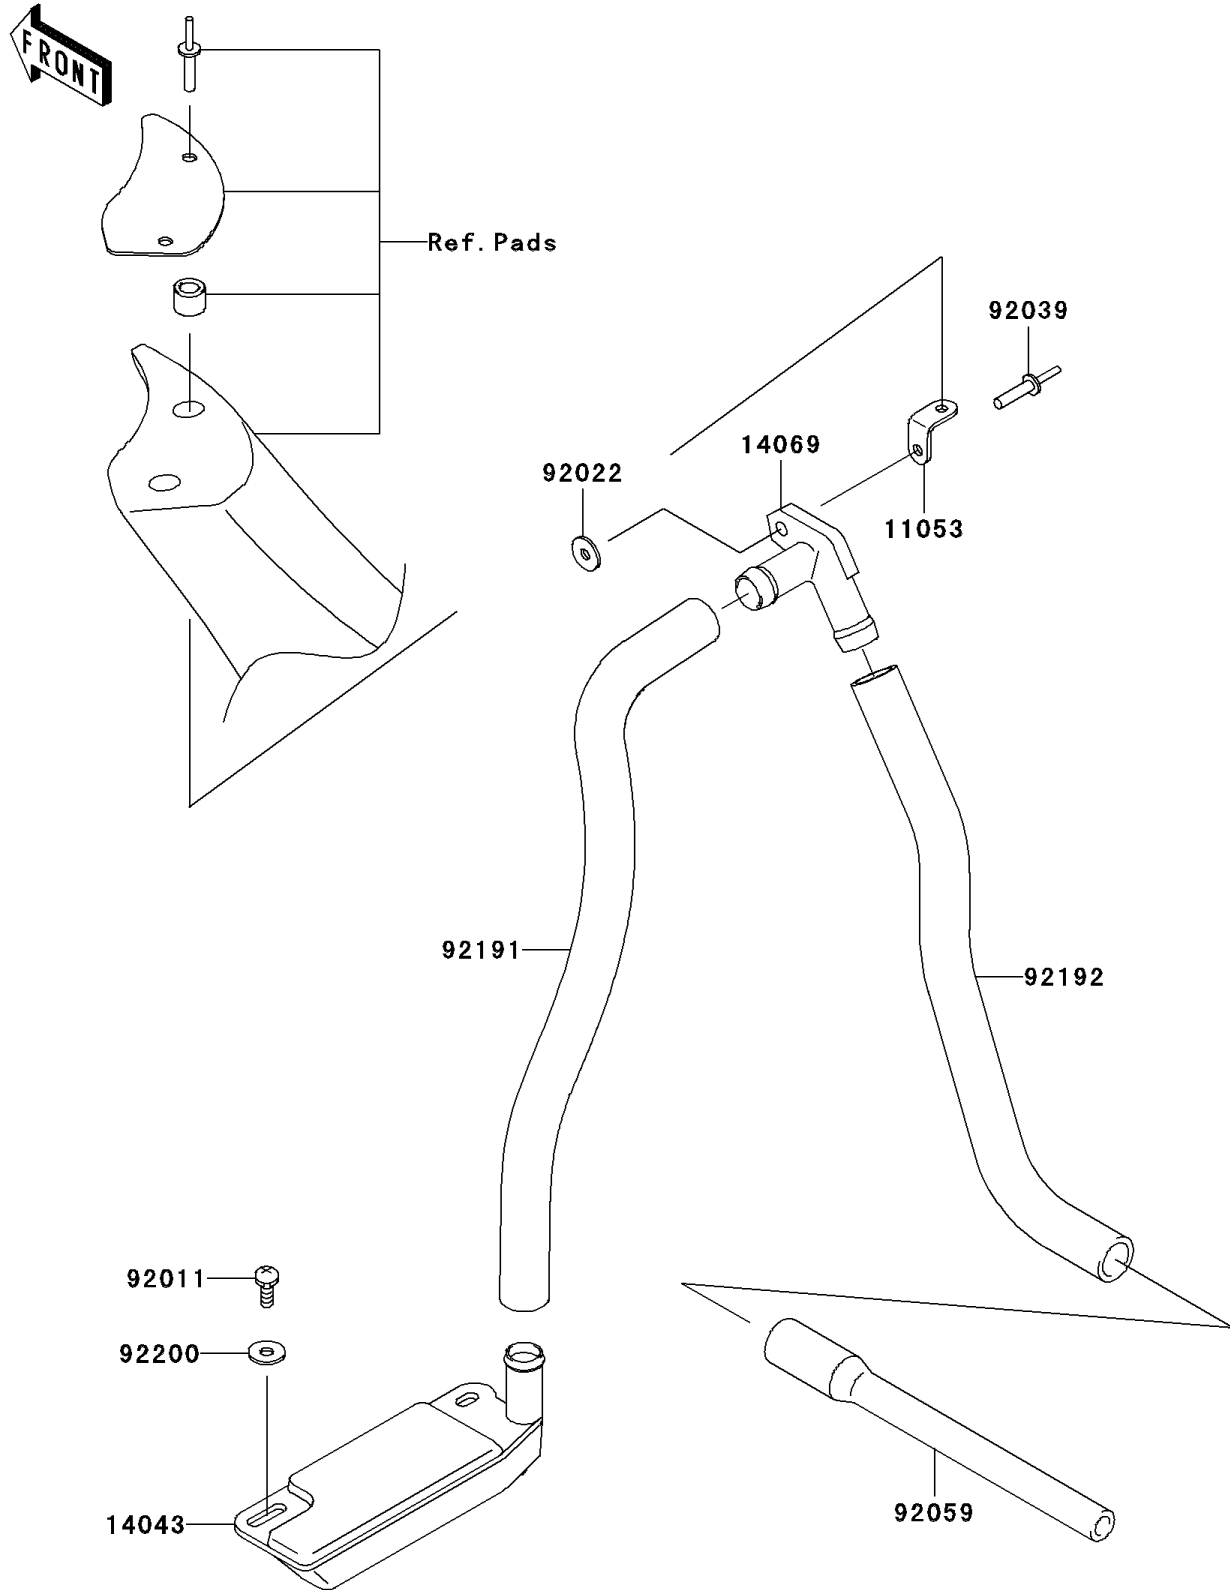

2005 800 SX-R

PARTS DIAGRAM

Bilge System

F3145

2005 800 SX-R

PARTS LIST

Bilge System

ITEM NAME

PART NUMBER

QUANTITY
