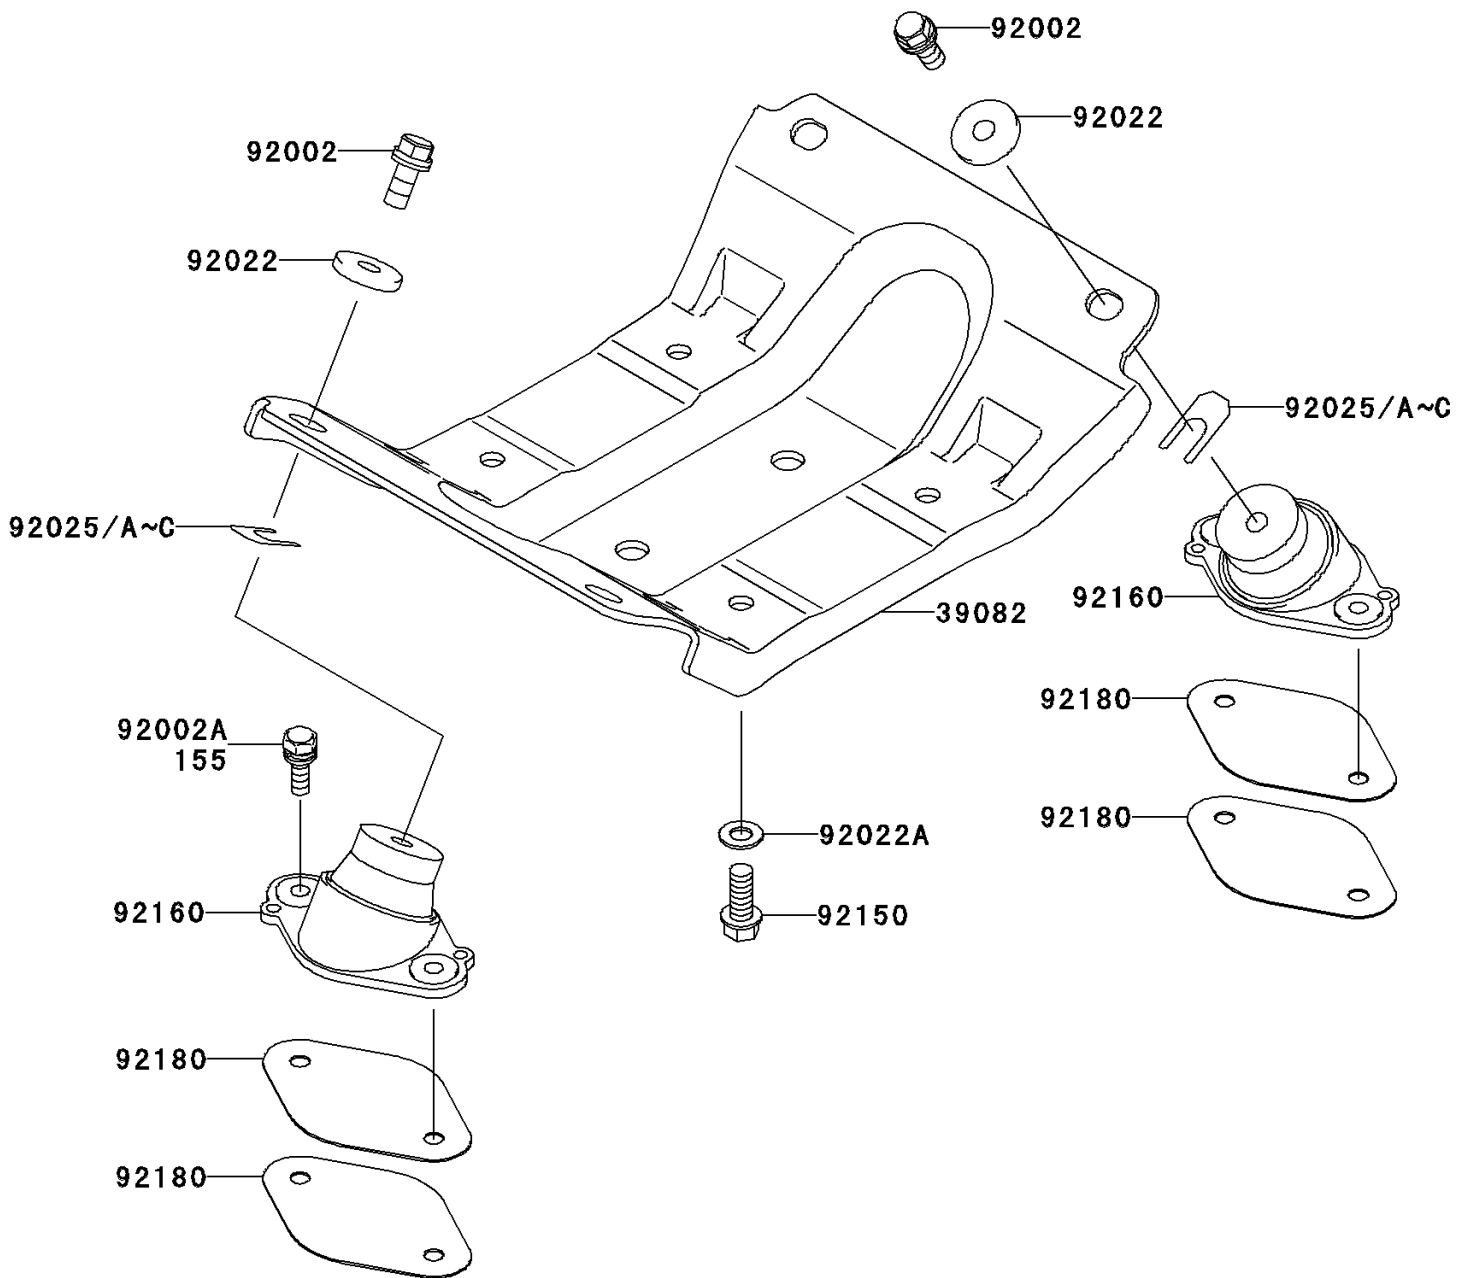

2005 800 SX-R

PARTS DIAGRAM

Engine Mount

F3144

2005 800 SX-R

PARTS LIST

Engine Mount

Kawasaki

Let the Good Times Roll®

ITEM NAME

PART NUMBER

QUANTITY
