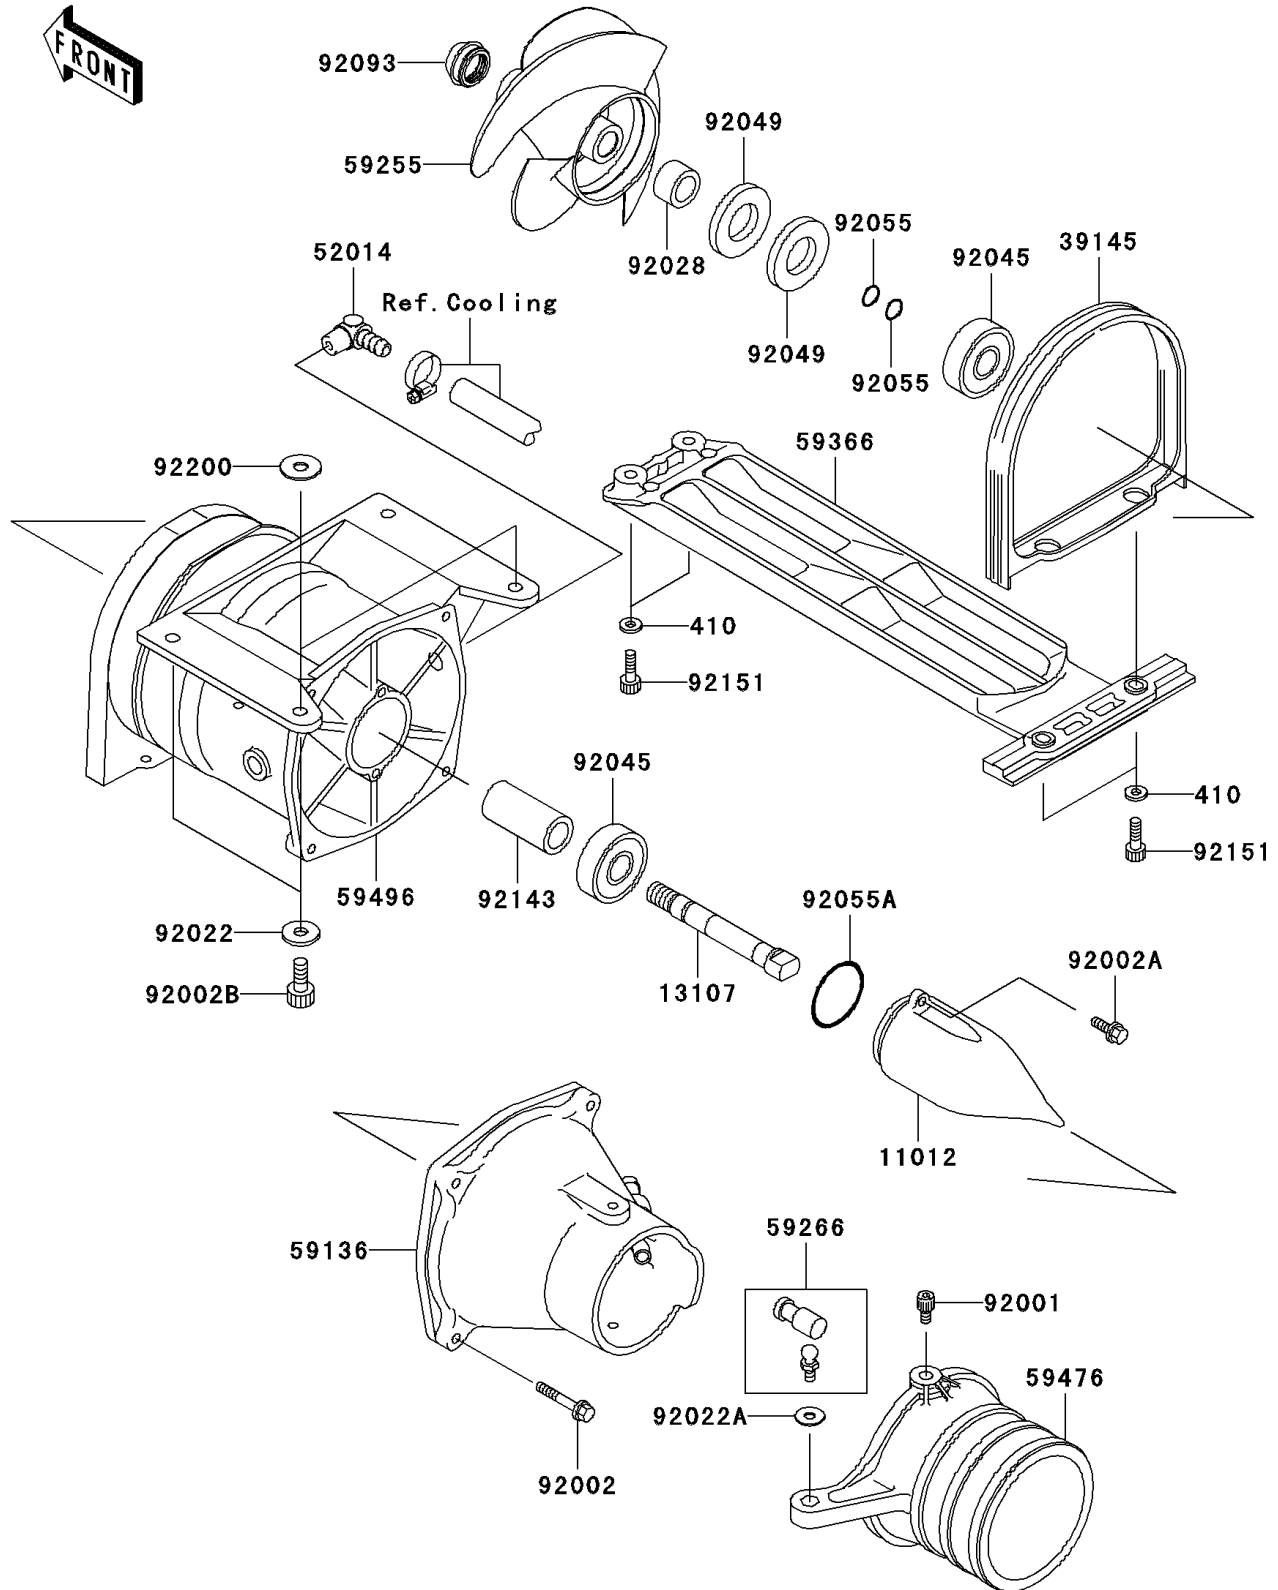

2005 800 SX-R

PARTS DIAGRAM

Jet Pump

E3191

2005 800 SX-R

PARTS LIST

Jet Pump

ITEM NAME

PART NUMBER

QUANTITY
