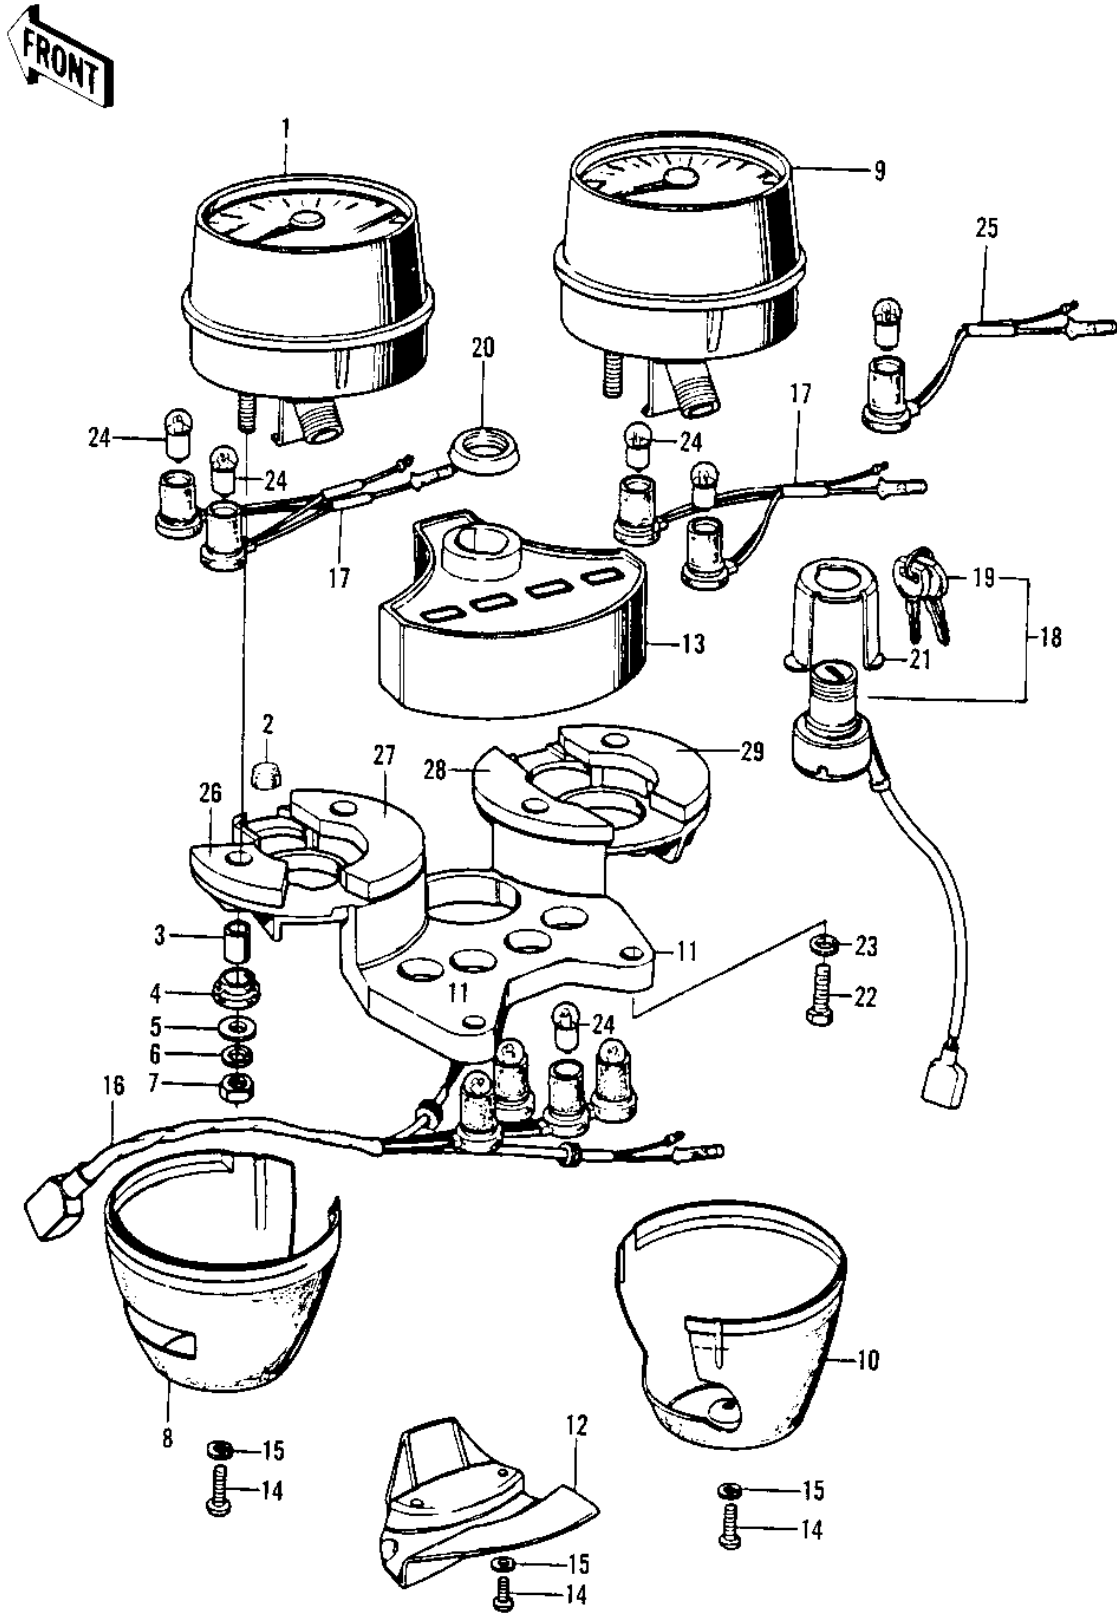

1975 Z1

PARTS DIAGRAM

METERS/IGNITION SWITCH

1975 Z1

PARTS LIST

METERS/IGNITION SWITCH

ITEM NAME	PART NUMBER	QUANTITY
SPEEDOMETER ASSY,MPH (Ref # 1)	25005-121	
SPEEDOMETER ASSY,MPH (Ref # 1)	25005-121	
SPEEDOMETER ASSY KPH (Canada) (Ref # 1)	25001-073	
SHOCK DAMPER,SOCKET (Ref # 2)	25019-029	
COLLAR,METER (Ref # 3)	92027-211	
RUBBER,METER (Ref # 4)	92075-172	
WASHER,PLAIN,5MM (Ref # 5)	92022-241	
WASHER SPRING 5MM (Ref # 6)	461F0500	
NUT 5MM (Ref # 7)	312B0500A	
COVER,SPEEDOMETER (Ref # 8)	25012-010	
TACHOMETER ASSY (Ref # 9)	25015-025	
TACHOMETER ASSY (Ref # 9)	25015-025	
COVER,TACHOMETER (Ref # 10)	25012-011	
BRACKET,SPEEDO (Ref # 11)	25008-044	
COVER,WIRING HARNESS (Ref # 12)	25024-001	
COVER,METER (Ref # 13)	25023-011	
COVER,METER (Ref # 13)	25023-011	
SCREW PAN HEAD 3X8 (Ref # 14)	220B0308A	
WASHER SPRING 3MM (Ref # 15)	461F0300	
SOCKET ASSY,INDICATOR (Ref # 16)	25011-026	
UNAVAILABLE IN PRICE BOOK (Ref # 16)	25011-042	
SOCKET ASSY,METER LAM (Ref # 17)	25011-027	
SWITCH ASSY,IGNITION (Ref # 18)	27005-042	
KEY SET,#751 (Ref # 19)	27008-046-51	
KEY SET,#752 (Ref # 19)	27008-046-52	
KEY SET,#753 (Ref # 19)	27008-046-53	
KEY SET,#754 (Ref # 19)	27008-046-54	
KEY SET,#755 (Ref # 19)	27008-046-55	
KEY,BLANK (Ref # 19)	27008-1013	

1975 Z1

PARTS LIST

METERS/IGNITION SWITCH

ITEM NAME	PART NUMBER	QUANTITY
NUT,IGNITION SW LOCK (Ref # 20)	27007-004	
HOLDER IGNITION SW (Ref # 21)	27019-003	
BOLT HEX HEAD 8X32 (Ref # 22)	110B0832	
WASHER SPRING 8MM (Ref # 23)	461F0800	
BULB 12V 3W (Ref # 24)	92069-018	
SOCKET,TACHOMETER (Ref # 25)	25011-043	
SHOCK DAMPER A,SPEED (Ref # 26)	25019-025	
SHOCK DAMPER B,SPEED (Ref # 27)	25019-026	
SHOCK DAMPER A,TACHO (Ref # 28)	25019-027	
SHOCK DAMPER B,TACHO (Ref # 29)	25019-028	