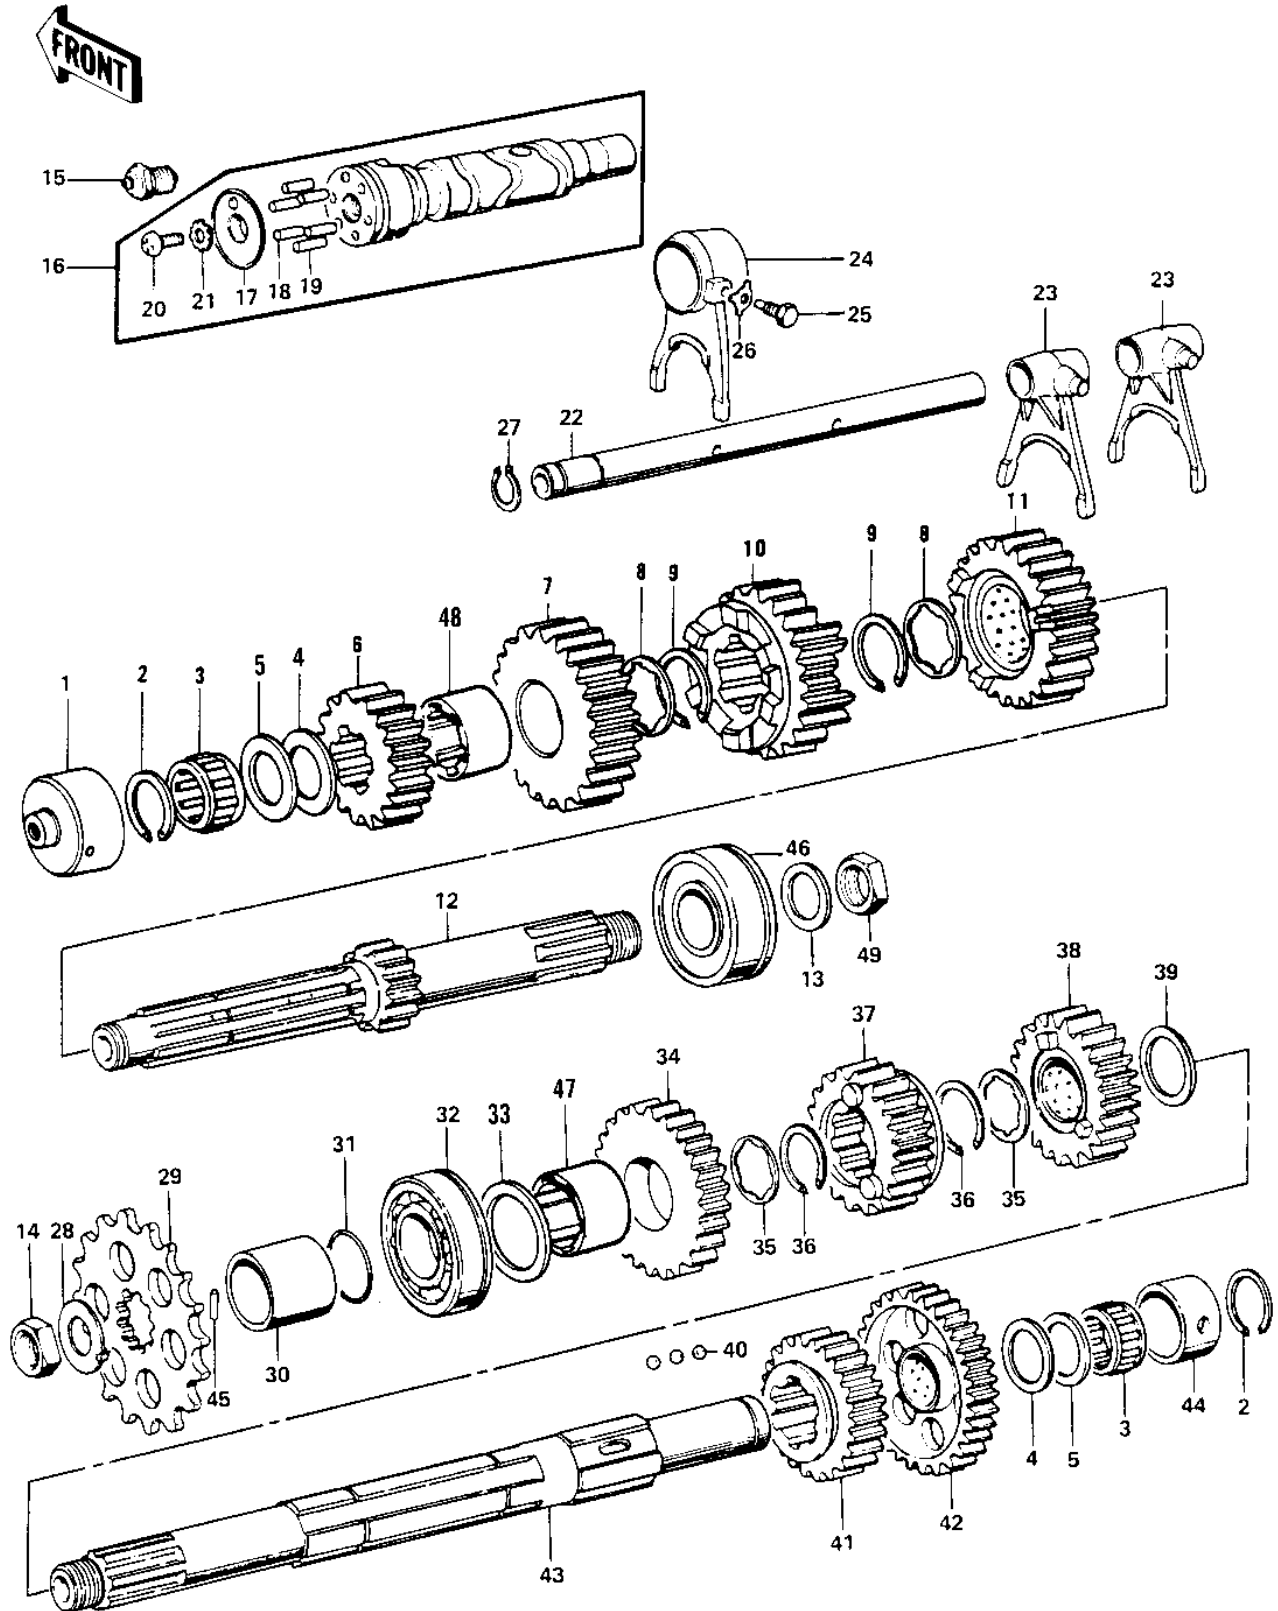

1973 Z1

PARTS DIAGRAM

TRANSMISSION/CHANGE DRUM

1973 Z1

PARTS LIST

TRANSMISSION/CHANGE DRUM

ITEM NAME

PART NUMBER

QUANTITY
