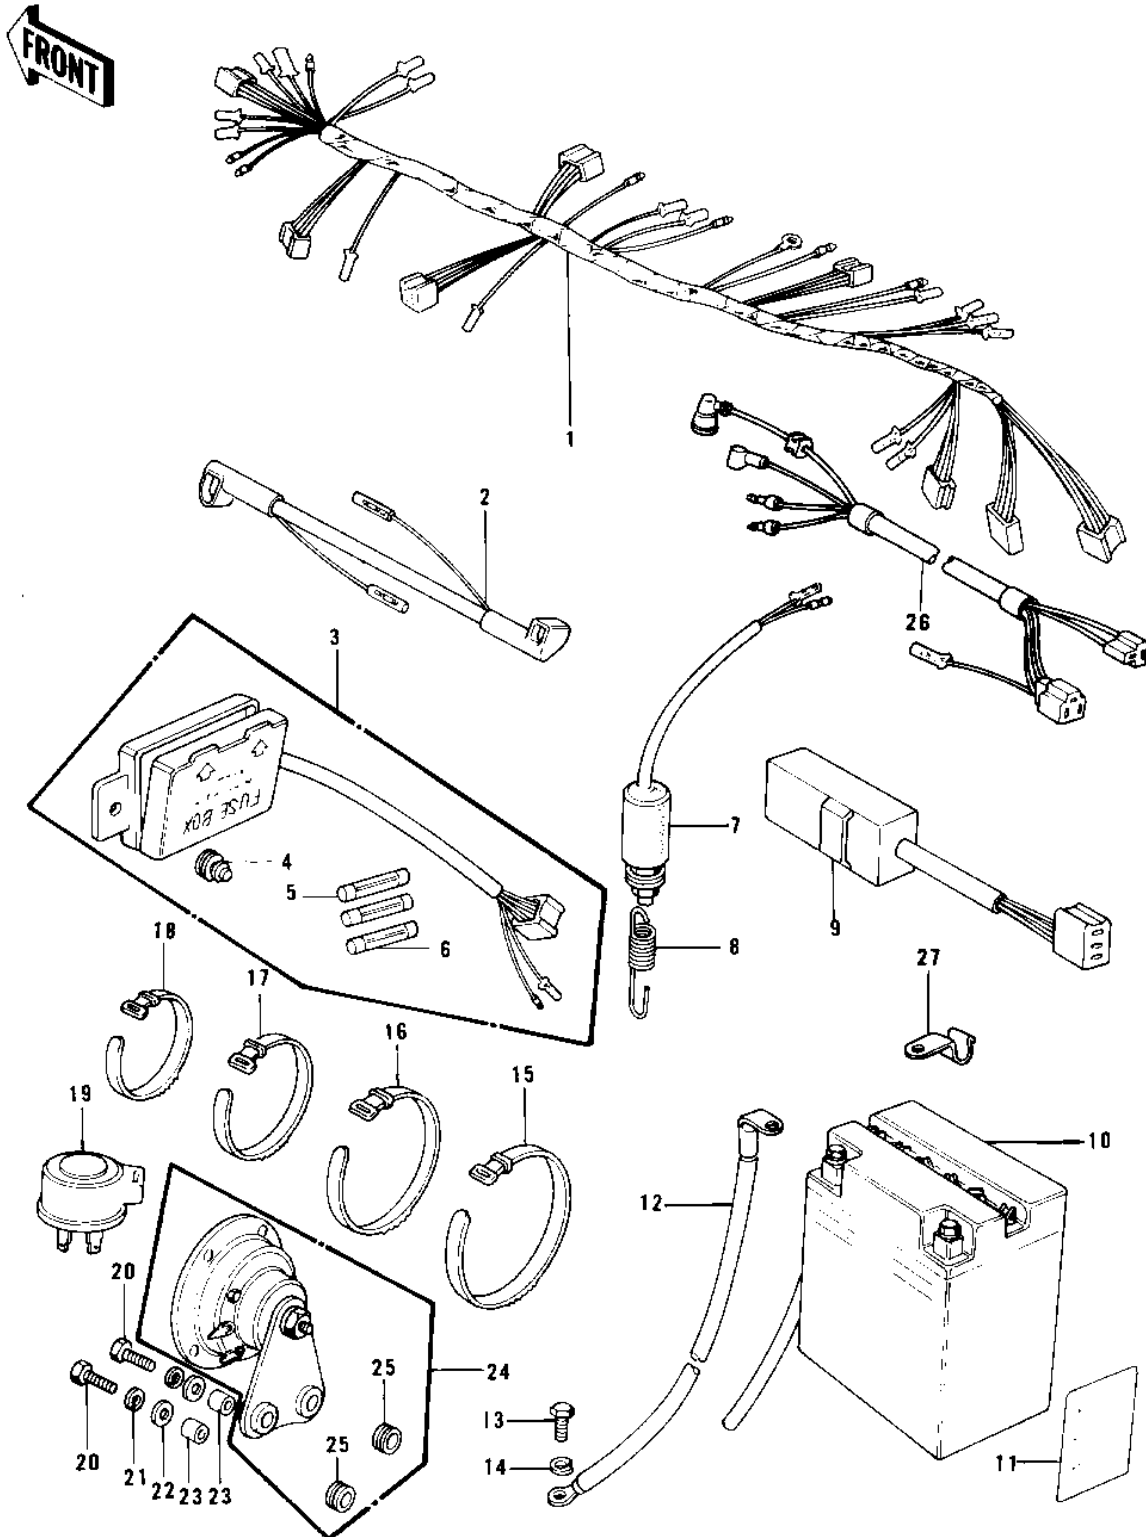

1978 KZ750-B3

PARTS DIAGRAM CHASSIS ELECTRICAL EQUIPMENT

1978 KZ750-B3

PARTS LIST

CHASSIS ELECTRICAL EQUIPMENT

ITEM NAME

PART NUMBER

QUANTITY
