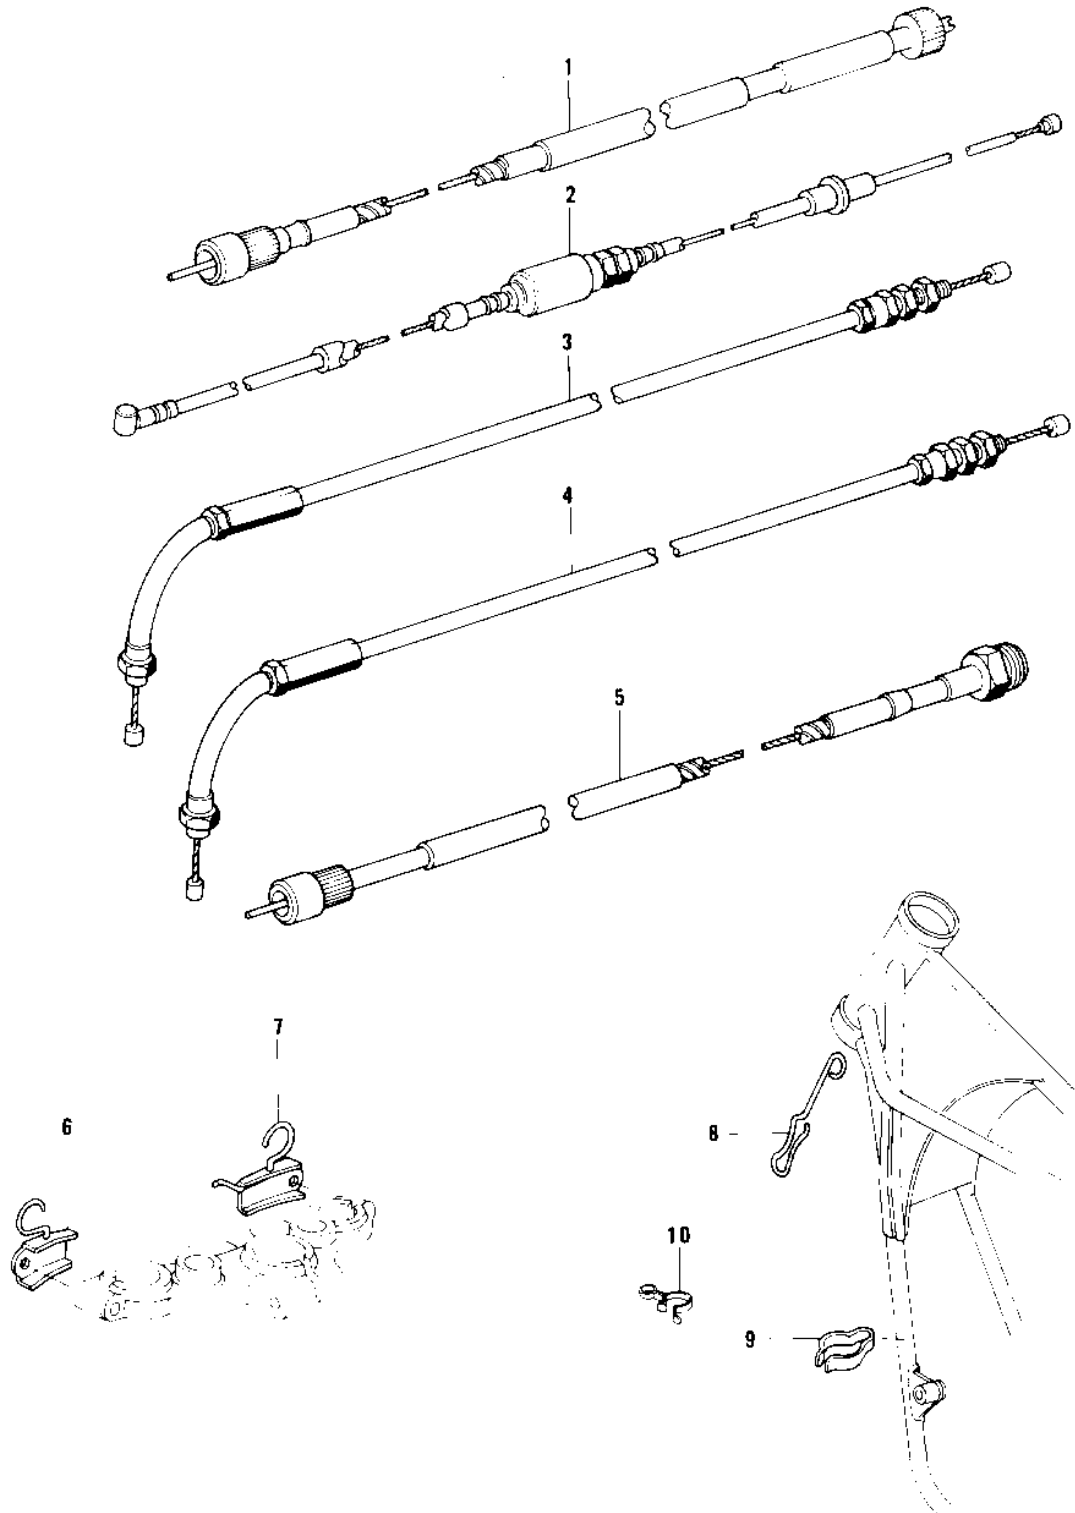

1977 KZ750-B2

PARTS DIAGRAM

CABLES

10

1977 KZ750-B2

PARTS LIST

CABLES

Kawasaki

Let the Good Times Roll®

ITEM NAME

PART NUMBER

QUANTITY
