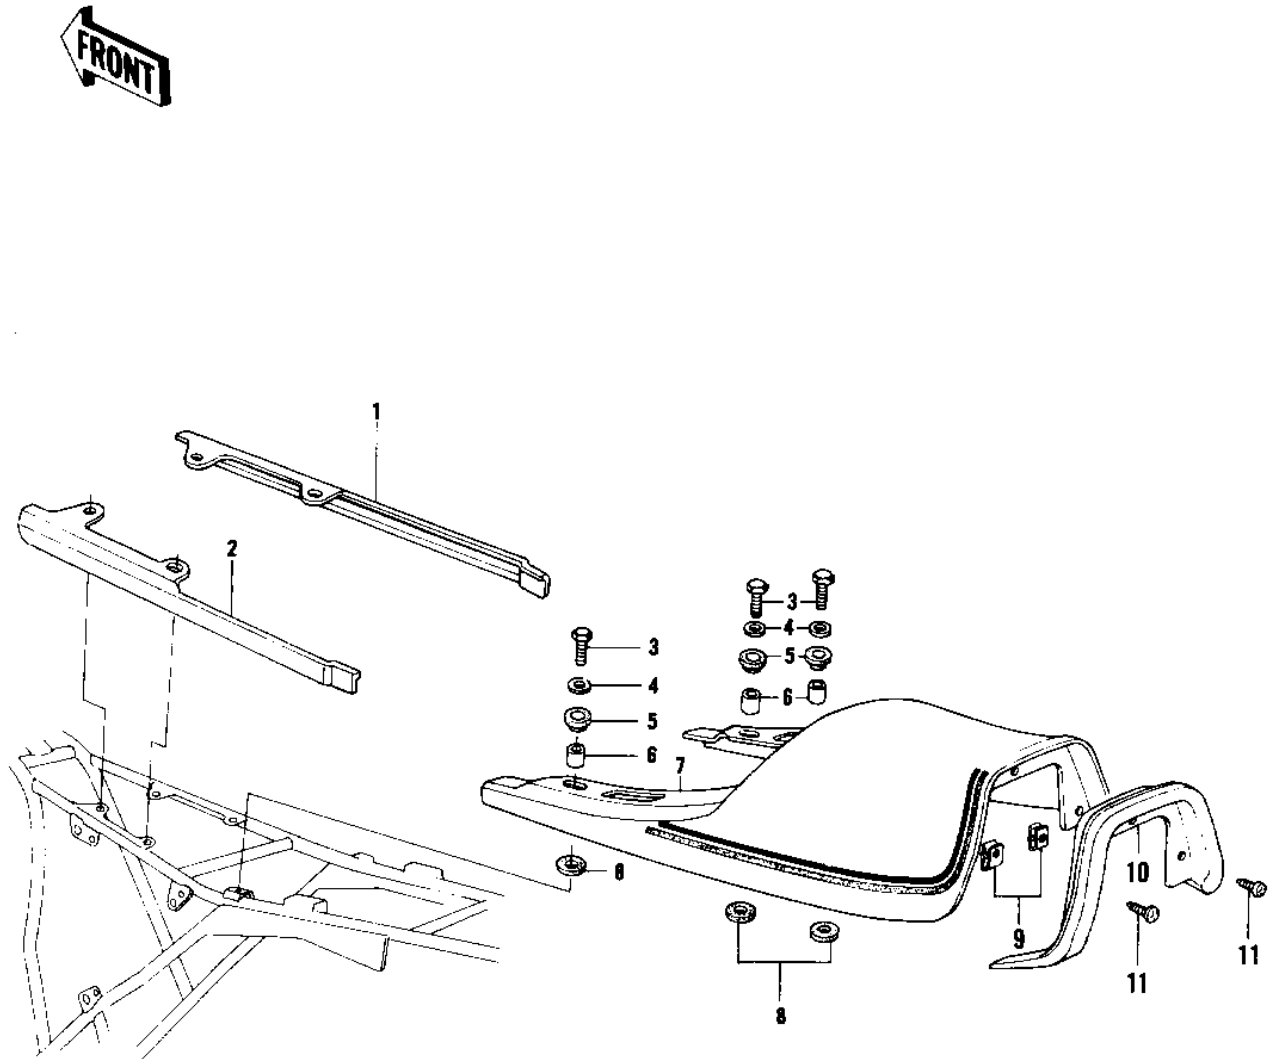

1978 KZ750-B3

PARTS DIAGRAM

SEAT COVER

Ref

1

1

1024-83

1978 KZ750-B3

PARTS LIST SEAT COVER

ITEM NAME

PART NUMBER

QUANTITY
