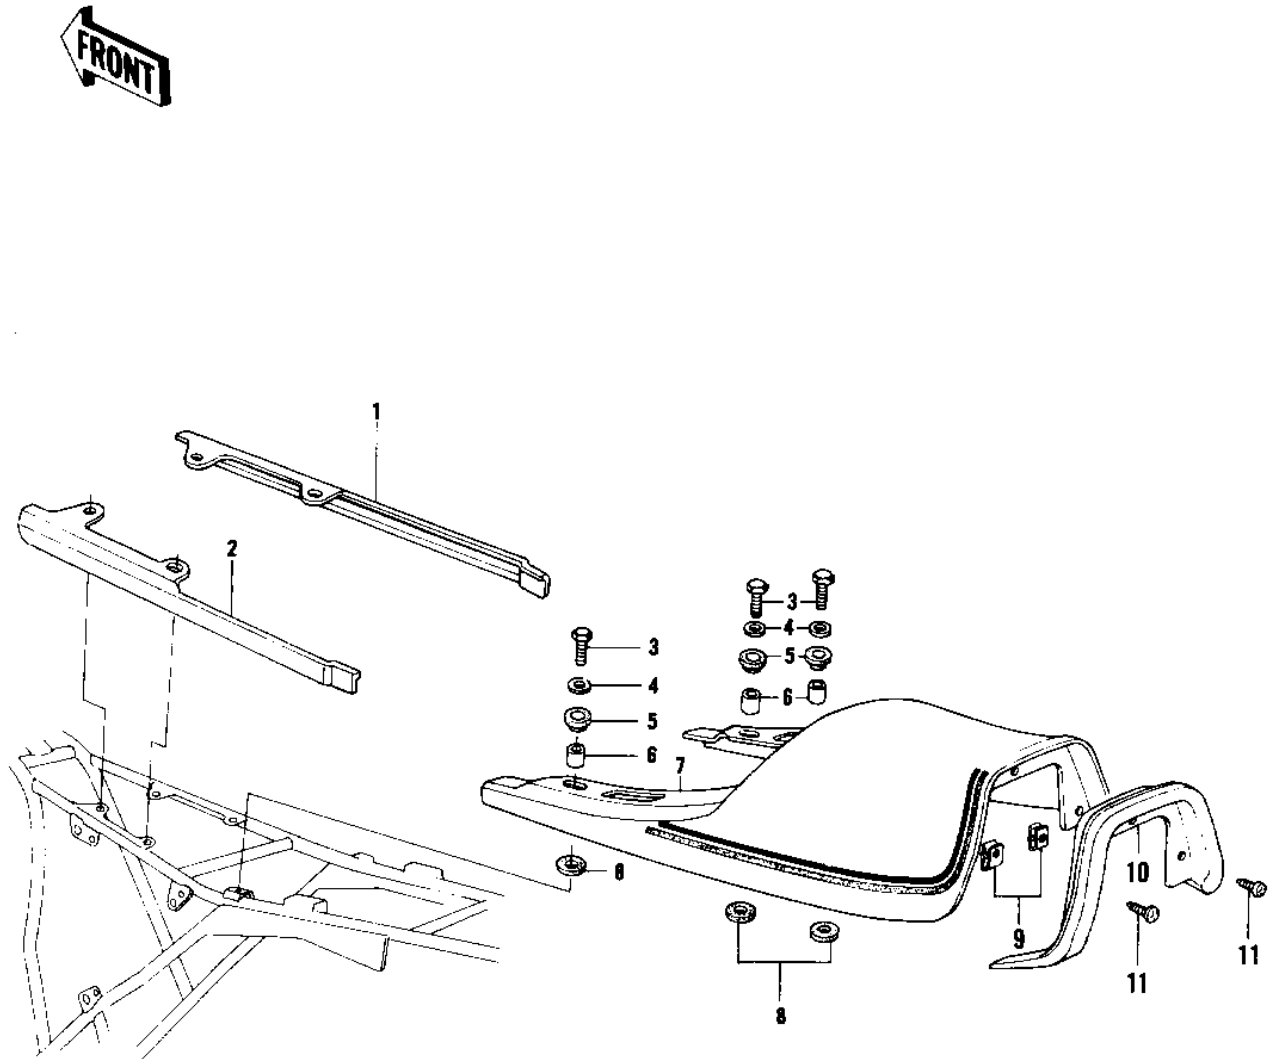

1977 KZ750-B2

PARTS DIAGRAM

SEAT COVER

Ref

1

1

1024-83

1977 KZ750-B2

PARTS LIST

SEAT COVER

Kawasaki

Let the Good Times Roll®

ITEM NAME

PART NUMBER

QUANTITY
