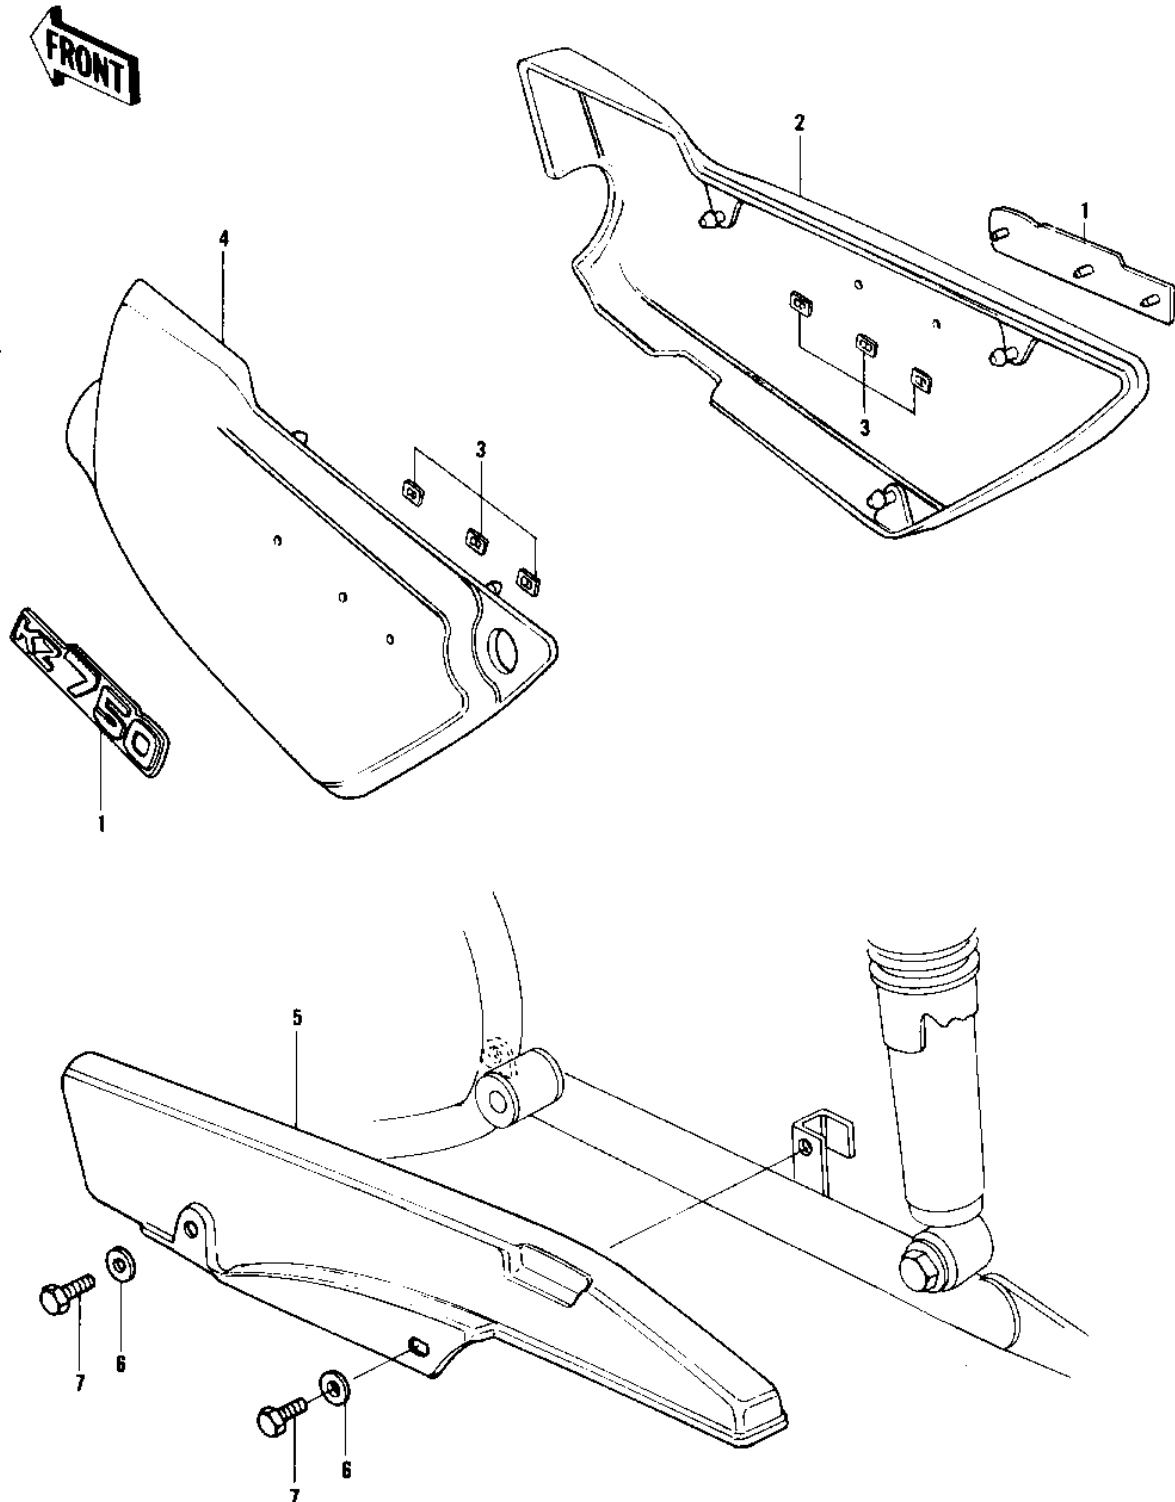

1978 KZ750-B3

PARTS DIAGRAM

SIDE COVERS/CHAIN COVER

1978 KZ750-B3

PARTS LIST

SIDE COVERS/CHAIN COVER

Kawasaki

Let the Good Times Roll®

ITEM NAME

PART NUMBER

QUANTITY
