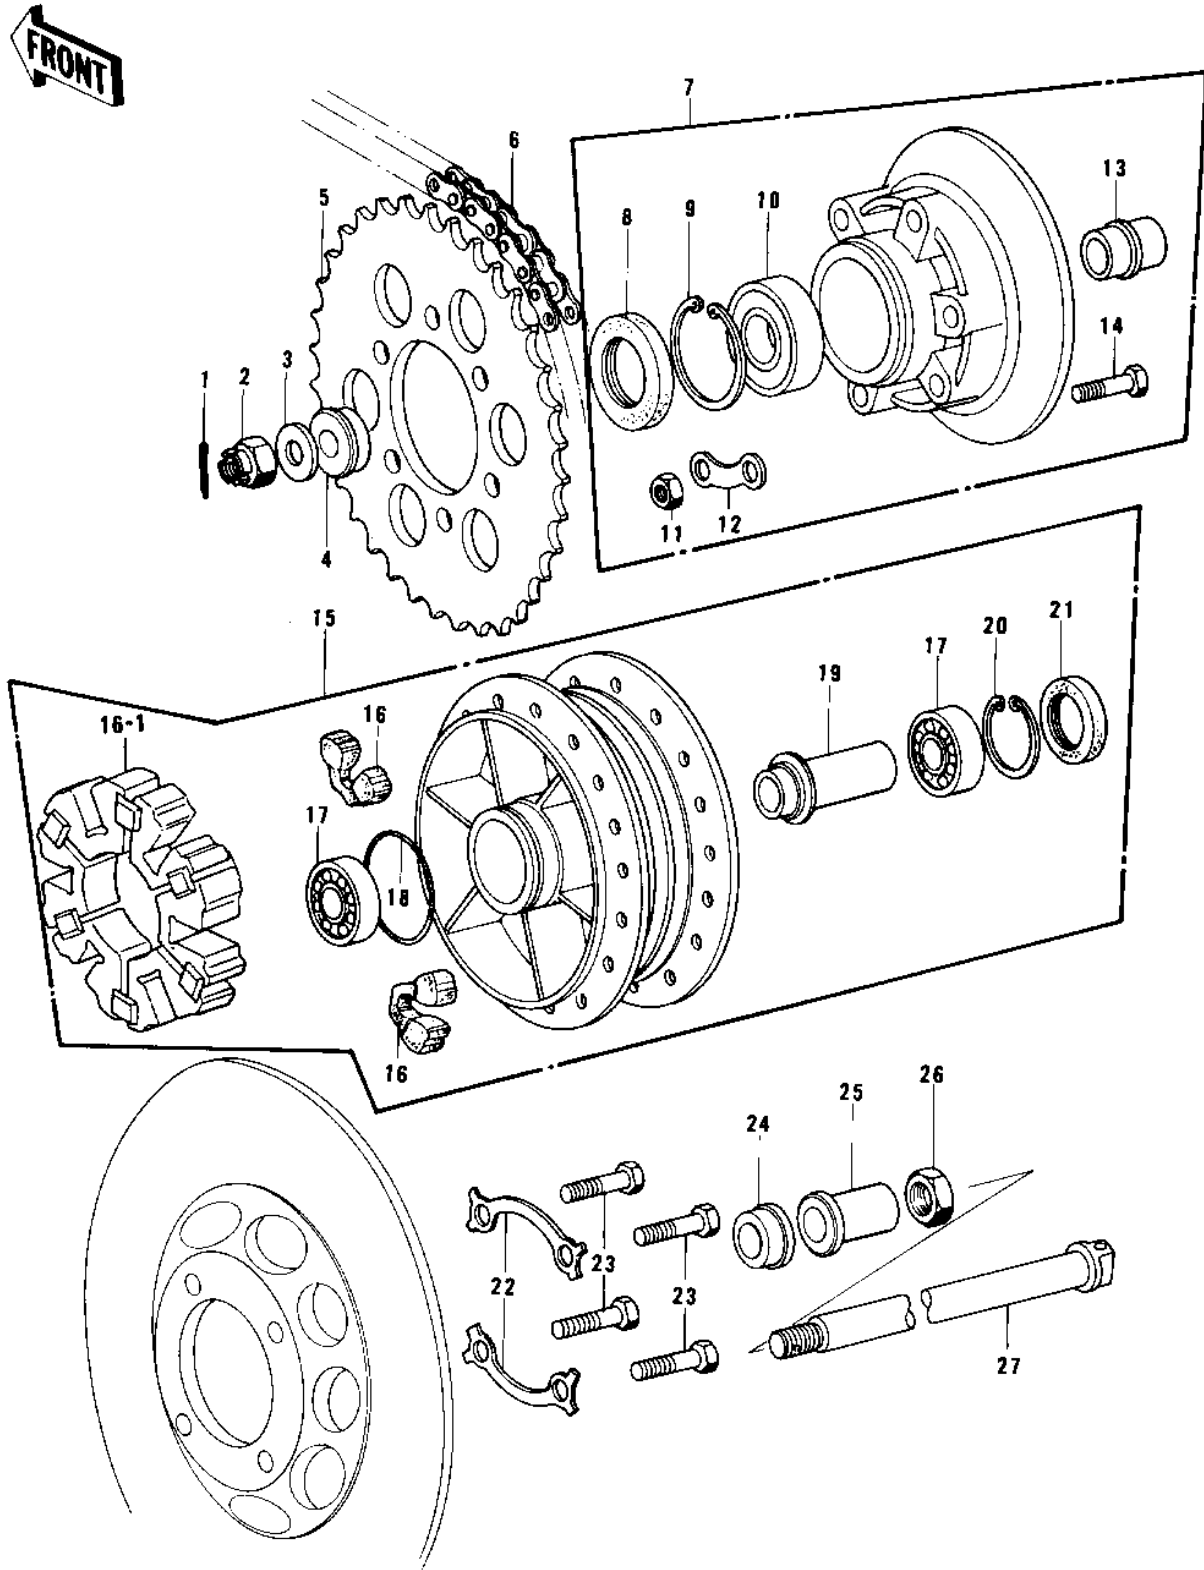

1978 KZ750-B3

PARTS DIAGRAM REAR HUB/CHAIN

1978 KZ750-B3

PARTS LIST REAR HUB/CHAIN

ITEM NAME	PART NUMBER	QUANTITY
-----------	-------------	----------
