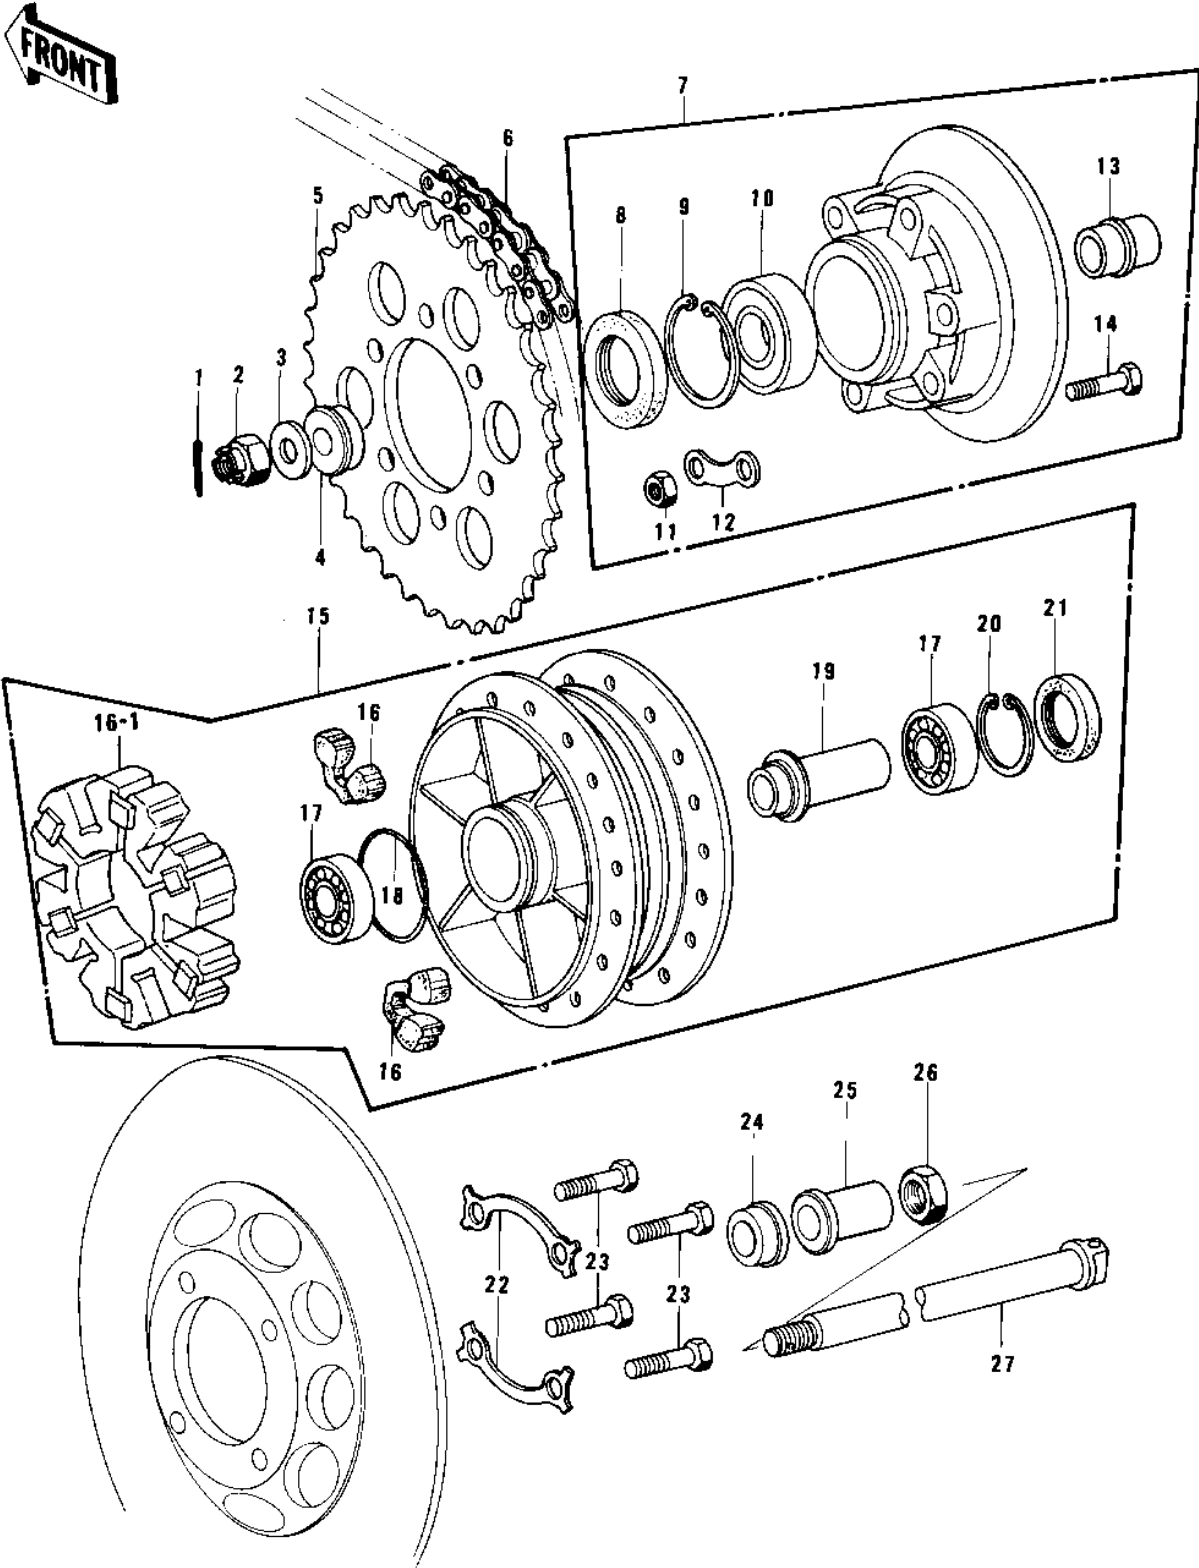

# 1977 KZ750-B2

## PARTS DIAGRAM REAR HUB/CHAIN

## PARTS LIST REAR HUB/CHAIN

**ITEM NAME**

**PART NUMBER**

**QUANTITY**

---