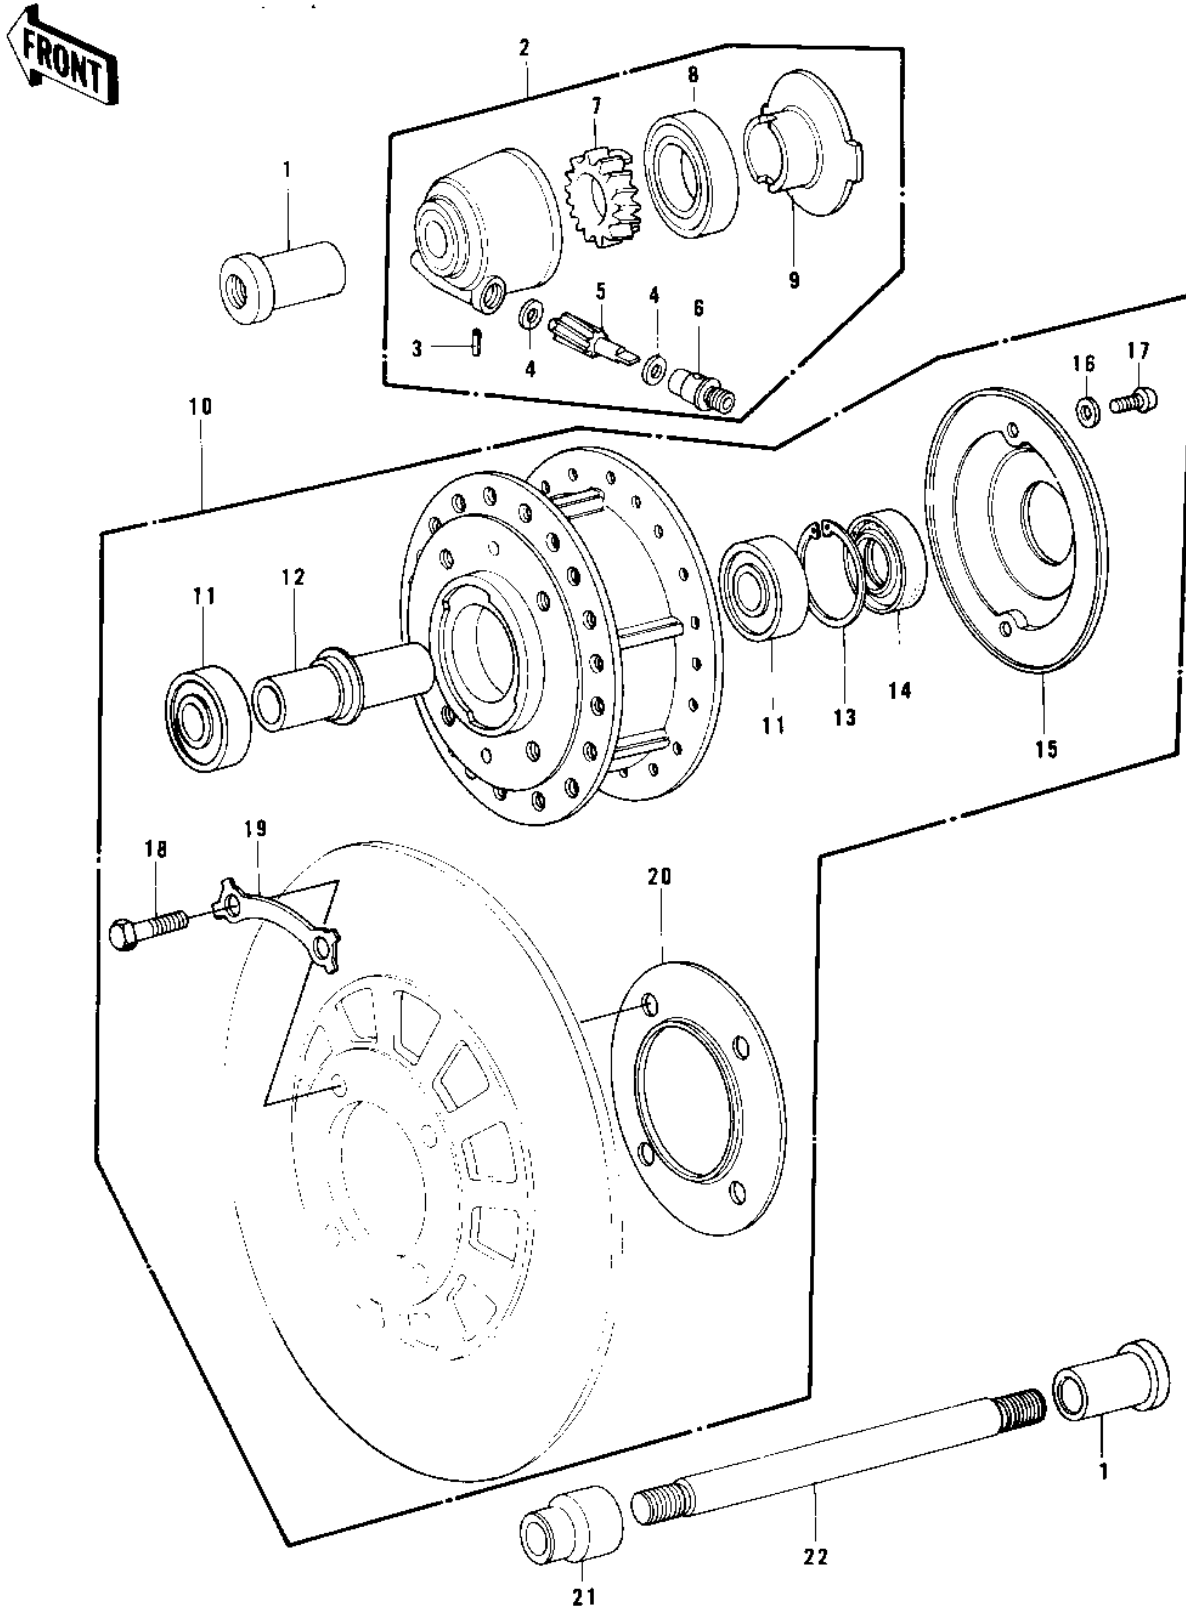

1978 KZ750-B3

PARTS DIAGRAM

FRONT HUB

1978 KZ750-B3

PARTS LIST

FRONT HUB

Kawasaki

Let the Good Times Roll®

ITEM NAME

PART NUMBER

QUANTITY
