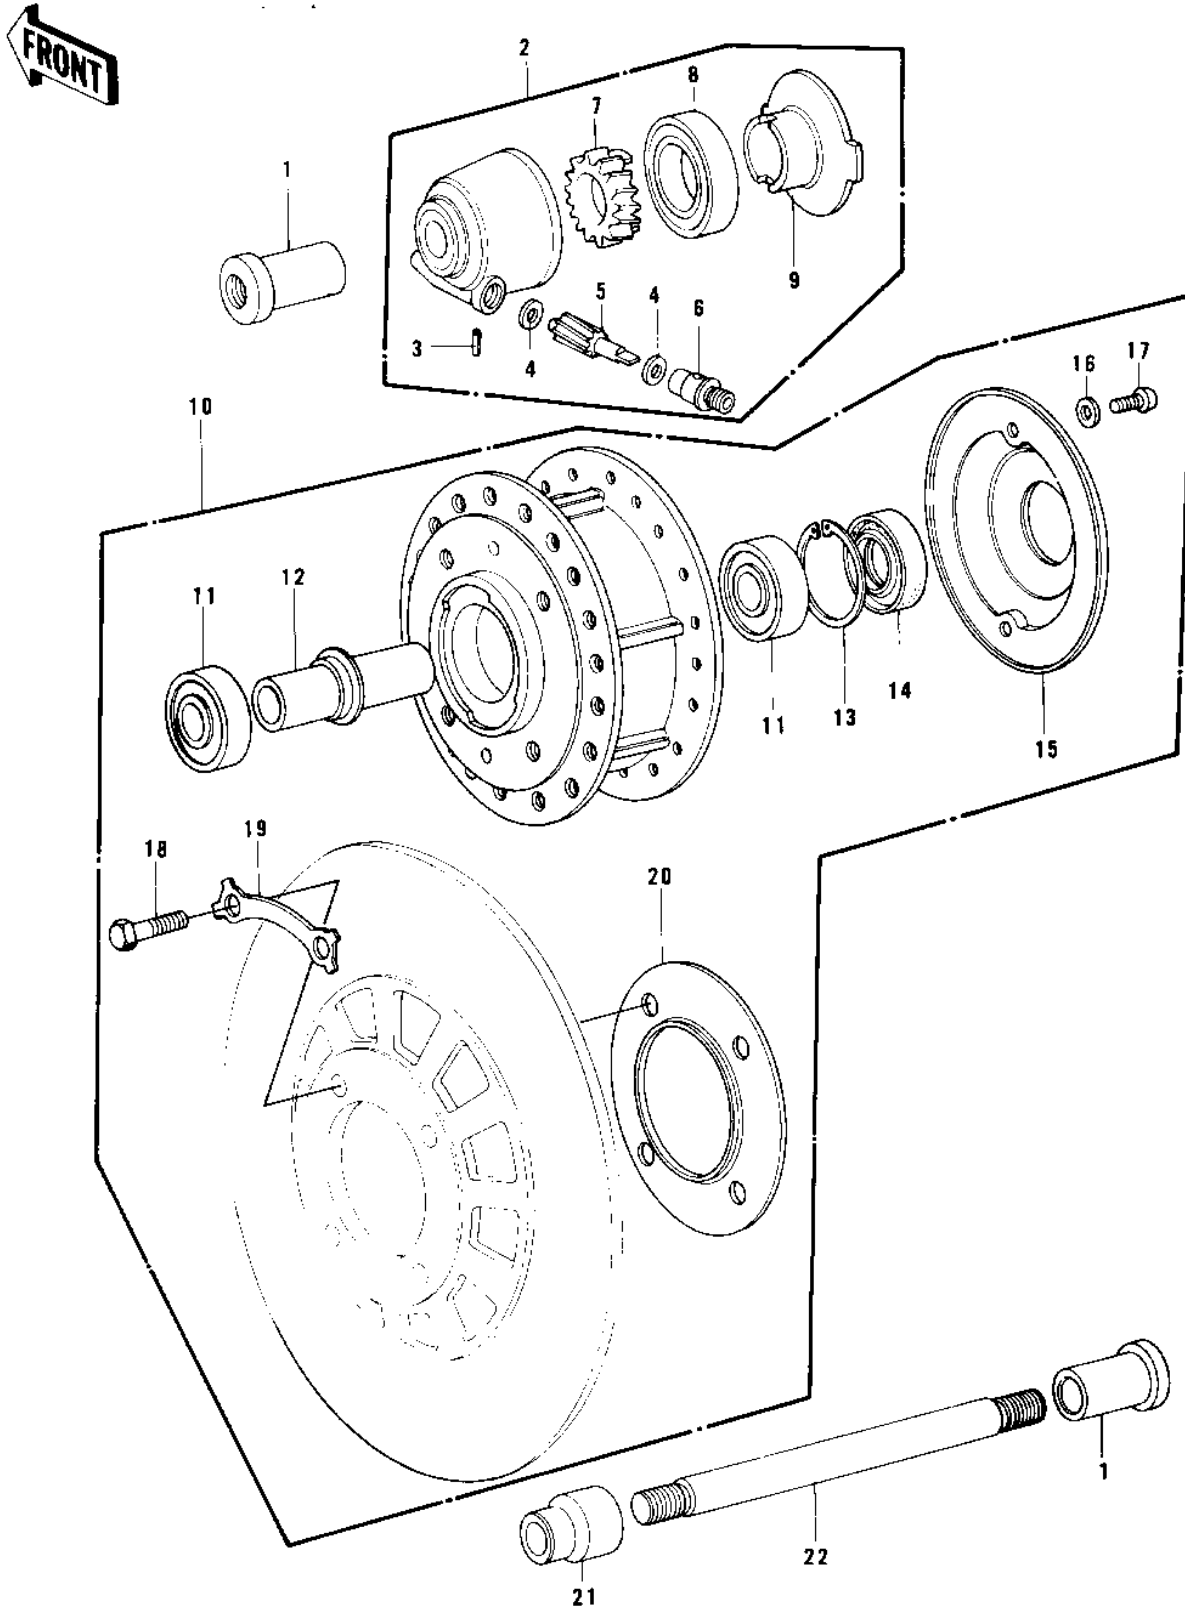

1977 KZ750-B2

PARTS DIAGRAM

FRONT HUB

1977 KZ750-B2

PARTS LIST

FRONT HUB

Kawasaki

Let the Good Times Roll®

ITEM NAME

PART NUMBER

QUANTITY
