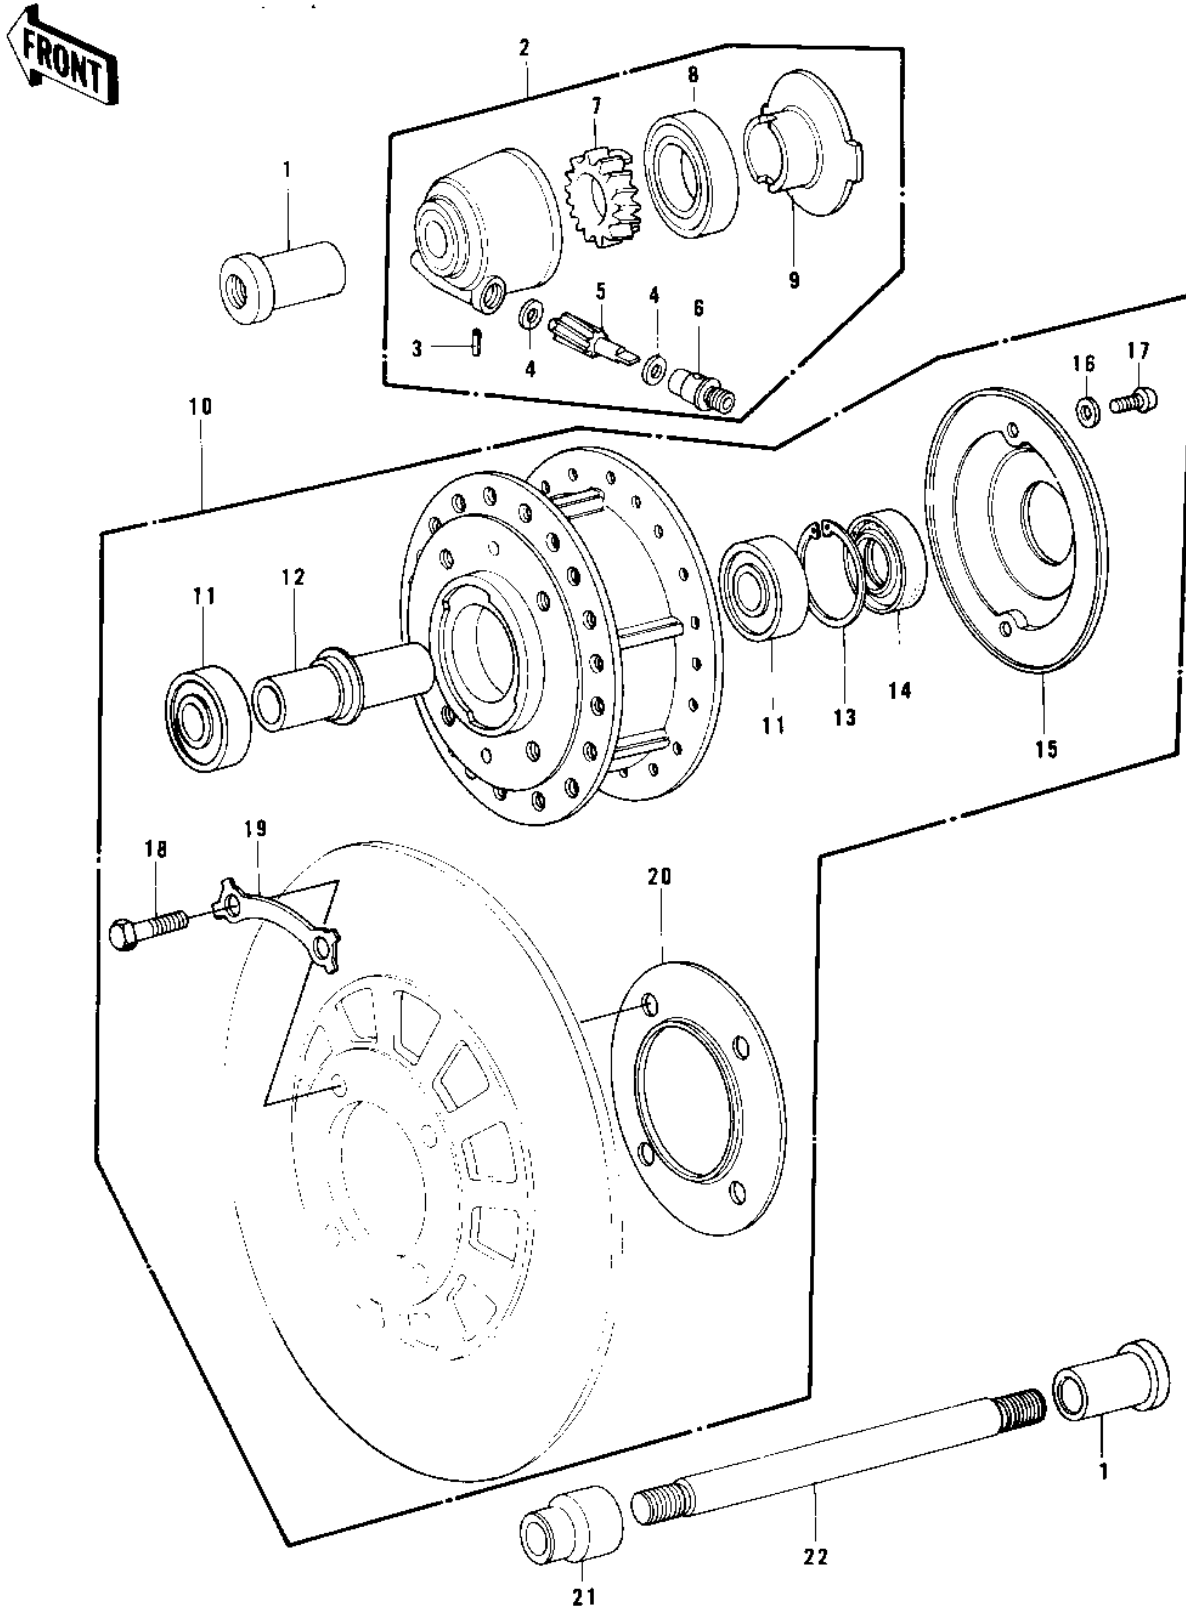

1976 KZ750-B1

PARTS DIAGRAM

FRONT HUB

1976 KZ750-B1

PARTS LIST

FRONT HUB

Kawasaki

Let the Good Times Roll®

ITEM NAME

PART NUMBER

QUANTITY
