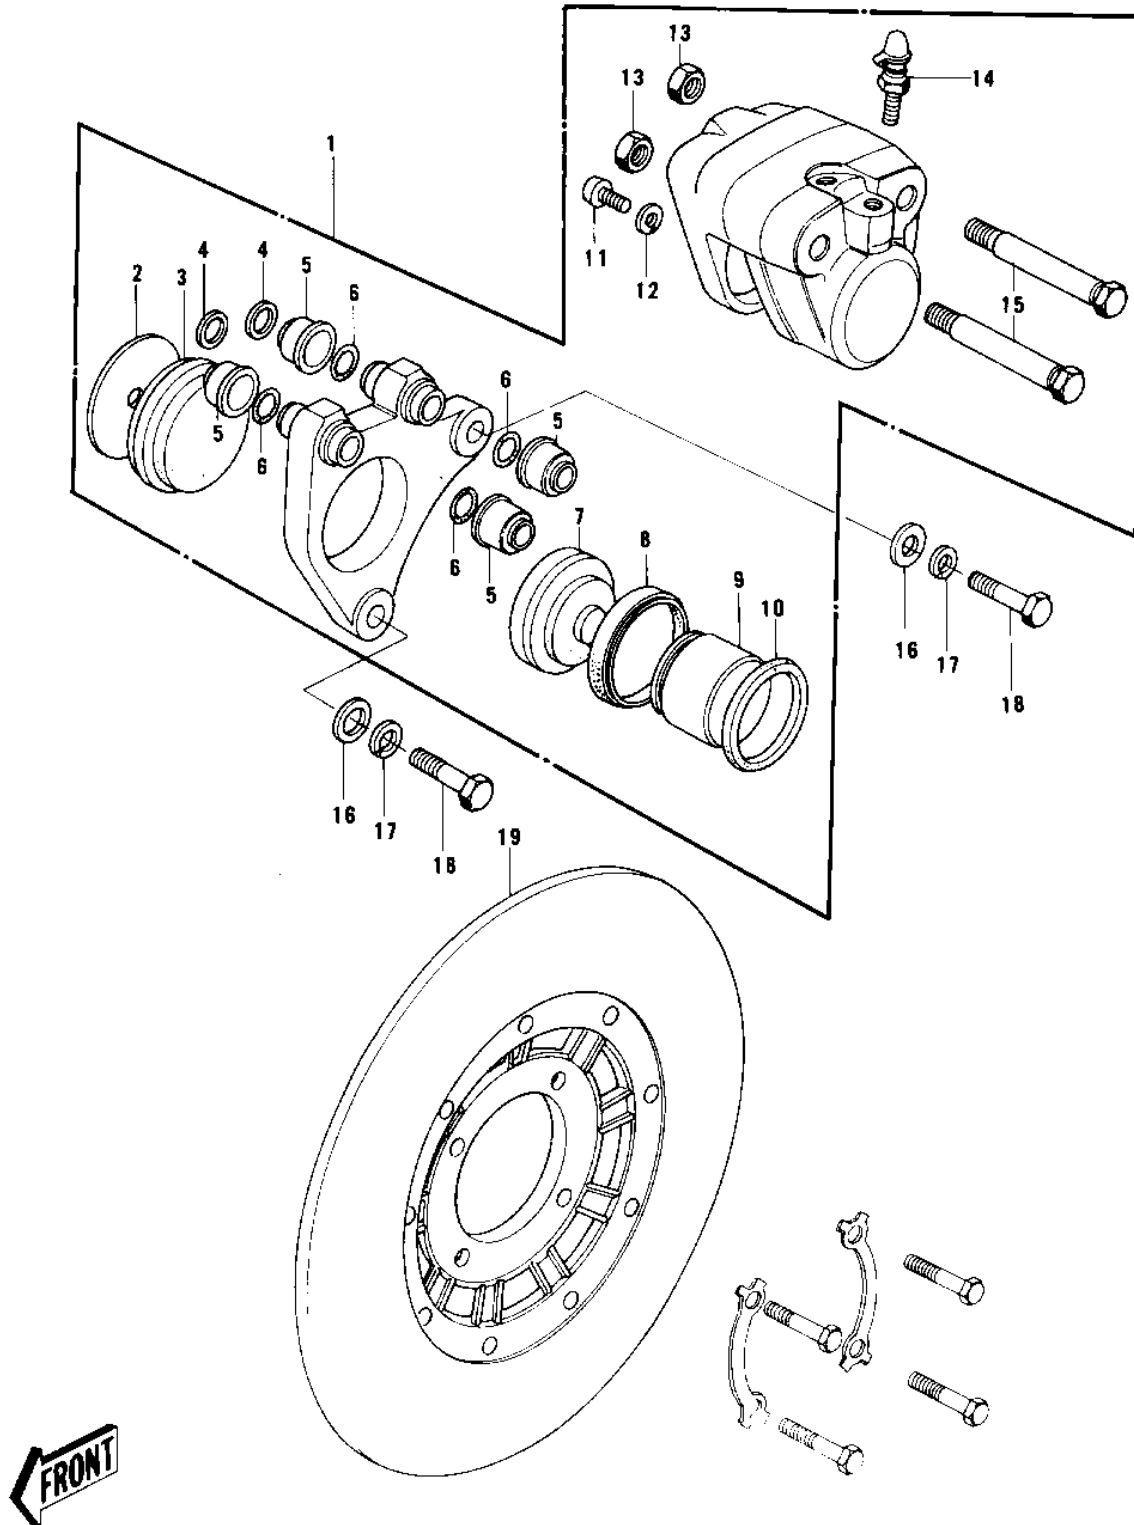

1977 KZ750-B2

PARTS DIAGRAM FRONT BRAKE

1977 KZ750-B2

PARTS LIST FRONT BRAKE

ITEM NAME	PART NUMBER	QUANTITY
-----------	-------------	----------
