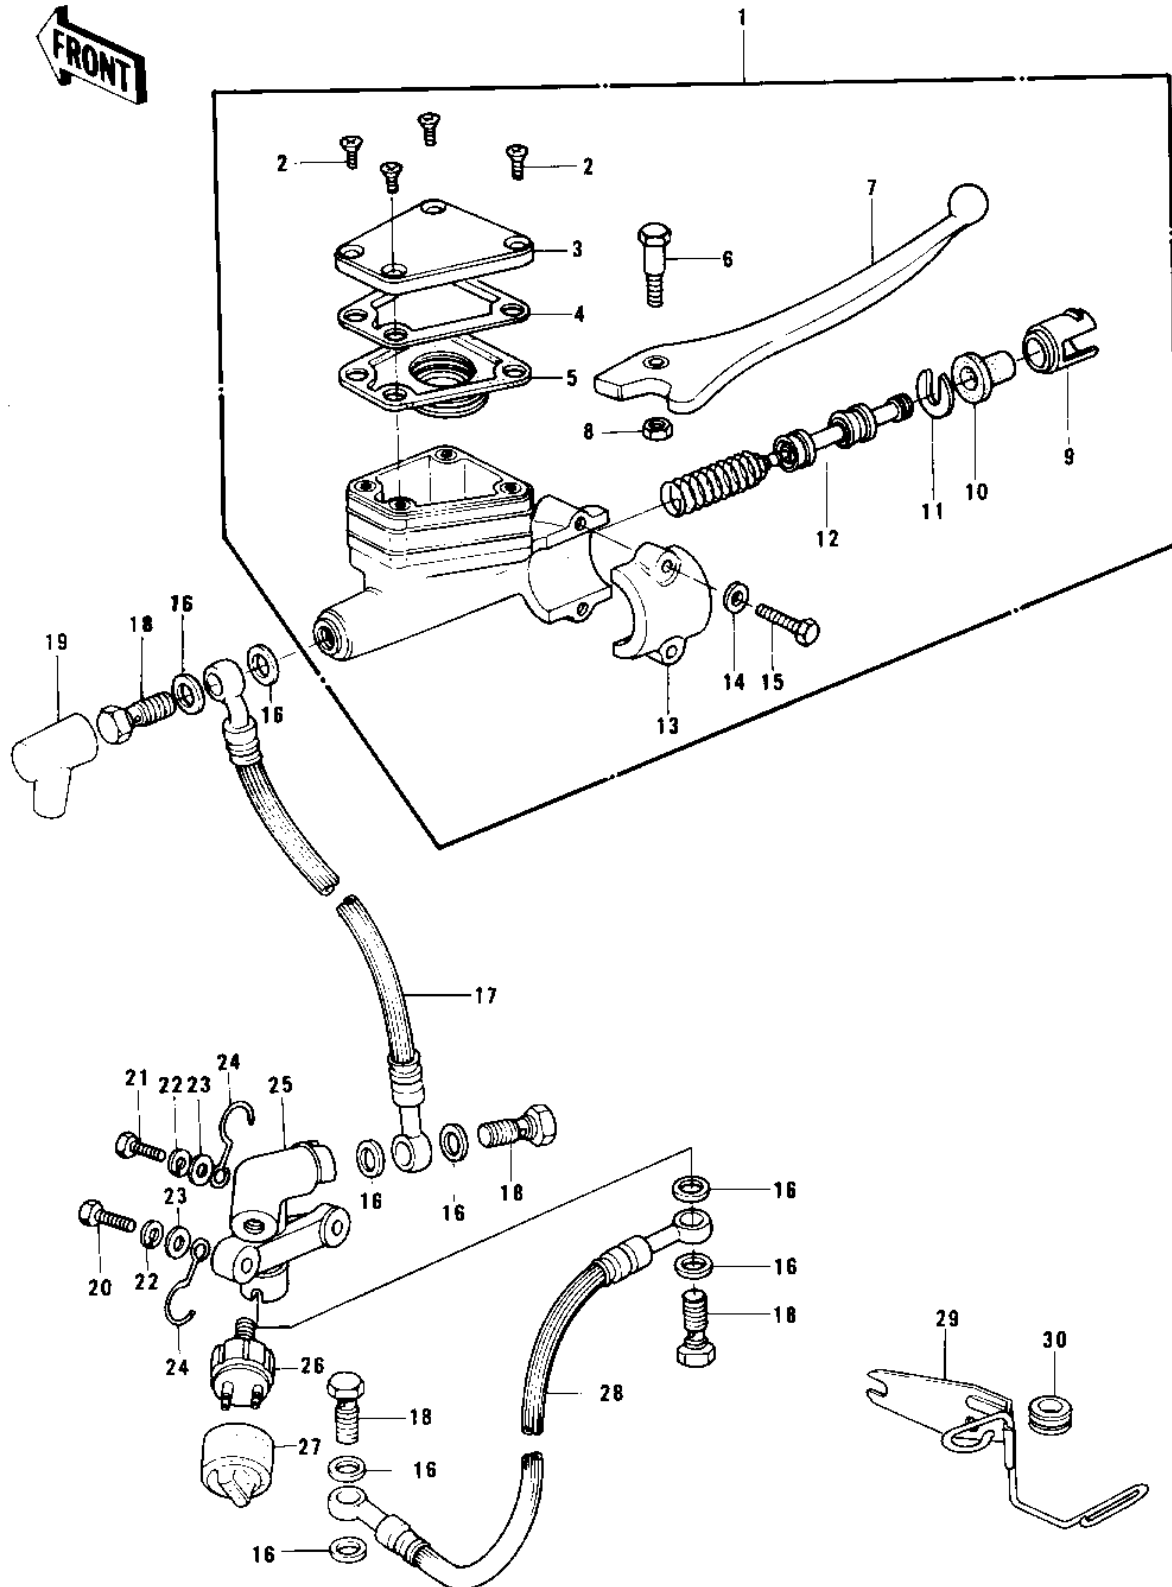

1976 KZ750-B1

PARTS DIAGRAM

FRONT MASTER CYLINDER (KZ750-B3/B4)

10:

K:

1976 KZ750-B1

PARTS LIST

FRONT MASTER CYLINDER (KZ750-B3/B4)

ITEM NAME	PART NUMBER	QUANTITY
-----------	-------------	----------
