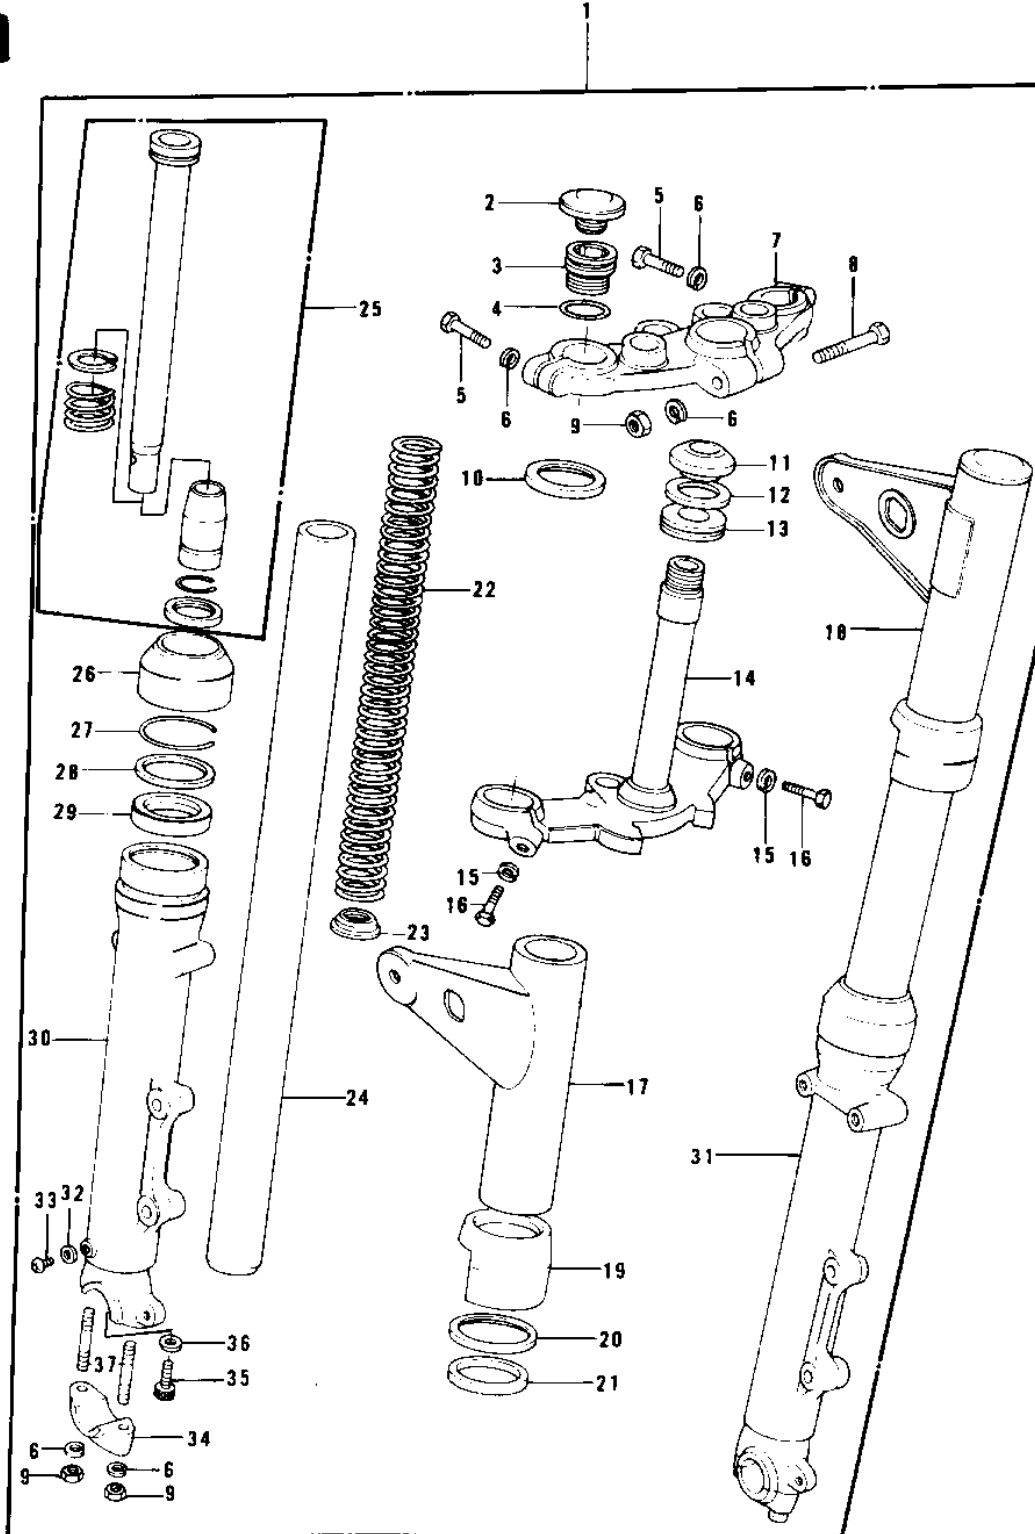

1976 KZ750-B1

PARTS DIAGRAM

FRONT FORK (KZ750-B3/B4)

KZ750

1976 KZ750-B1

PARTS LIST

FRONT FORK (KZ750-B3/B4)

ITEM NAME

PART NUMBER

QUANTITY
