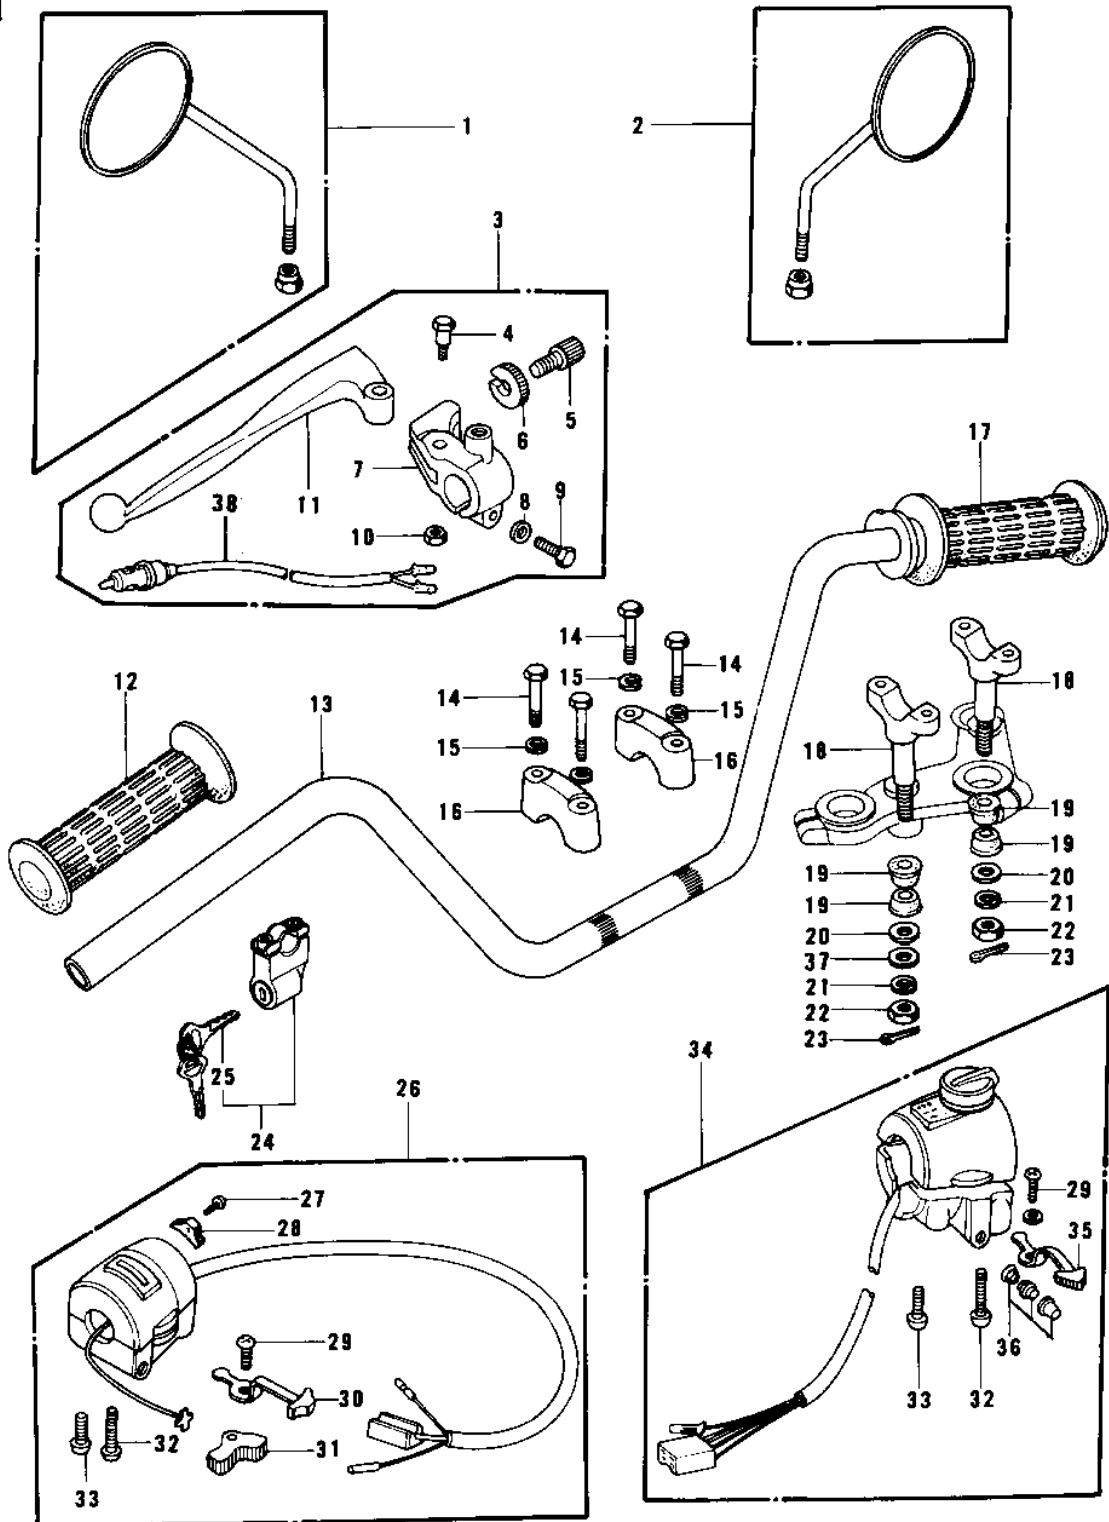

1978 KZ750-B3

PARTS DIAGRAM HANDLEBAR

FRONT

1978 KZ750-B3

PARTS LIST HANDLEBAR

ITEM NAME

PART NUMBER

QUANTITY
