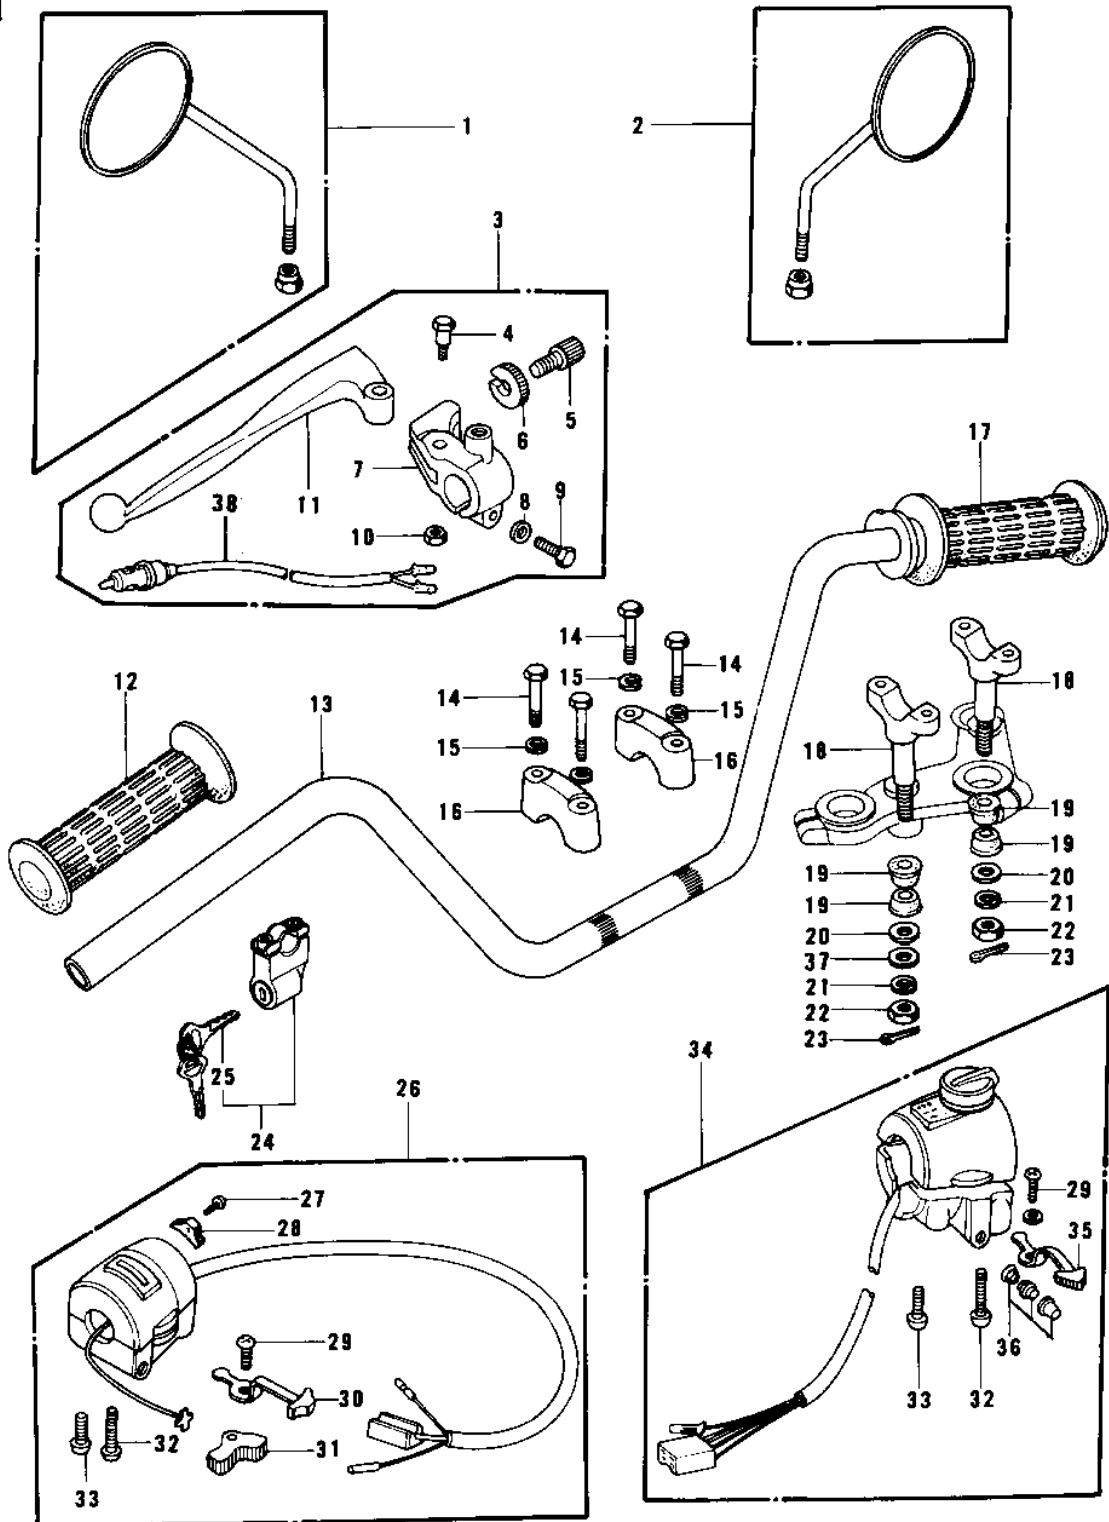

1977 KZ750-B2

PARTS DIAGRAM HANDLEBAR

1977 KZ750-B2

PARTS LIST HANDLEBAR

ITEM NAME

PART NUMBER

QUANTITY
