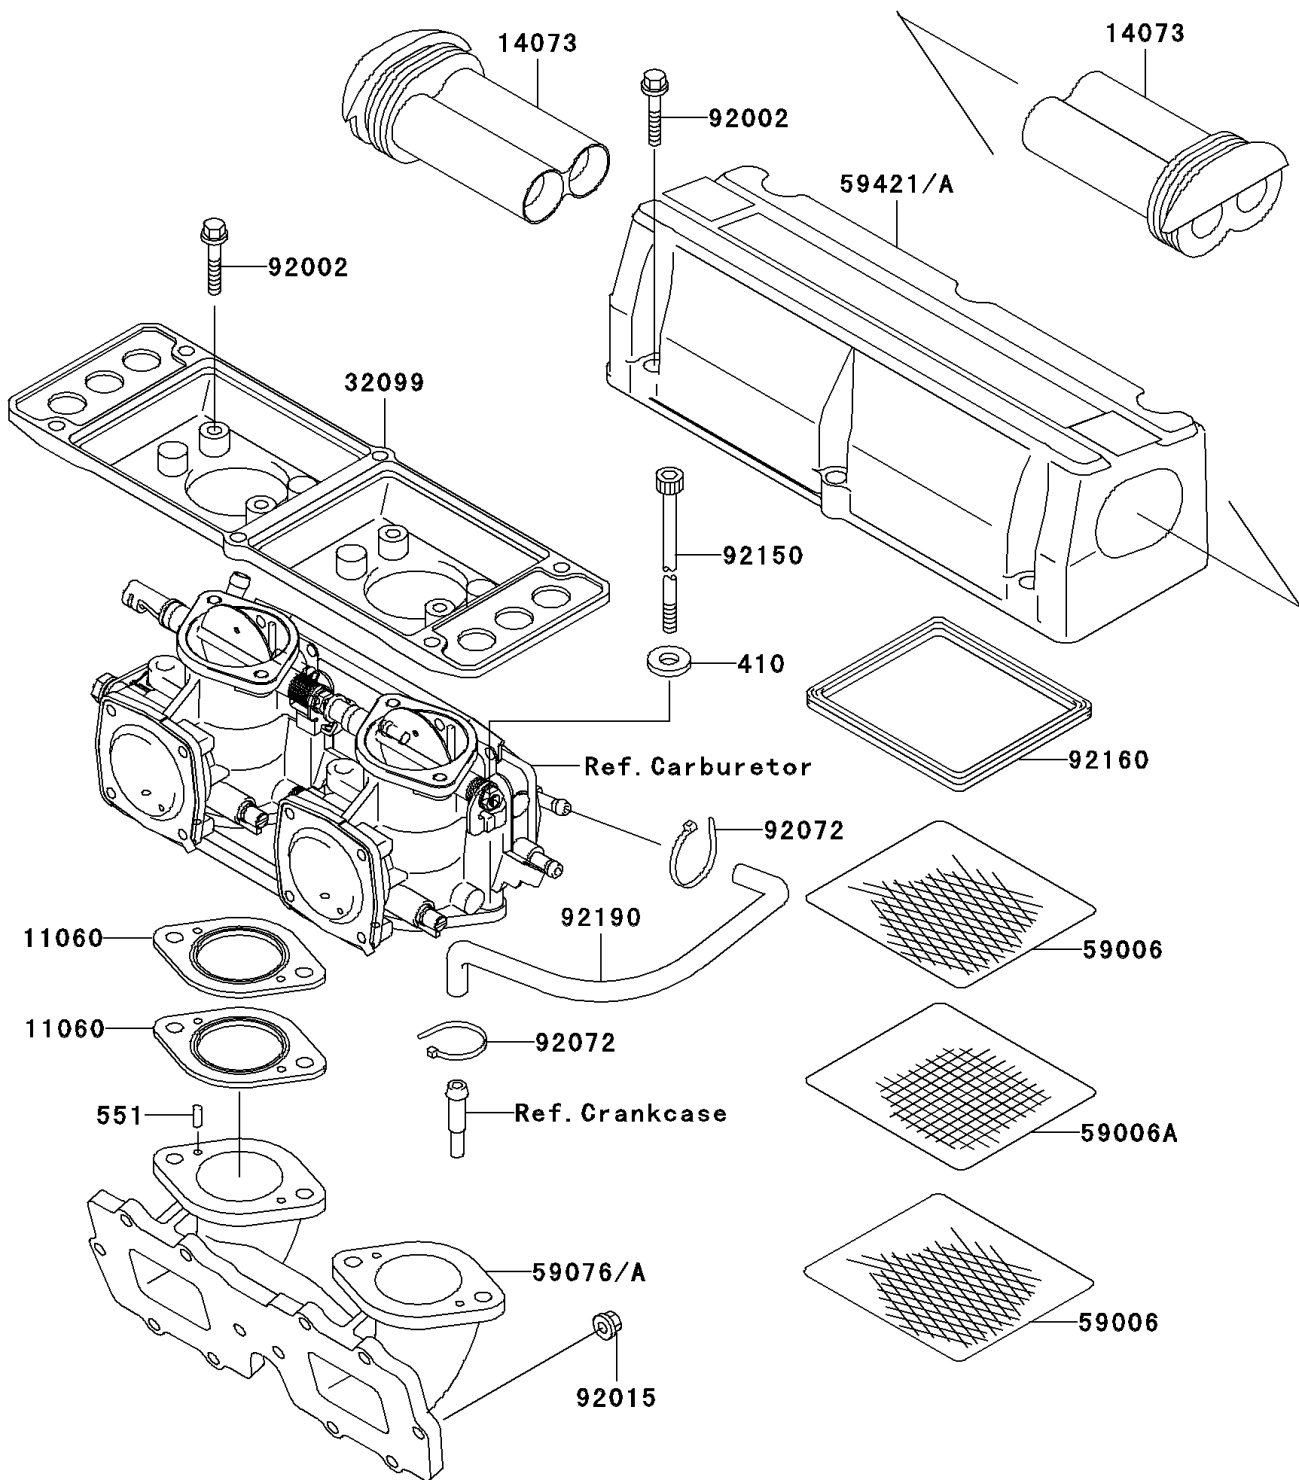

2004 800 SX-R

PARTS DIAGRAM

Flame Arrester

E1614

2004 800 SX-R

PARTS LIST

Flame Arrester

Kawasaki

Let the Good Times Roll®

ITEM NAME

PART NUMBER

QUANTITY
