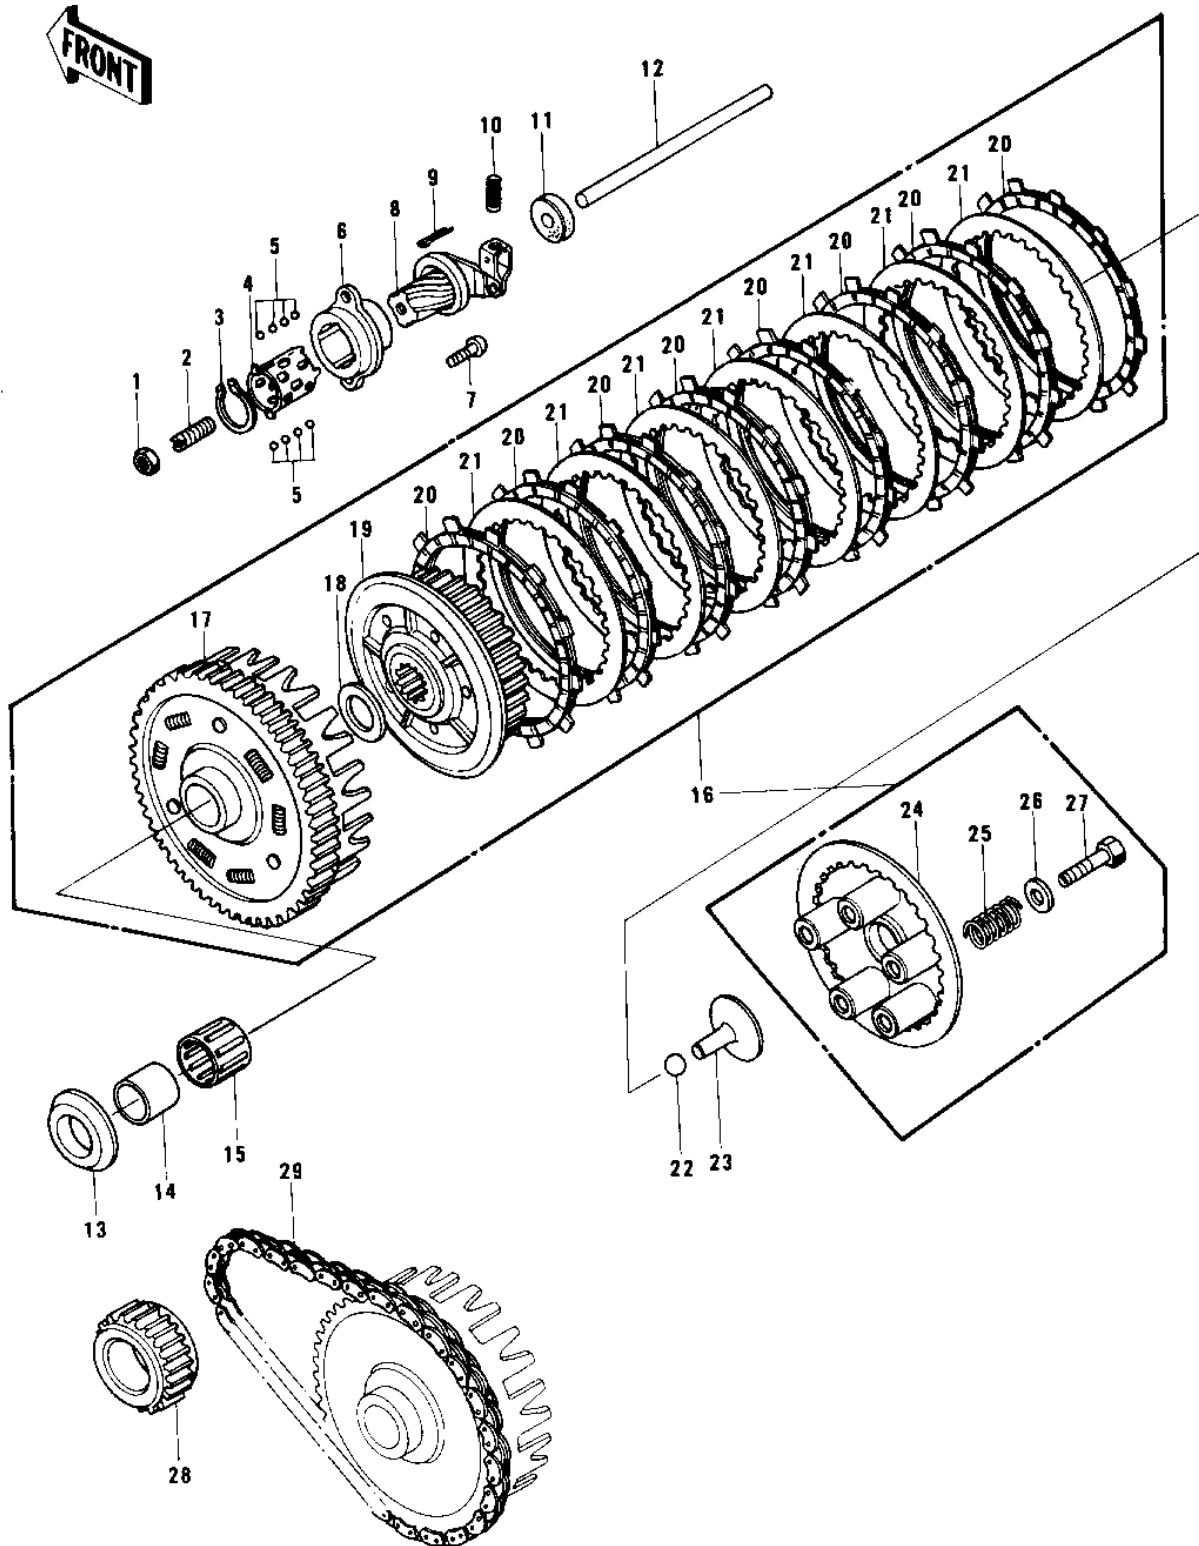

1978 KZ750-B3

PARTS DIAGRAM

CLUTCH

F
—

1978 KZ750-B3

PARTS LIST

CLUTCH

Kawasaki

Let the Good Times Roll®

ITEM NAME

PART NUMBER

QUANTITY
