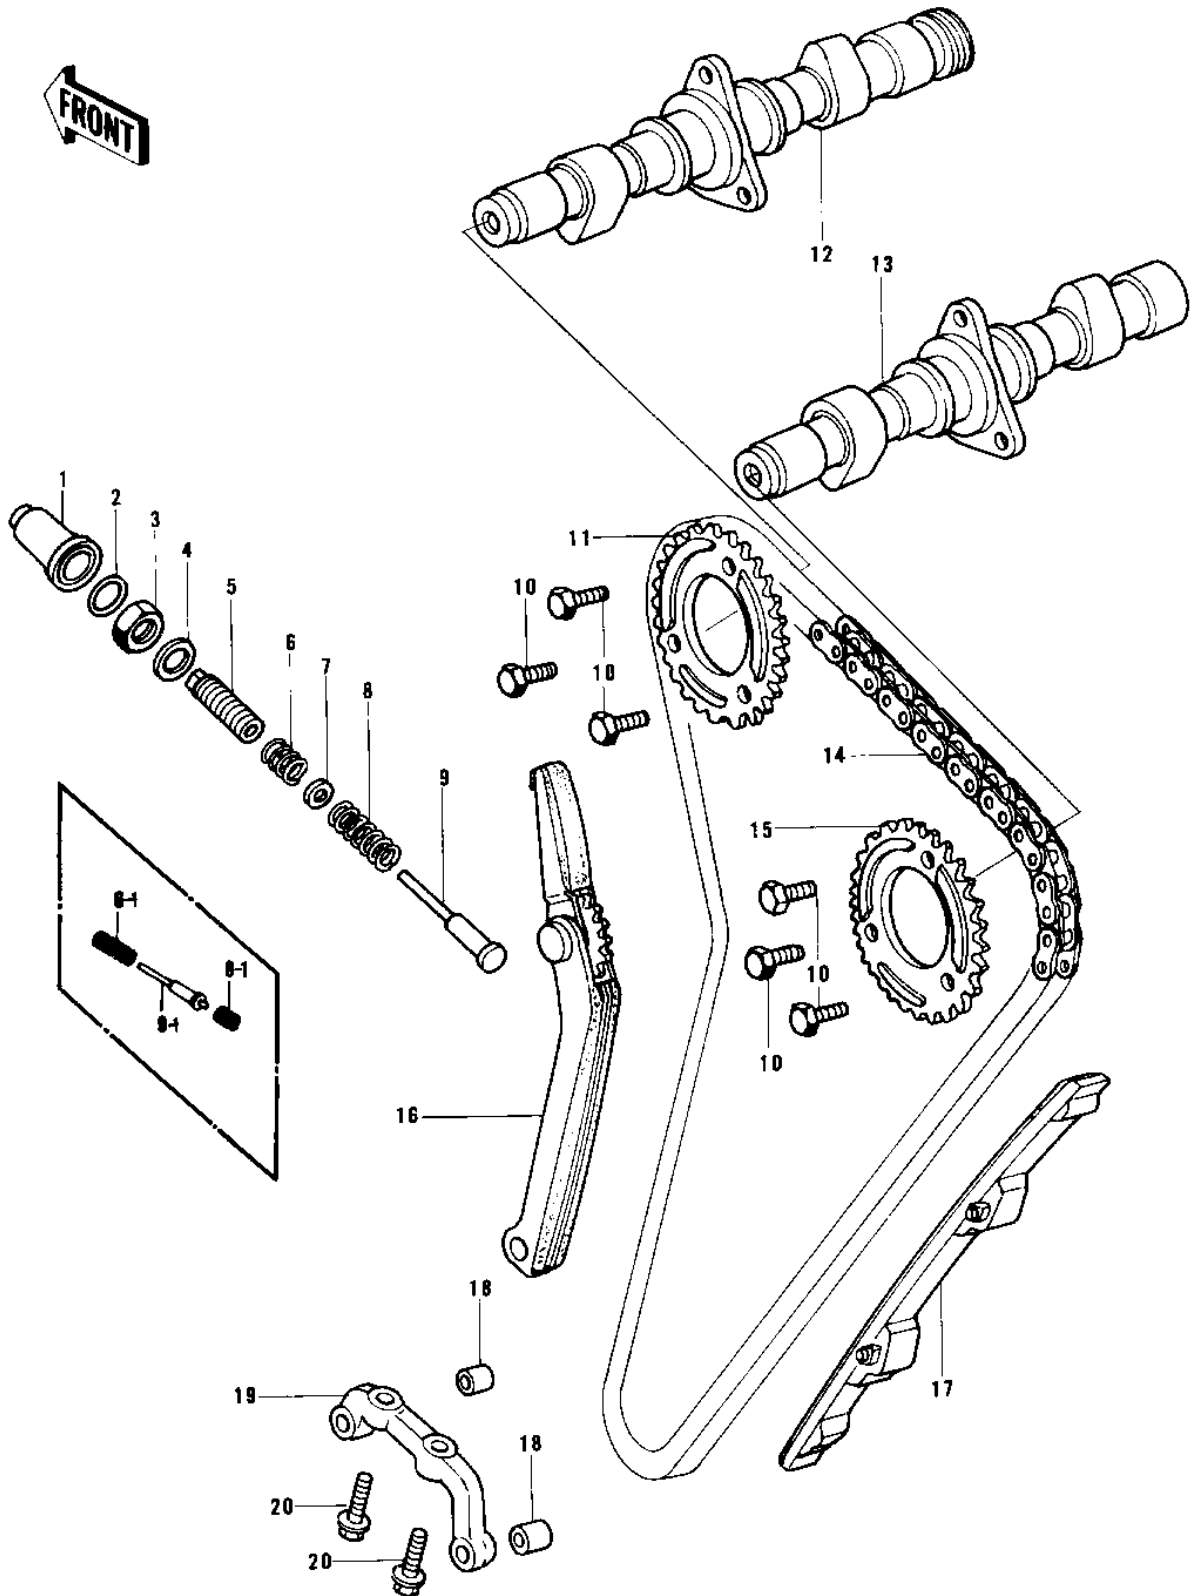

1976 KZ750-B1

PARTS DIAGRAM

CAMSHAFTS/CHAIN/TENSIONER

100

1976 KZ750-B1

PARTS LIST

CAMSHAFTS/CHAIN/TENSIONER

ITEM NAME

PART NUMBER

QUANTITY
