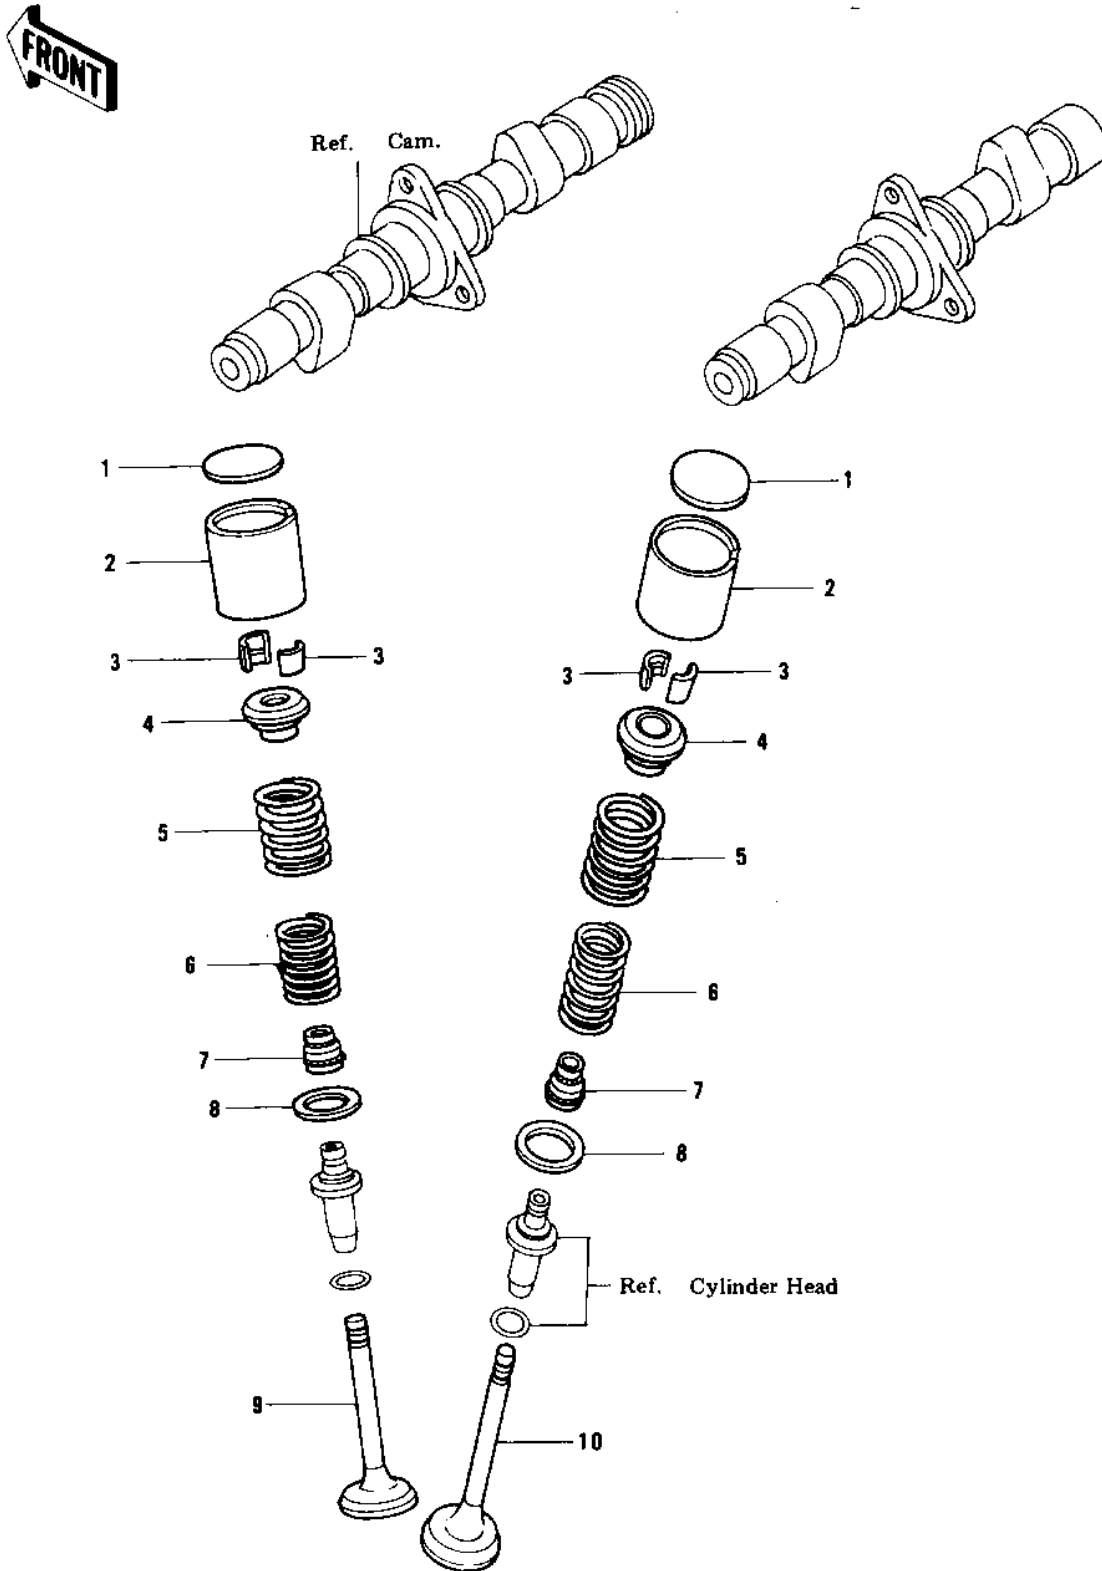

1976 KZ750-B1

PARTS DIAGRAM

VALVES

1976 KZ750-B1

PARTS LIST

VALVES

Kawasaki

Let the Good Times Roll®

ITEM NAME

PART NUMBER

QUANTITY
