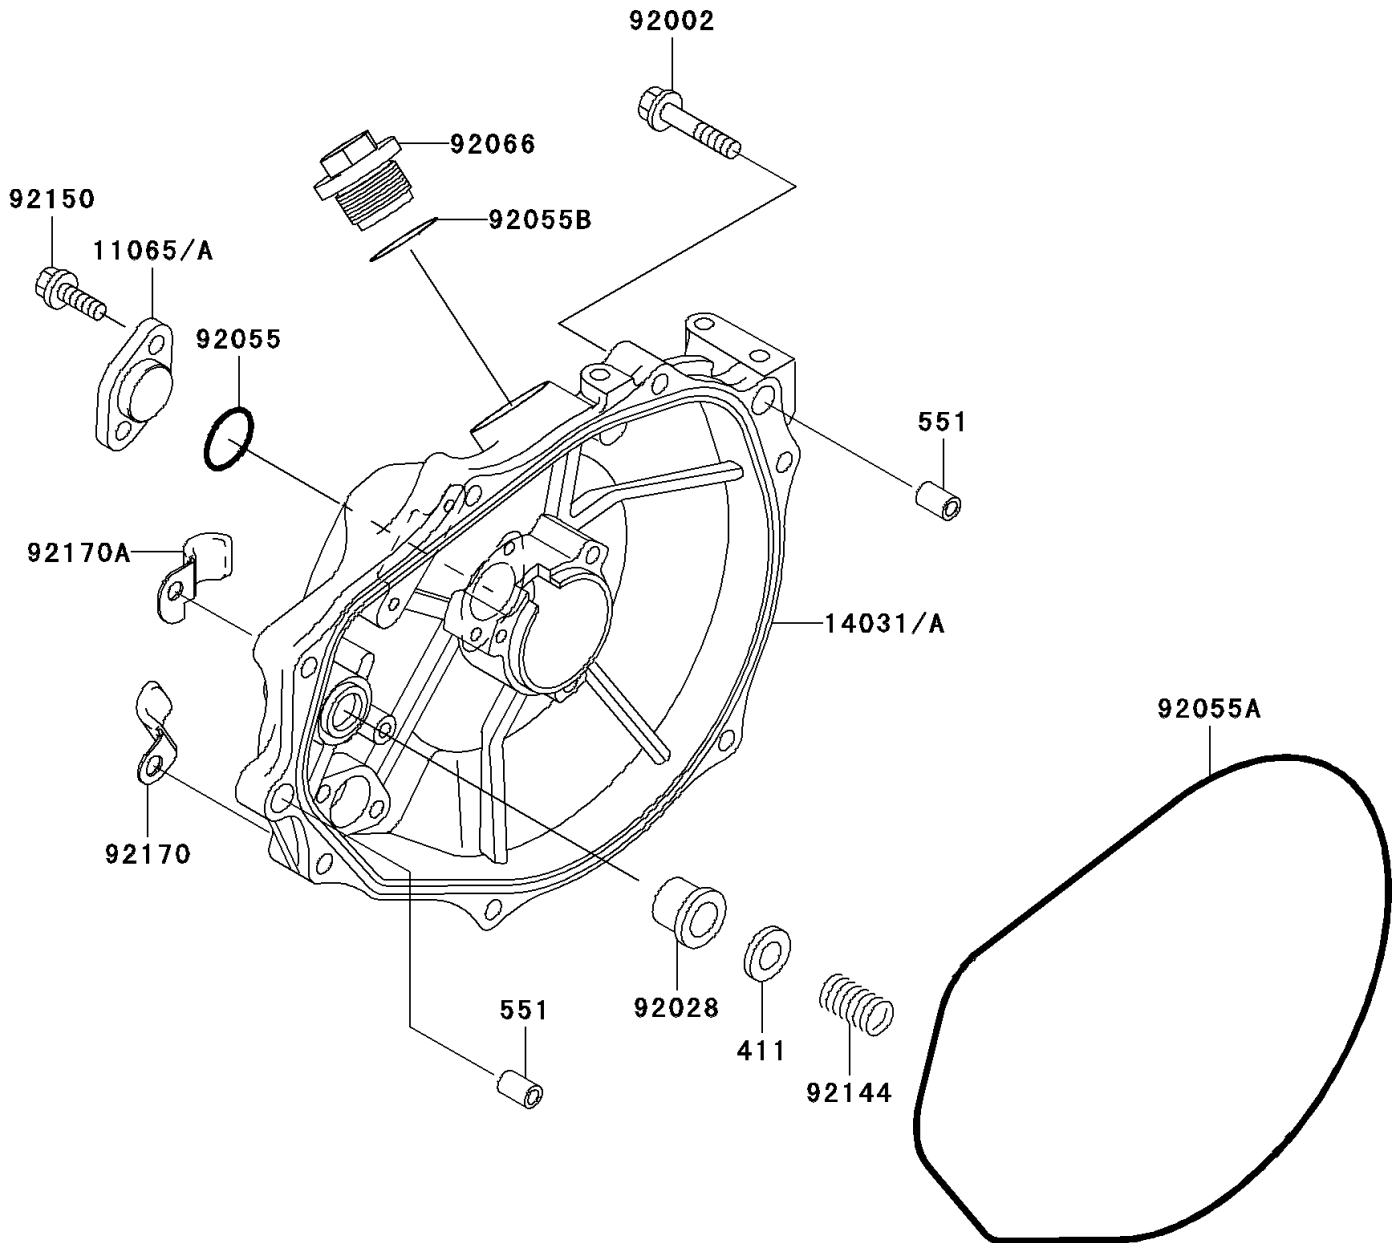

2005 800 SX-R

PARTS DIAGRAM

Engine Cover(s)

E1431

2005 800 SX-R

PARTS LIST

Engine Cover(s)

ITEM NAME

PART NUMBER

QUANTITY
