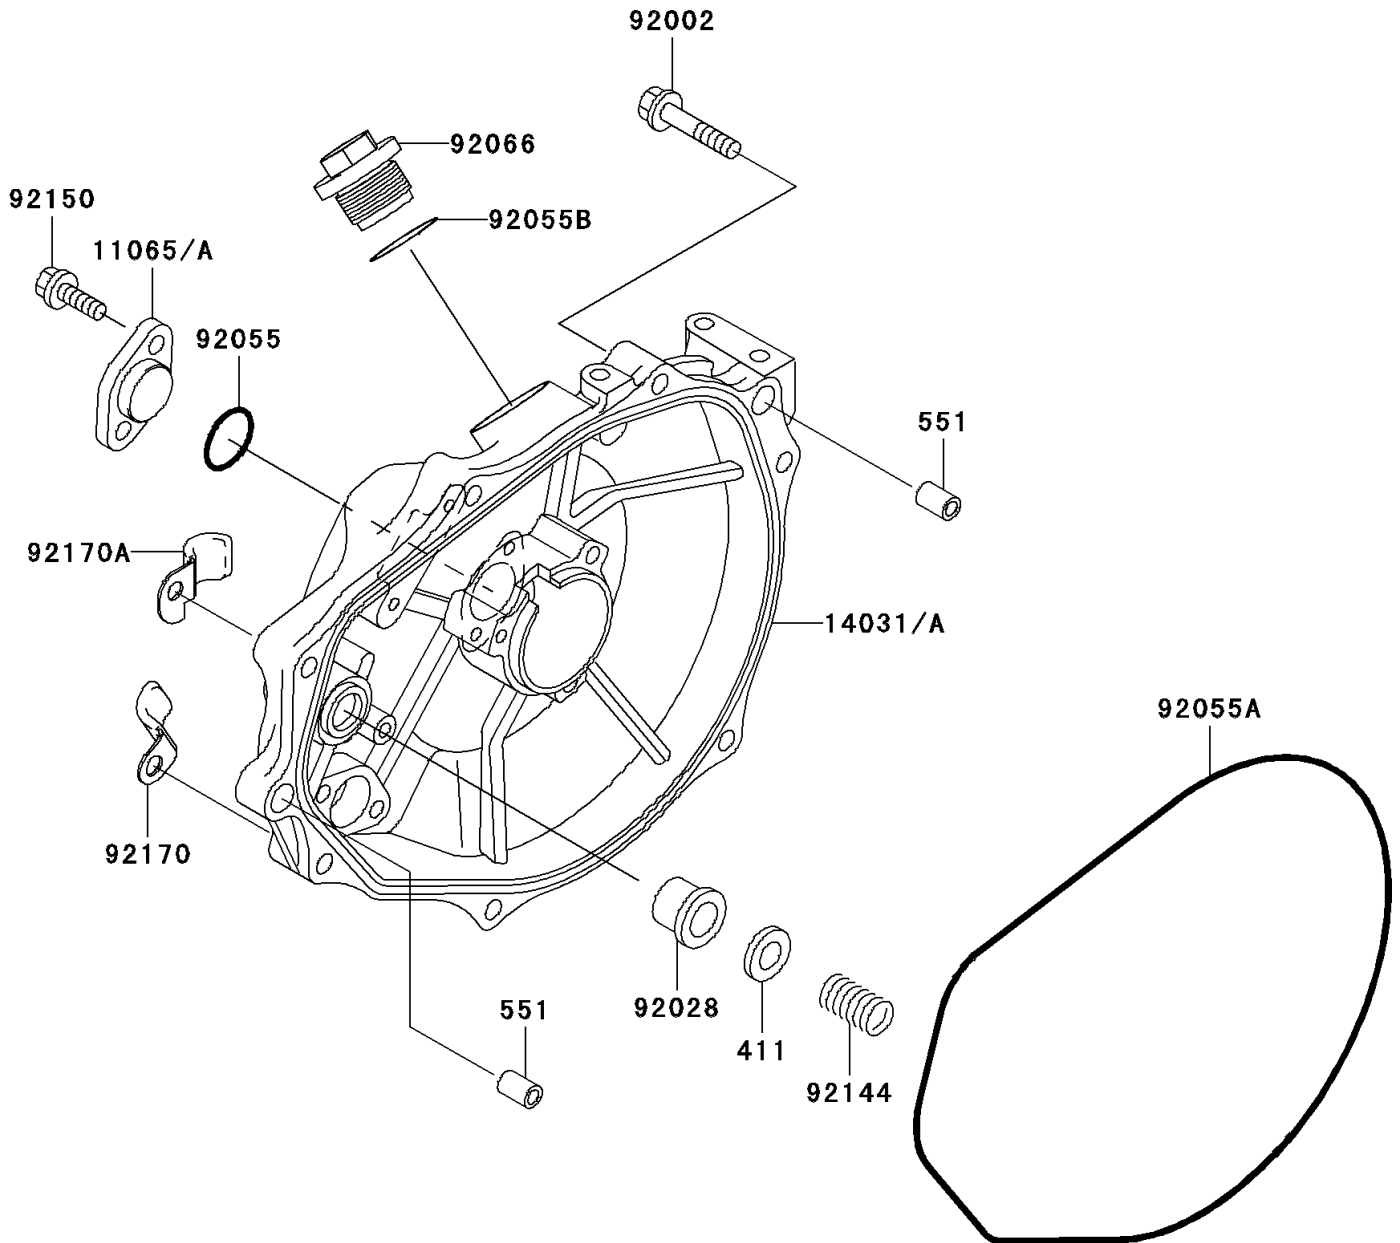

2003 800 SX-R

PARTS DIAGRAM

Engine Cover(s)

E1431

2003 800 SX-R

PARTS LIST

Engine Cover(s)

ITEM NAME

PART NUMBER

QUANTITY
