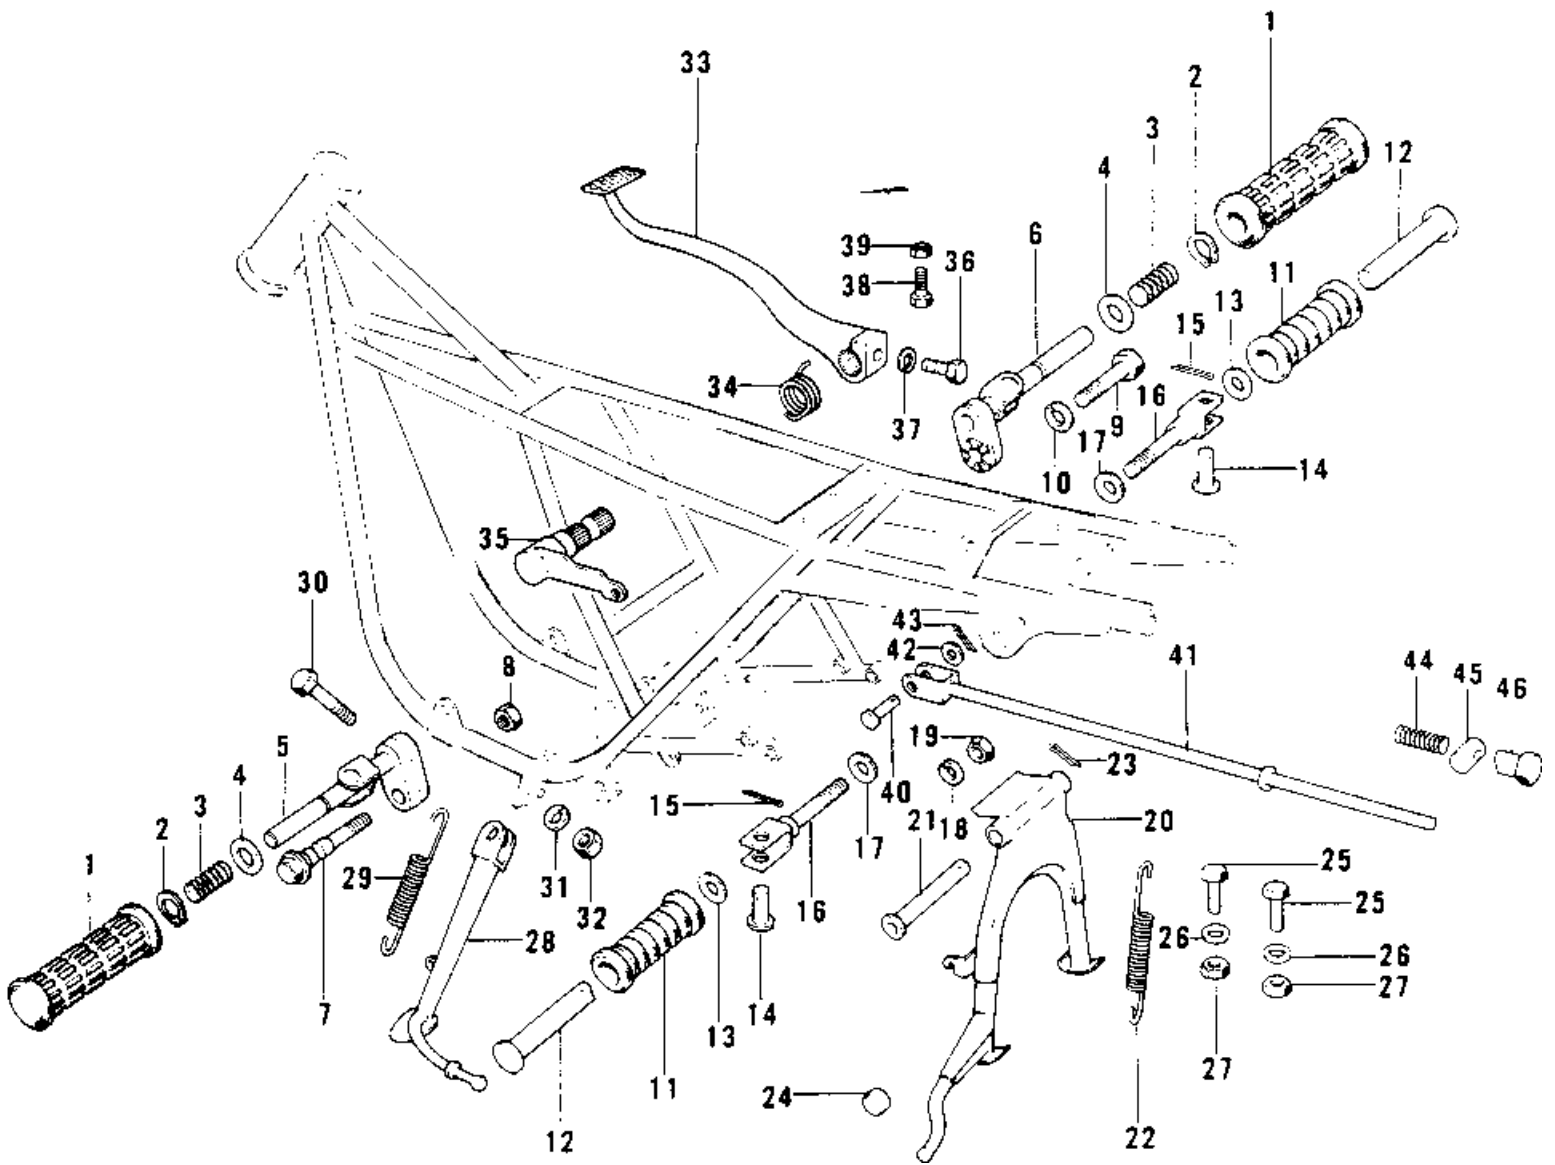

1974 Mach IV

PARTS DIAGRAM

FOOTRESTS/STANDS/BRAKE PEDAL

1974 Mach IV

PARTS LIST

FOOTRESTS/STANDS/BRAKE PEDAL

ITEM NAME

PART NUMBER

QUANTITY
