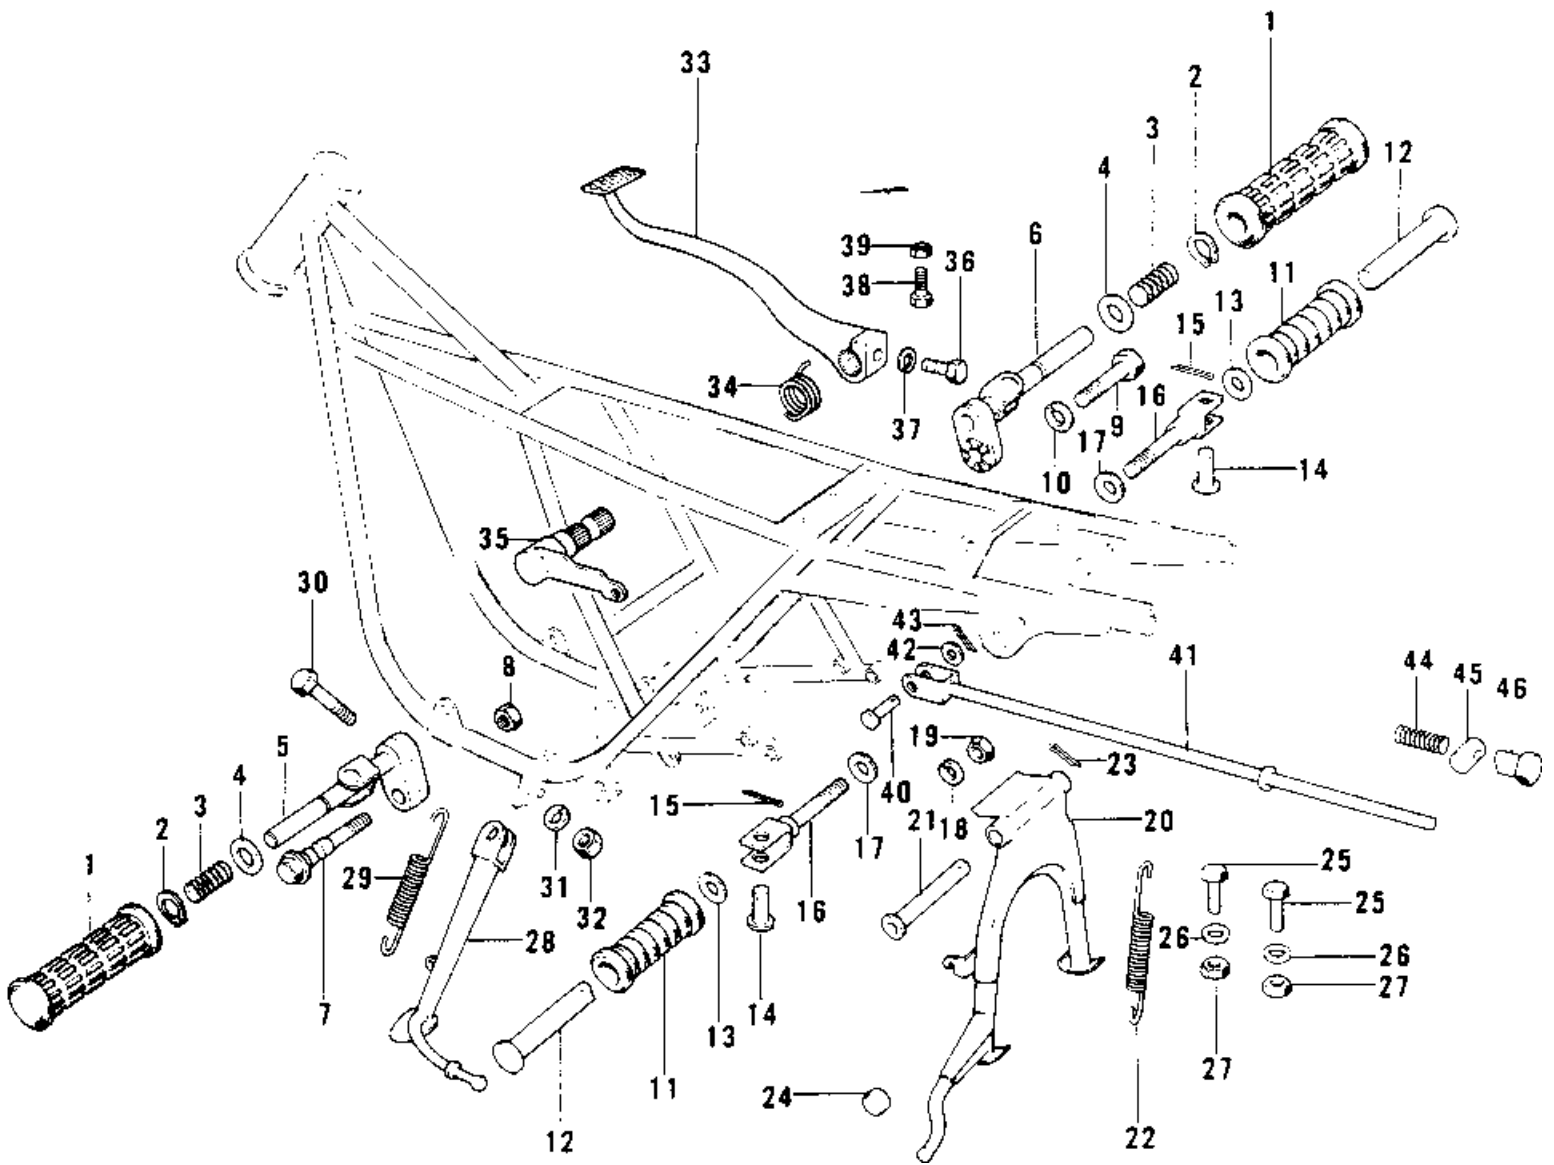

1973 Mach IV

PARTS DIAGRAM

FOOTRESTS/STANDS/BRAKE PEDAL

1973 Mach IV

PARTS LIST

FOOTRESTS/STANDS/BRAKE PEDAL

ITEM NAME

PART NUMBER

QUANTITY
