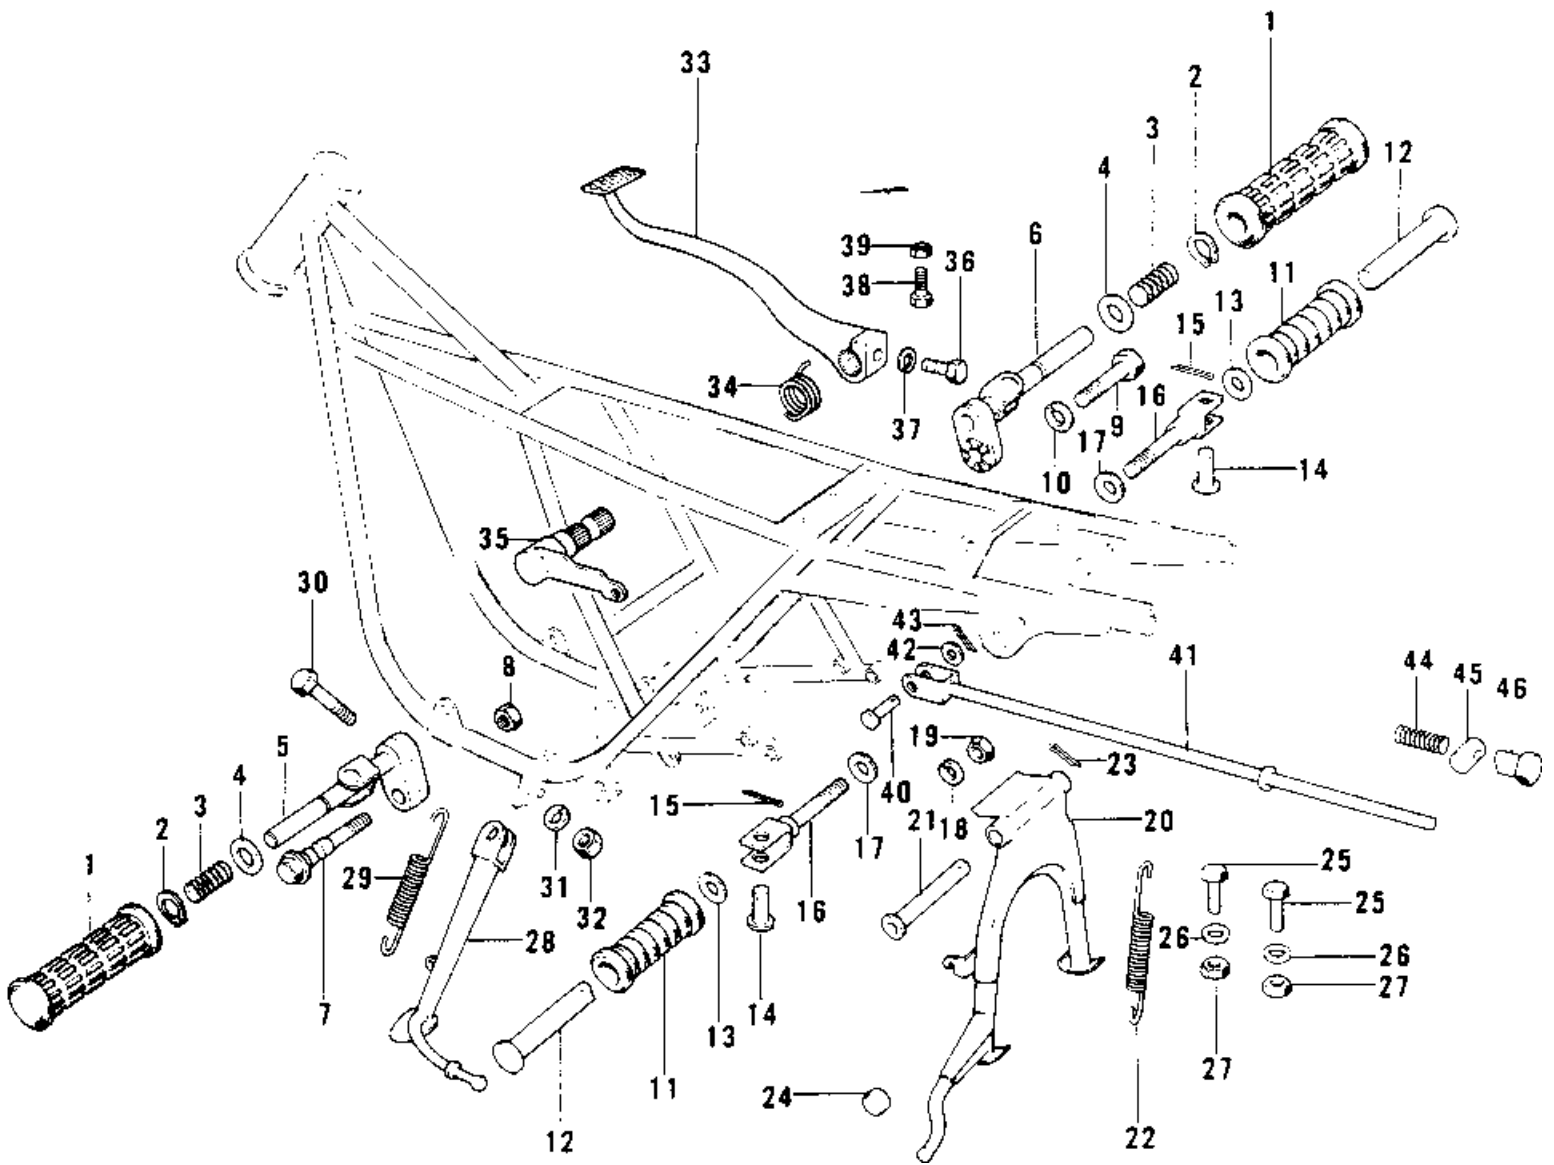

1972 Mach IV

PARTS DIAGRAM

FOOTRESTS/STANDS/BRAKE PEDAL

1972 Mach IV

PARTS LIST

FOOTRESTS/STANDS/BRAKE PEDAL

ITEM NAME

PART NUMBER

QUANTITY
