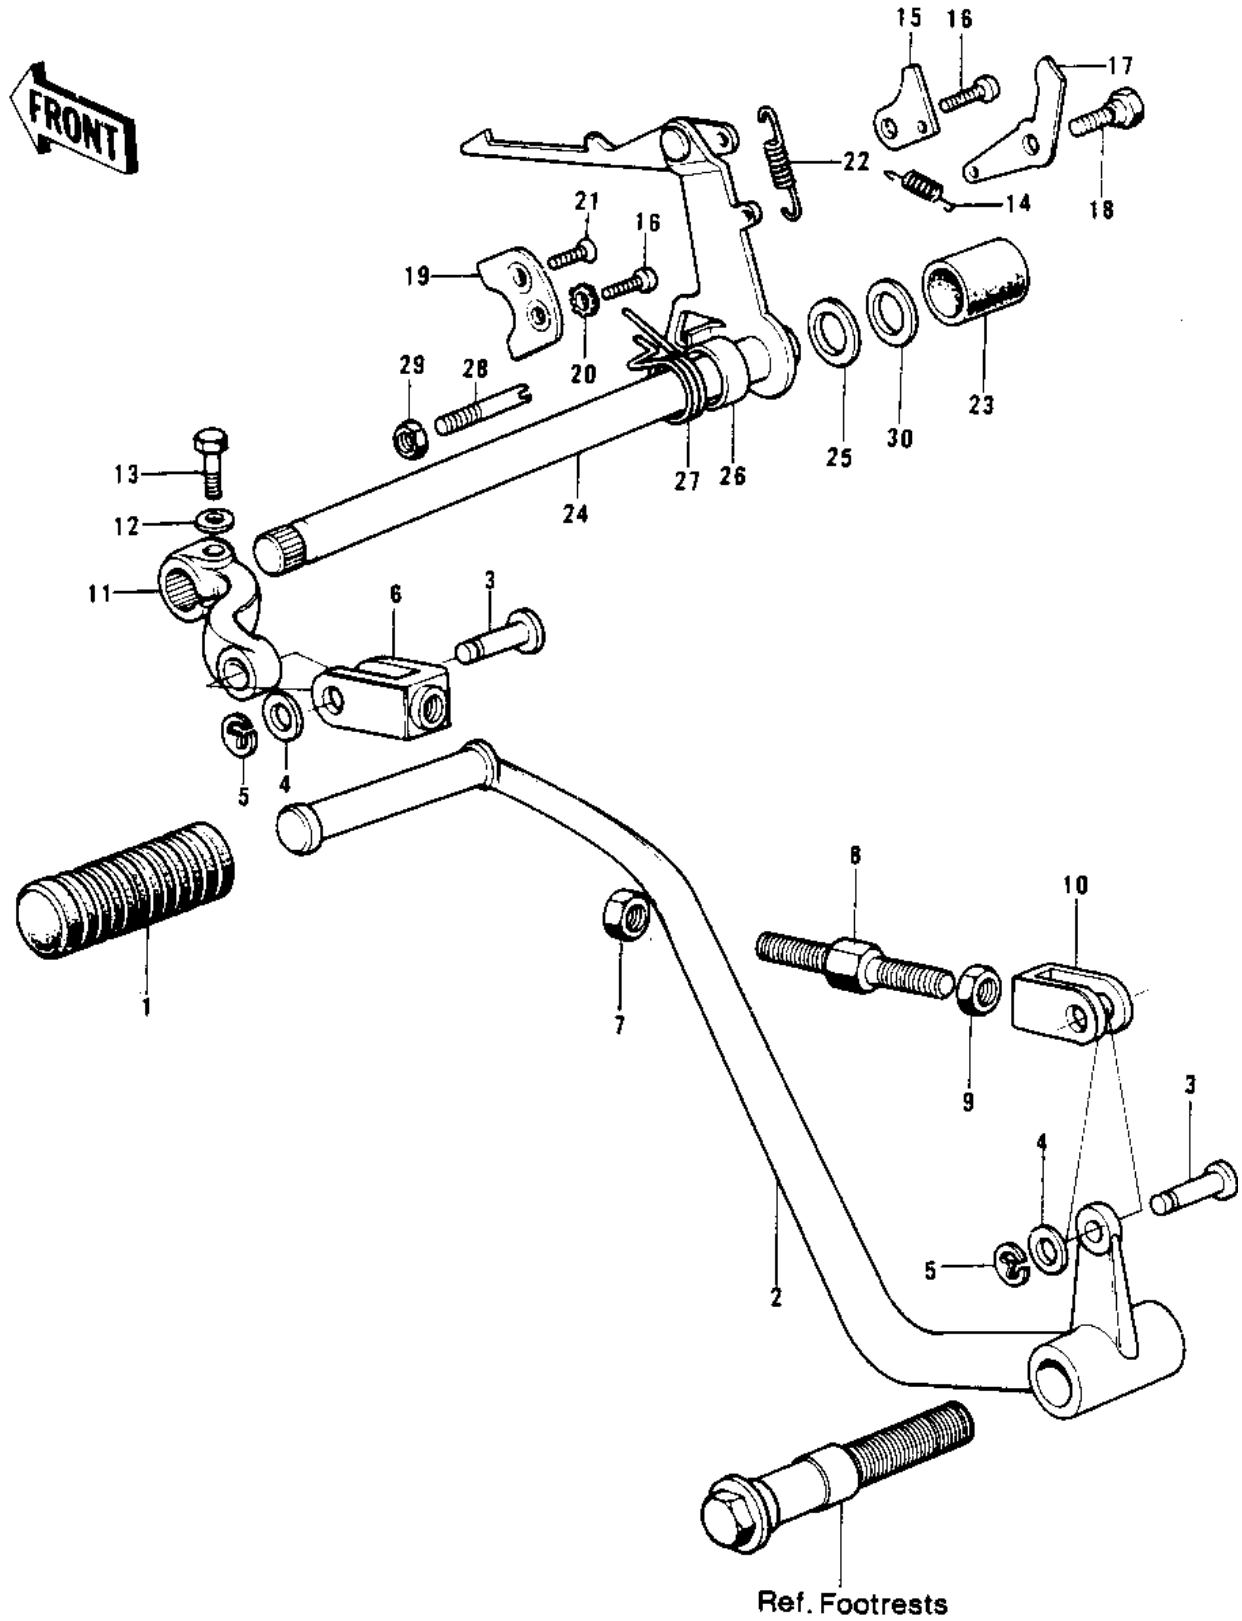

1974 Mach IV

PARTS DIAGRAM

GEAR CHANGE MECHANISM

1974 Mach IV

PARTS LIST

GEAR CHANGE MECHANISM

Kawasaki

Let the Good Times Roll®

ITEM NAME

PART NUMBER

QUANTITY
