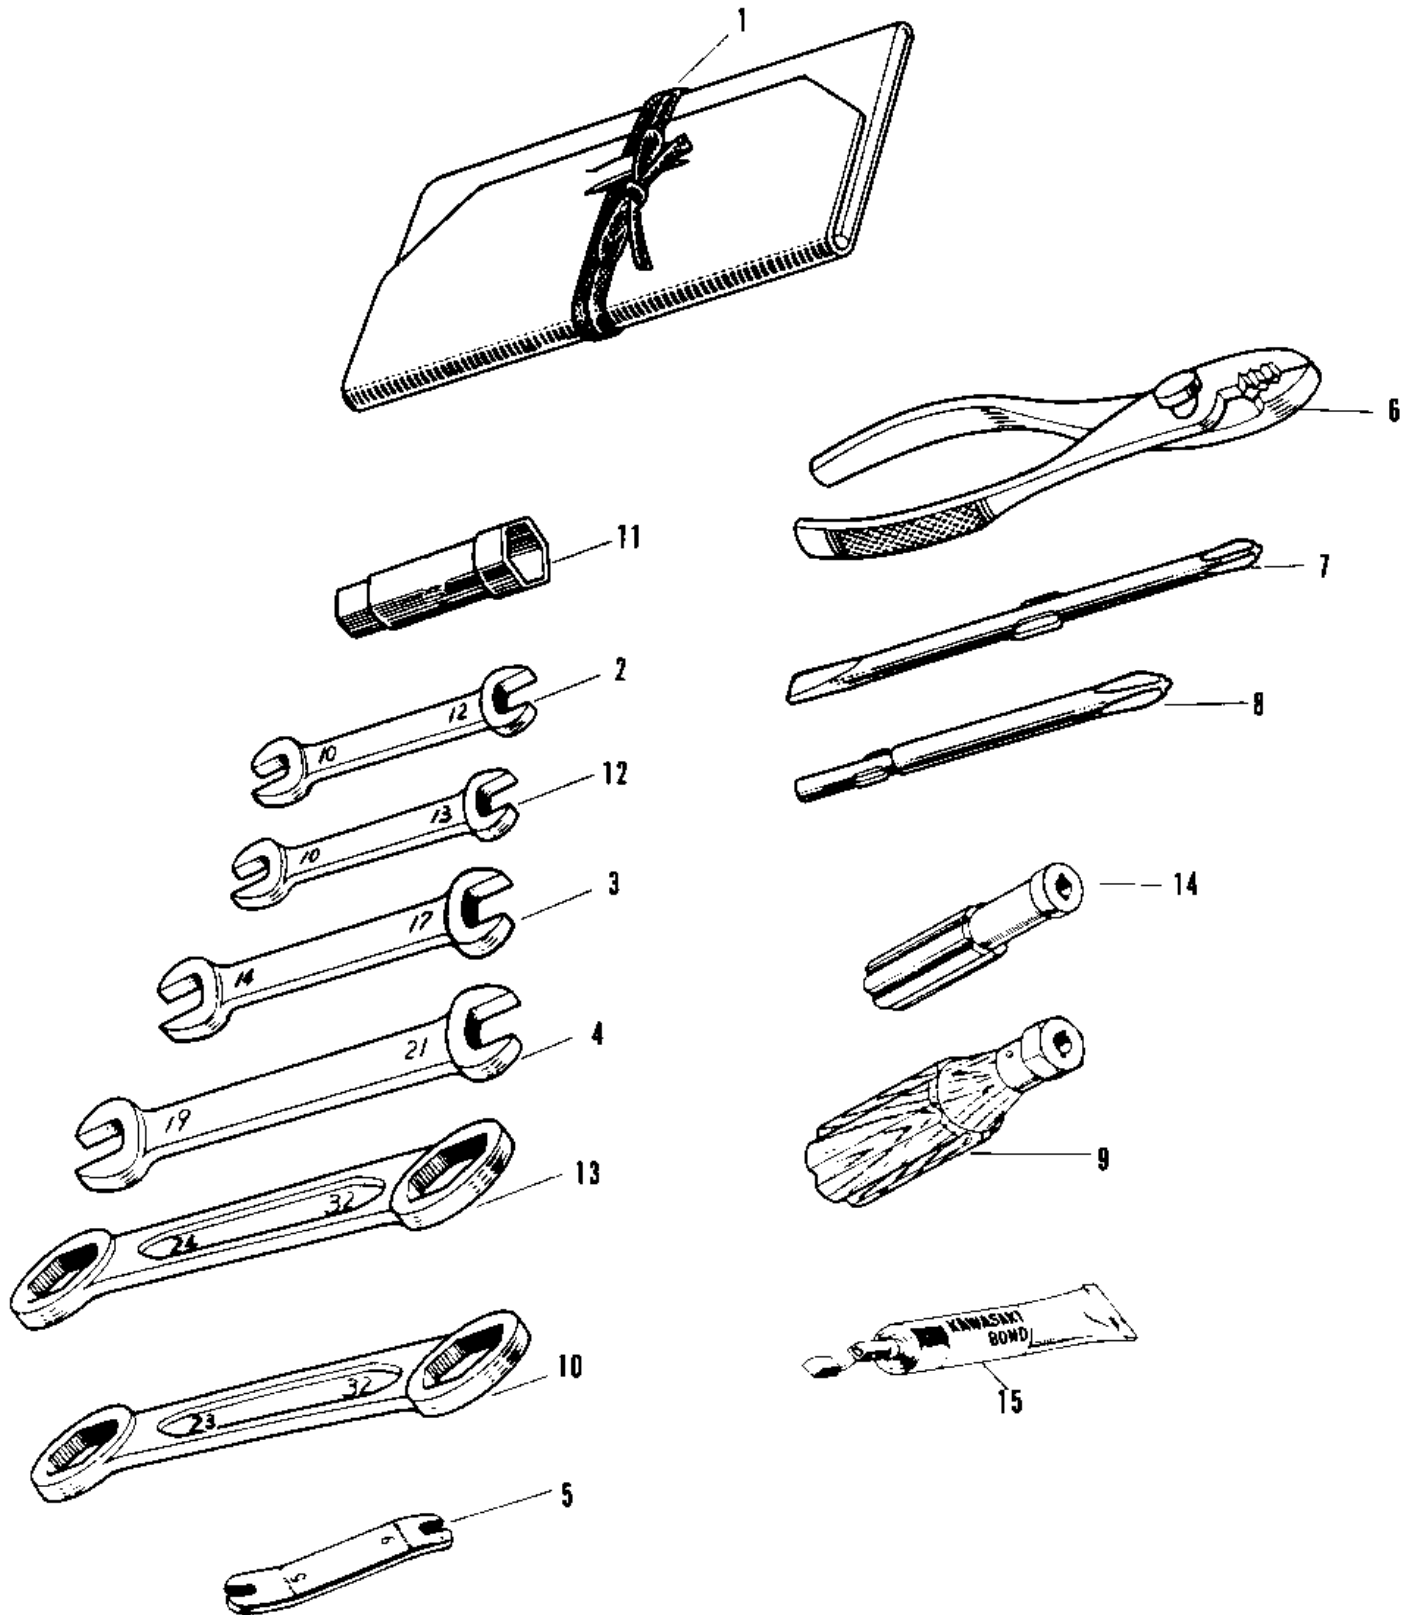

1969 Commander

PARTS DIAGRAM

OWNER TOOLS

1969 Commander

PARTS LIST
OWNER TOOLS

ITEM NAME

PART NUMBER

QUANTITY
