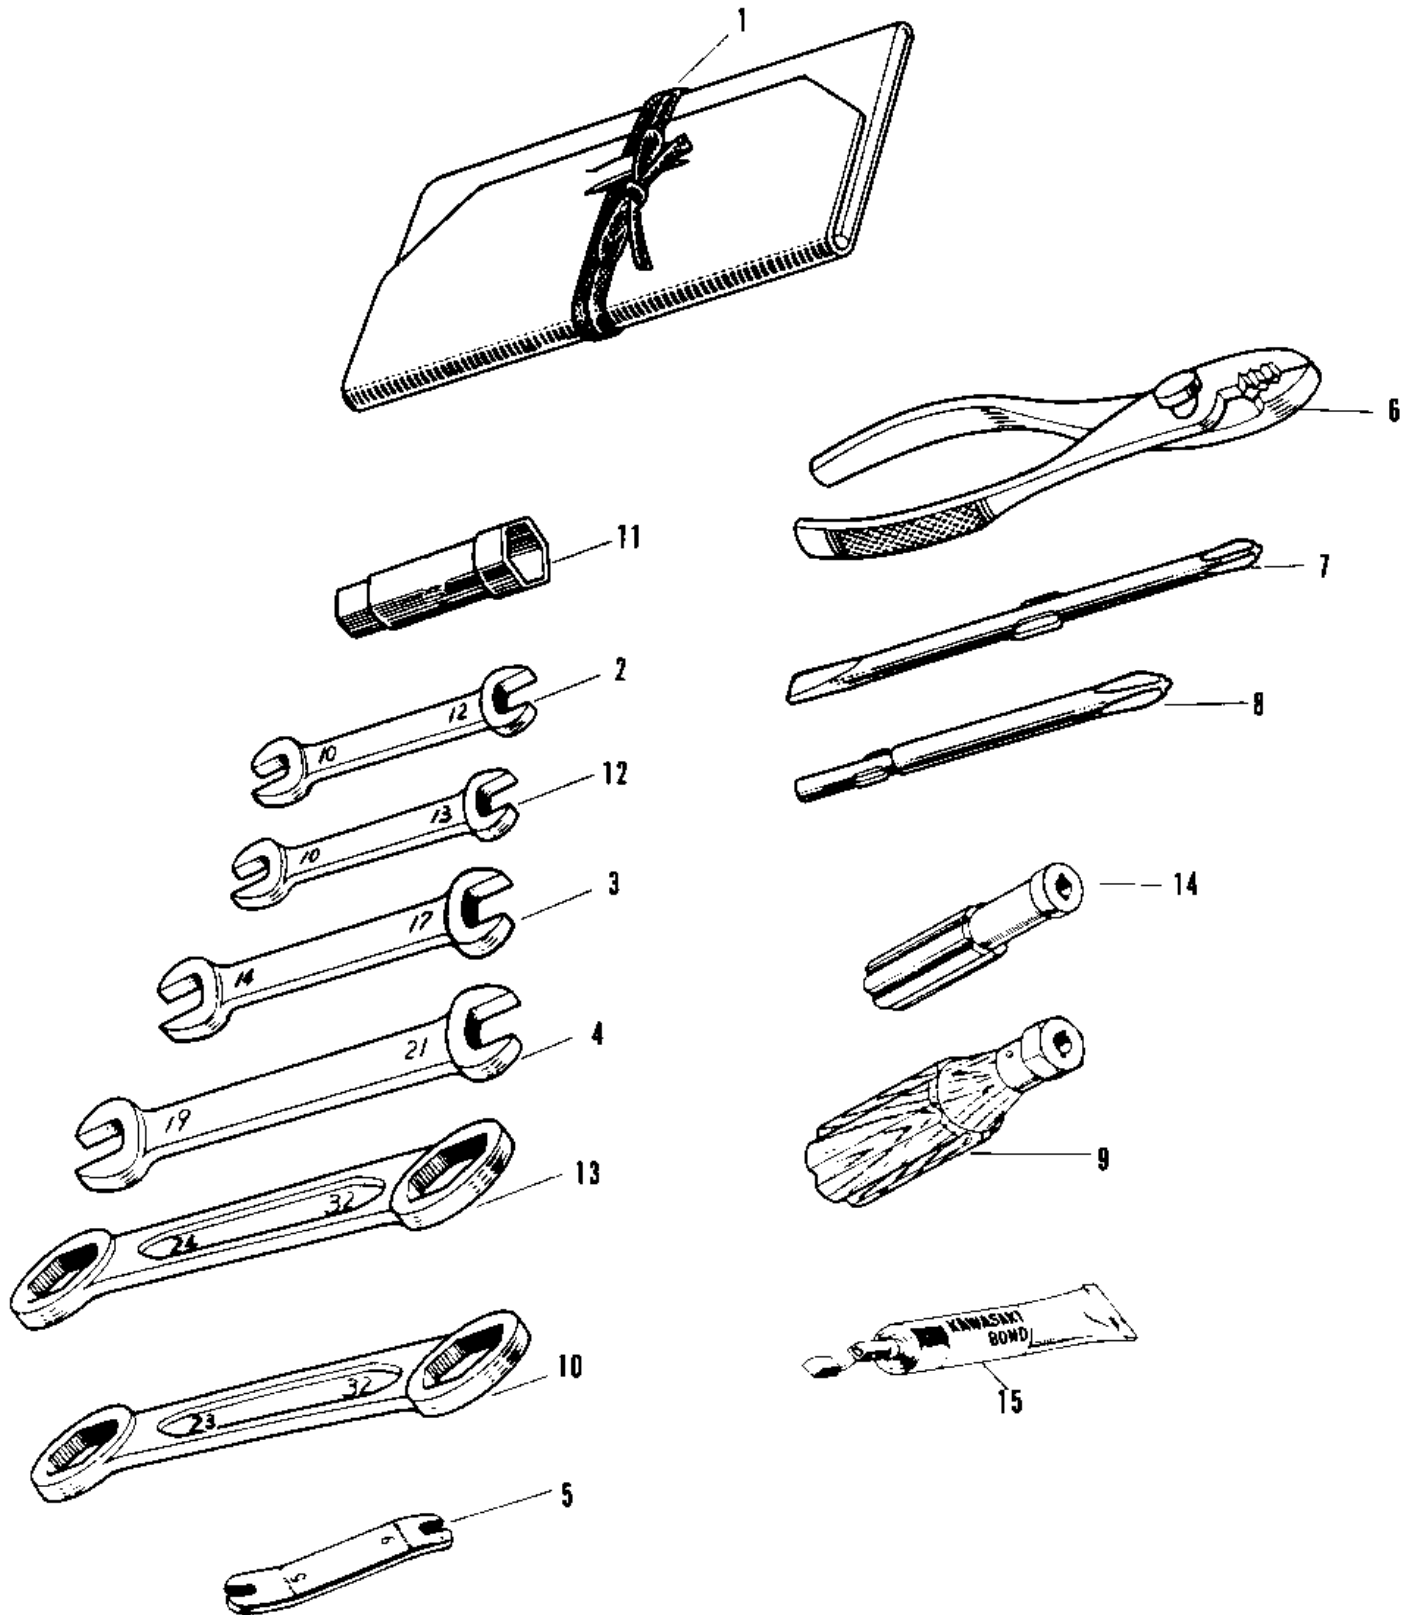

1968 Commander

PARTS DIAGRAM

OWNER TOOLS

1968 Commander

PARTS LIST
OWNER TOOLS

ITEM NAME

PART NUMBER

QUANTITY
