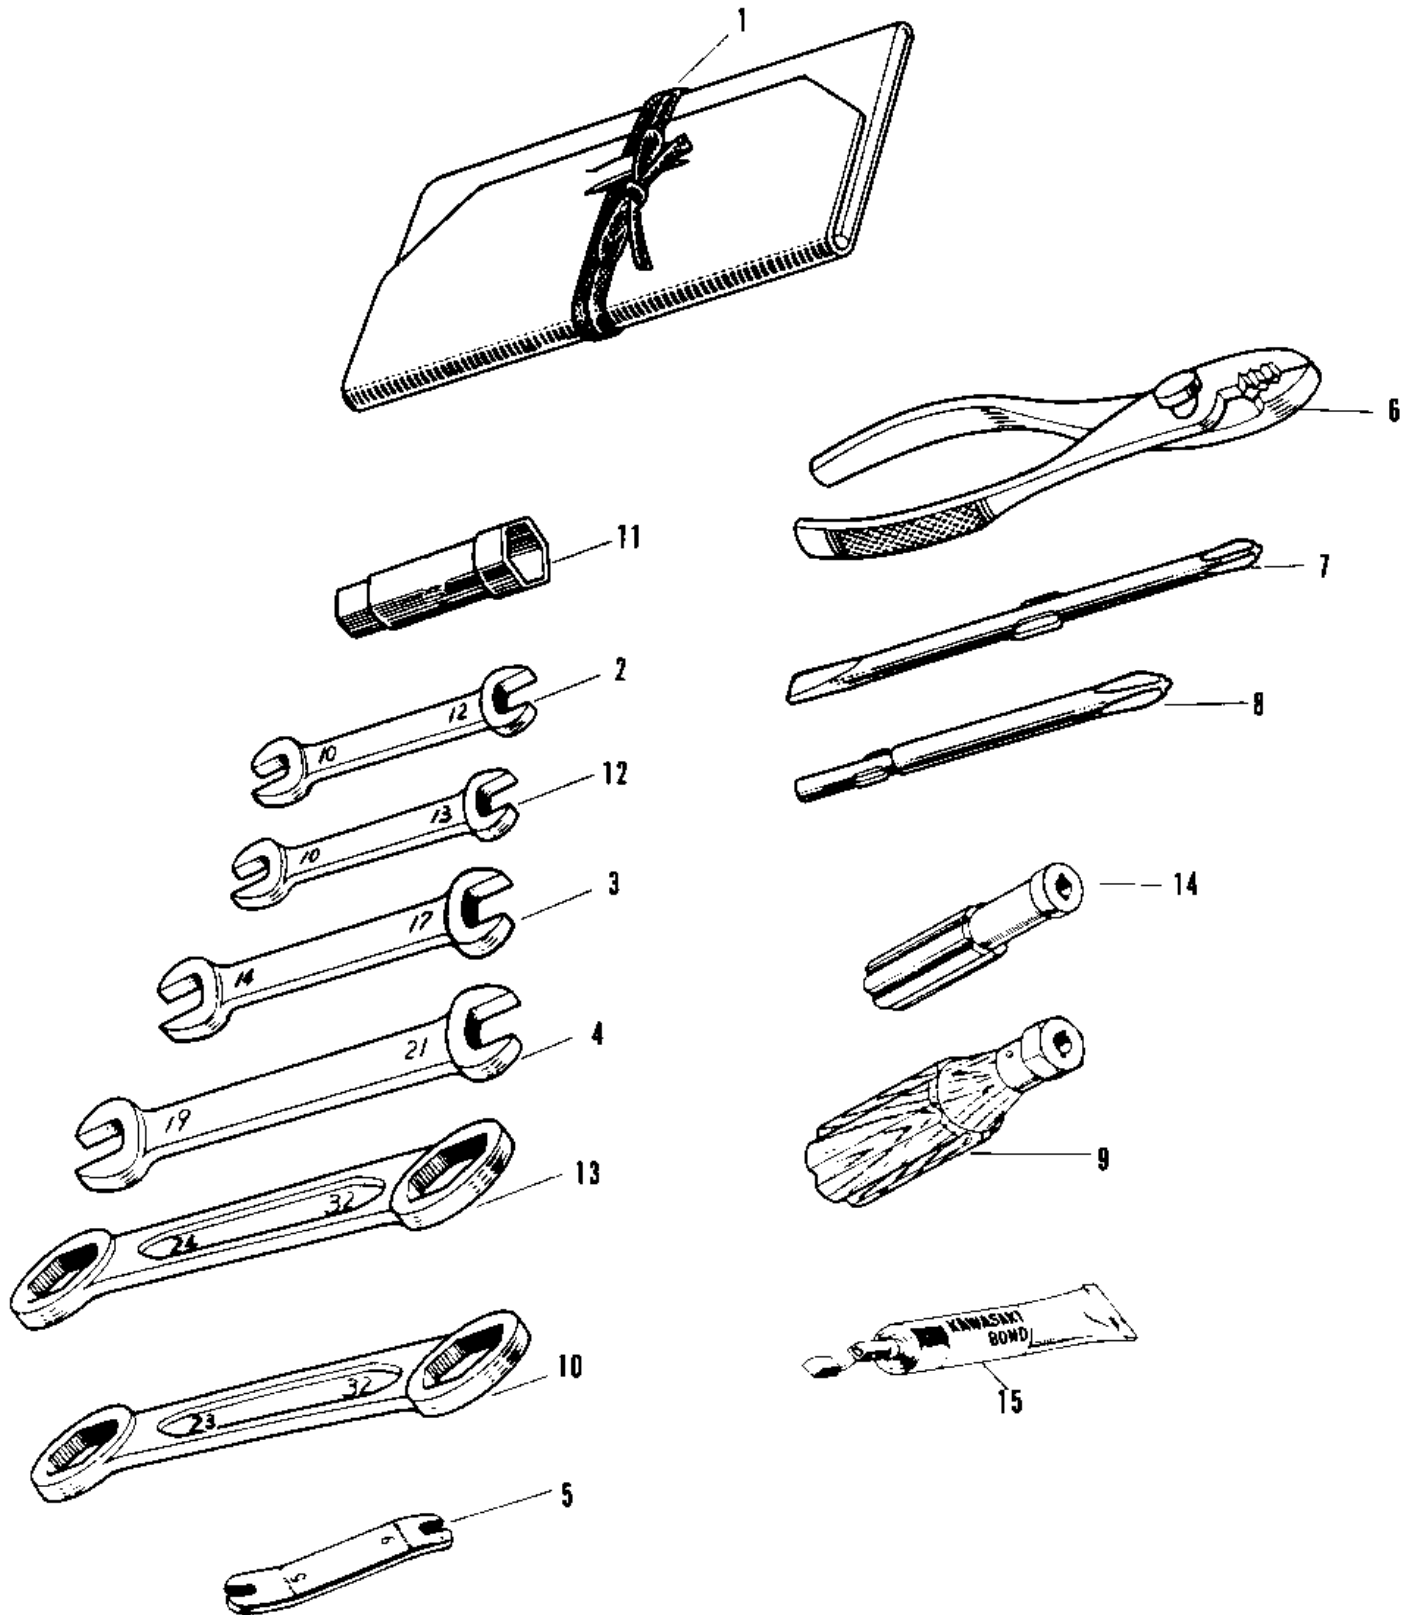

1968 W1SS

PARTS DIAGRAM

OWNER TOOLS

1968 W1SS

PARTS LIST OWNER TOOLS

ITEM NAME

PART NUMBER

QUANTITY
